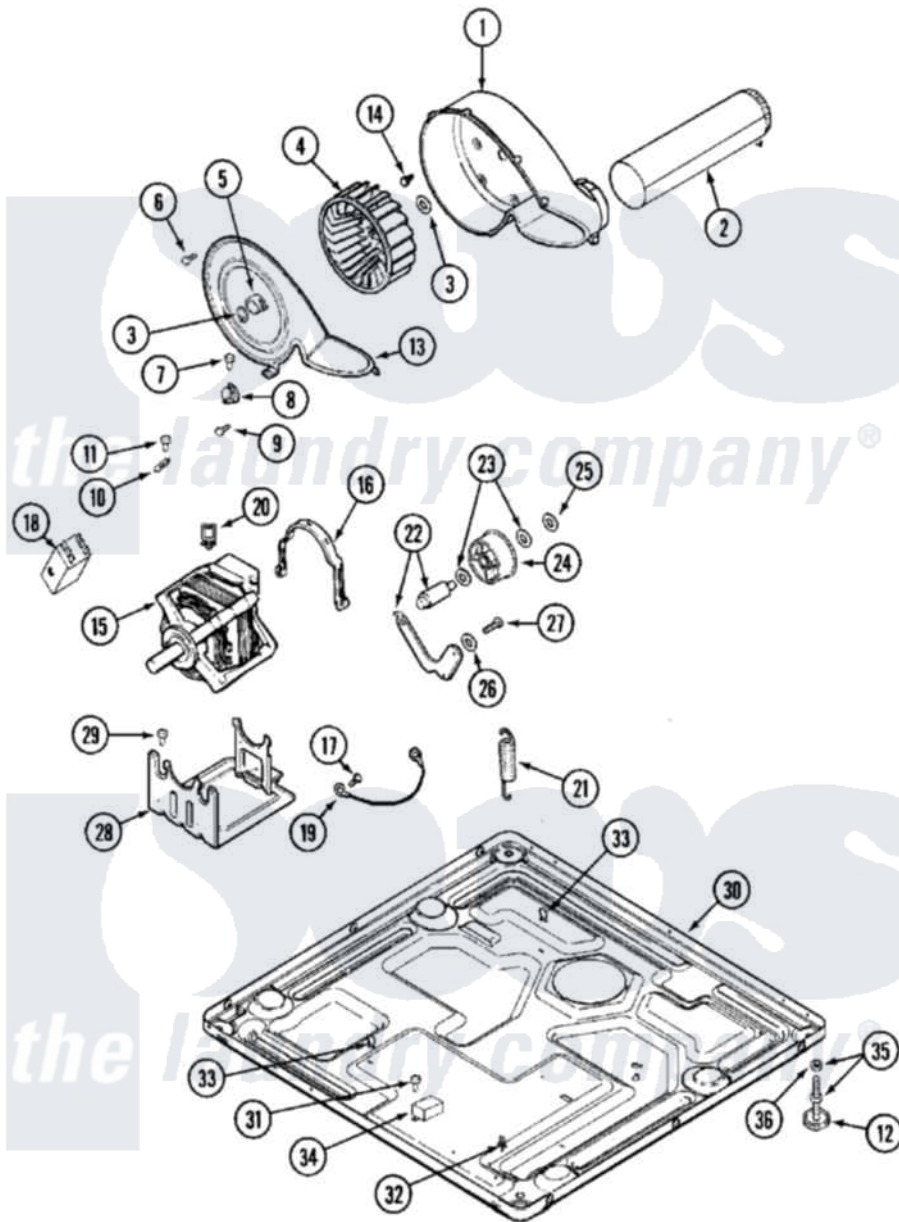

# Maytag MDE14PRAYW 05 - MOTOR DRIVE

Maytag [Residential Maytag MDE14PRAYW Dryer Parts](#) Parts Diagram 05 - MOTOR DRIVE  
 Click on the part number to view part

Item	Original Part Number	Replaced By	Status	Part Description
001	<a href="#">33001789</a>			Housing, Blower
002	<a href="#">22001995</a>			Screw Note: Screw, Tumbler Front And Shroud
"	<a href="#">33001800</a>			Duct Assembly, Exhaust
003	410233	<a href="#">9703438</a>		Ring-Retrn
004	<a href="#">33001790</a>			Wheel, Blower
005	<a href="#">312967</a>			Clamp, Blower Housing
006	33001855	<a href="#">33002917</a>		Screw, No.10-16
007	<a href="#">Y313561</a>			Screw---NA
008	<a href="#">303392</a>			Thermostat, Cycling
"	<a href="#">33303391</a>			Thermostat, Cycling
009	22001996	<a href="#">3370225</a>		Screw
010	<a href="#">33001762</a>			Fuse, Thermal
011	NLA		Not Available	SCREW, THERMAL CUT-OFF
012	NLA		Not Available	SEAL, BLOWER COVER
013	33001796	<a href="#">33002711</a>		Cover, Blower Housing
014	314818	<a href="#">1163839</a>		Screw