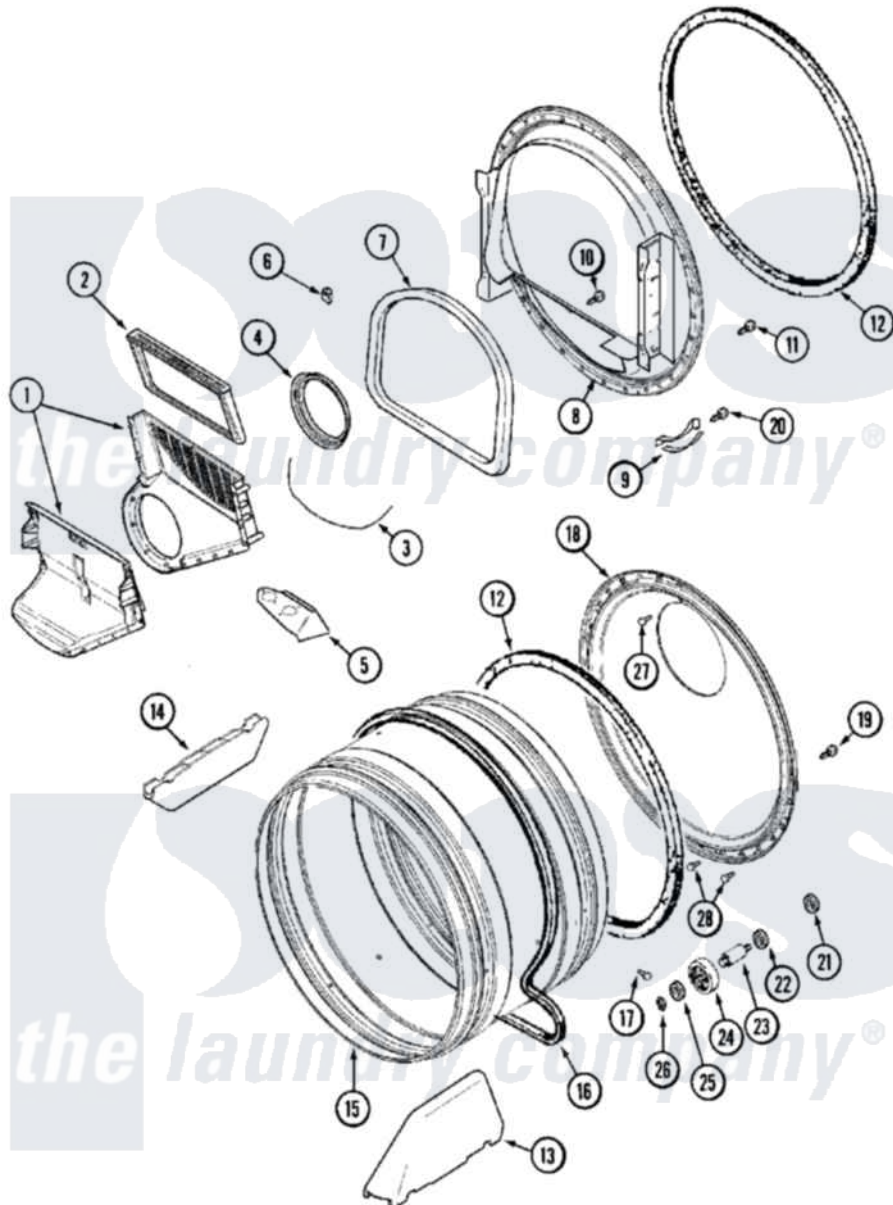

# Maytag MDE14PRAYW 08 - TUMBLER

Maytag [Residential Maytag MDE14PRAYW Dryer Parts](#) Parts Diagram 08 - TUMBLER  
 Click on the part number to view part

Item	Original Part Number	Replaced By	Status	Part Description
001	<a href="#">33001799</a>			Outlet Duct Assembly Note: Outlet Duct Assembly
002	33001804	<a href="#">33002790</a>		Lint Filter
003	NLA		Not Available	SEAL, OUTLET DUCT
004	33001758	<a href="#">33002560</a>		Seal, Blower
005	<a href="#">33001837</a>			Cover, Thermostat
006	<a href="#">Y310376</a>			Clip, Door Switch Harness
007	<a href="#">33001767</a>			Seal, Shroud
008	<a href="#">33001802</a>			Front, Tumbler
009	<a href="#">306508</a>			Tumbler Bearing Kit ----W
010	NLA		Not Available	SCREW, OUTLET DUCT (PHILLIPS)
011	33001855	<a href="#">33002917</a>		Screw, No.10-16
012	<a href="#">33001807</a>			Seal, Tumbler
013	33001756	<a href="#">33002032</a>		Baffle
014	<a href="#">33001755</a>			Baffle
015	33001794	<a href="#">33001889</a>		Tumbler

016	33001777	<a href="#">33002535</a>	V-Belt
017	33001788	<a href="#">33002973</a>	Screw, No.9-15 X 1.00 Hx WS
018	<a href="#">33001801</a>		Back, Tumbler
019	<a href="#">33002190</a>		SCrew, C BraCe, BraCket, Cabinet
020	<a href="#">210720</a>		Rivet, Bearing To Tumbler Fmt
021	<a href="#">33001443</a>		Nut, Hex
022	Y313347	<a href="#">312535</a>	Washer, Vault Mounting Brk.
023	Y312948	<a href="#">6-3129480</a>	Shaft- Tumbler
024	Y303373	<a href="#">12001541</a>	Drum Roller/Washer Assembly--W
025	<a href="#">312535</a>		Washer, Vault Mounting Brk.
026	410233	<a href="#">9703438</a>	Ring-Retr
027	<a href="#">210932</a>		Screw, No.8 X 9/16 Ctsk Note: Screw, Inlet Duct
028	22001996	<a href="#">3370225</a>	Screw