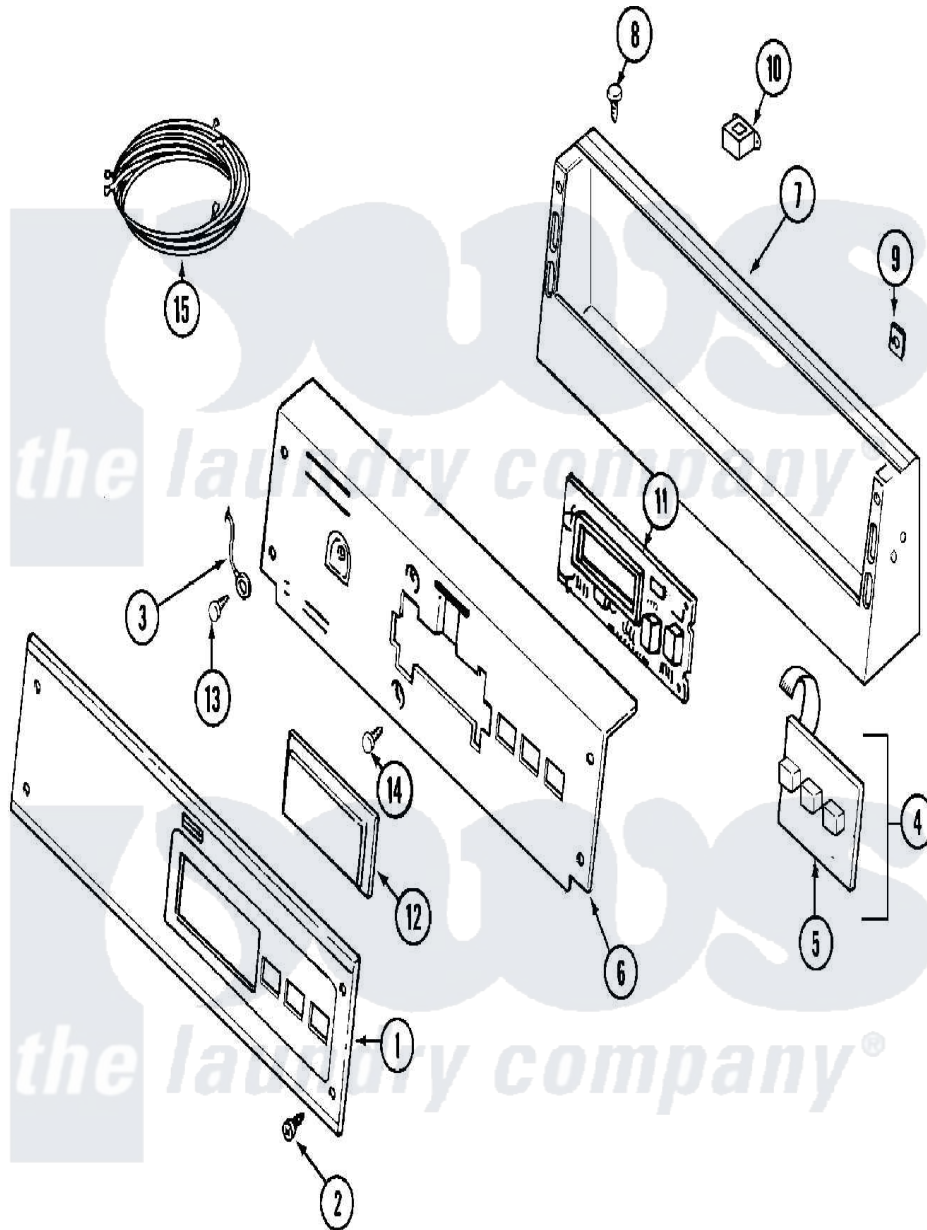

Maytag MDE14PSADW 01 - CONTROL PANEL

Maytag Residential Maytag MDE14PSADW Dryer Parts Parts Diagram 01 - CONTROL PANEL
 Click on the part number to view part

Item	Original Part Number	Replaced By	Status	Part Description
001	33001784	33002941		Facia - Pd/Ps
002	215506			Screw, Control Panel Overlay
003	22001959			Wire, Ground
004	215527	W10140652		Screw, 6-20 X 1/2
"	306694			Backup Plate With Switch
005	215517	W10131113		Push Button
006	22001511	22002954		Deflector, Water
"	33001785			Bracket, Back
"	33001786	33001785		Bracket, Back
"	33002519			Bracket, Back
007	22002329			Console
"	22002330	22002889		Console
"	22003089			Console
008	22001996	3370225		Screw
009	215003			Fastener, Panel And Bracket
010	211251			Screw, Transformer

"	22001419		Nut, Transformer
"	22001960		Transformer
011	33001738	W10130081	Control Board
"	912077		Locknut, Reader Harness
"	Y215513		Standoff, Circuit Board
012	22001962	W10131114	Cover, Display
013	211252		Screw, Ground Wire
014	215526		Screw, Circuit Board
015	33001773		Wire Harness, Main
"	33001878		Wire Harness, Main