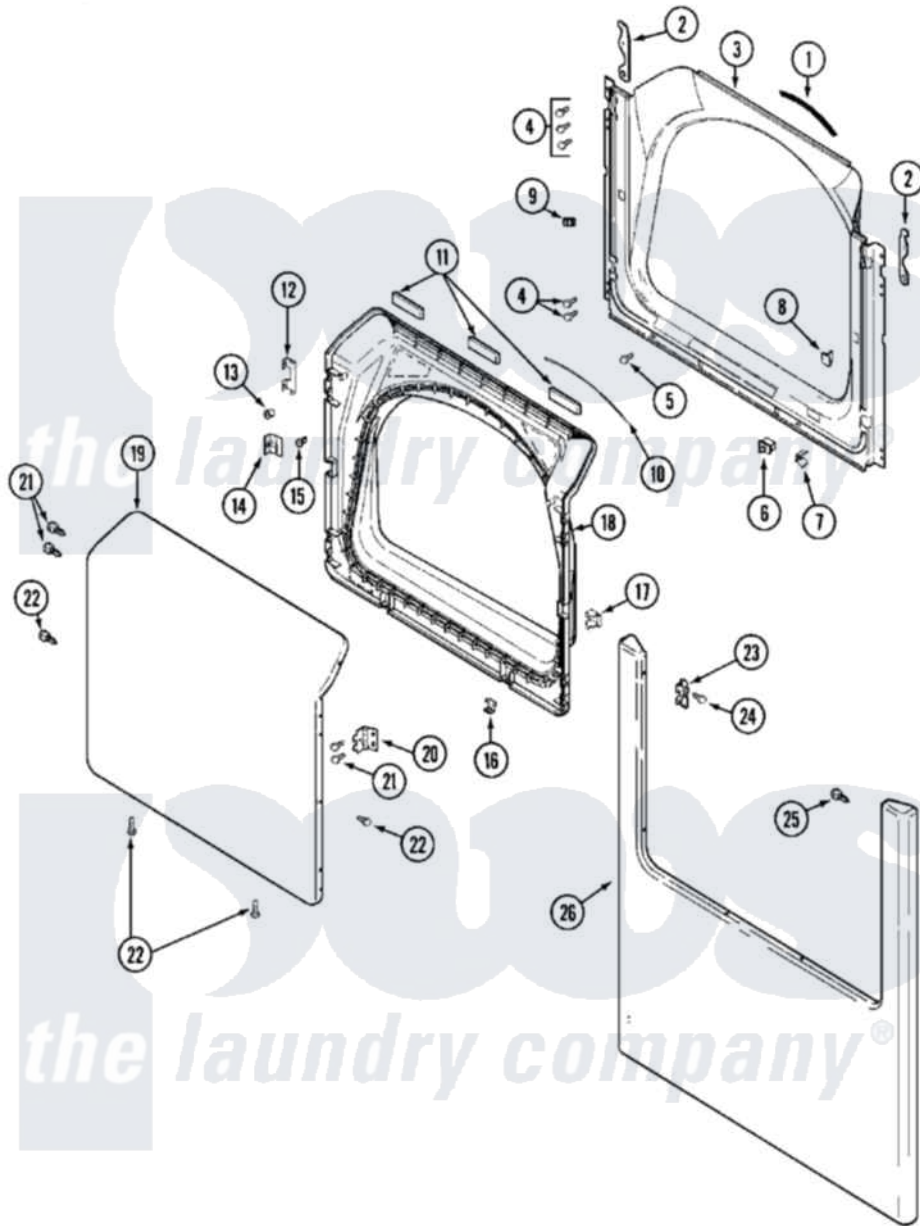

Maytag MDE14PSADW 03 - DOOR

Maytag [Residential Maytag MDE14PSADW Dryer Parts](#) Parts Diagram 03 - DOOR
 Click on the part number to view part

Item	Original Part Number	Replaced By	Status	Part Description
001	33001767			Seal, Shroud
002	22002033	33002597		Hook, Security
003	33001778			Shroud
"	33001779	33002379		Shroud
004	22001995			Screw Note: Screw, Tumbler Front And Shroud
005	33001768			Screw, Shroud Note: Screw, Shroud And Outlet Duct
006	33001509	W10169313		Switch-Dor
007	33001760			Bracket, Hinge
008	NLA		Not Available	PLUG, DOOR CATCH
009	Y304578	LA-1003		Door Catch Kit
010	33002094			Seal, Door
011	33001268		Not Available	PAD, DOOR
012	22002038			Clip, Door
013	33001771			Bushing, Inner Door
014	33001793			Bracket, Strike

015	33001761		Strike, Door
016	22002039		Clip, Door
017	33001763		Plug, Inner Door
018	33001750		Door, Inner/ W Seal
"	33001751		Inner Door/ W Seal
019	22001979		Door, Outer
"	22001980	Not Available	(ALM-W/DAMPER)
020	33001759		Hinge, Door
021	22002062	98006631	Screw
022	22002063		Screw No.8-18AB Wafer Head
"	22002064	489355	Screw, 8 X 1/2
023	33001764		Cover, Hinge Hole
"	33001765		Cover, Hinge Hole
024	33001787		Screw, Hinge Note: Screw, Hinge Hole Cover
"	33001846		Screw, Hinge Hole Cover
025	22002012		Screw, Hinge Note: Screw, Hinge Bracket
"	22002243		Screw, Front Panel And Hinge
"	22002244		Clip, Grounding
026	22002087	Not Available	PANEL, FRONT (WHT)
"	22002241	22002836	Panel, Front
"	22002242	Not Available	PANEL, FRONT (ALM)
"	NLA	Not Available	(ALM)
027	213280	204439	Screw And Fstner Assembly
"	22001496		Front Panel Fastener And Screw
"	22001995		Screw Note: Screw, Tumbler Front And Shroud
"	22002239		Clip, Front Panel