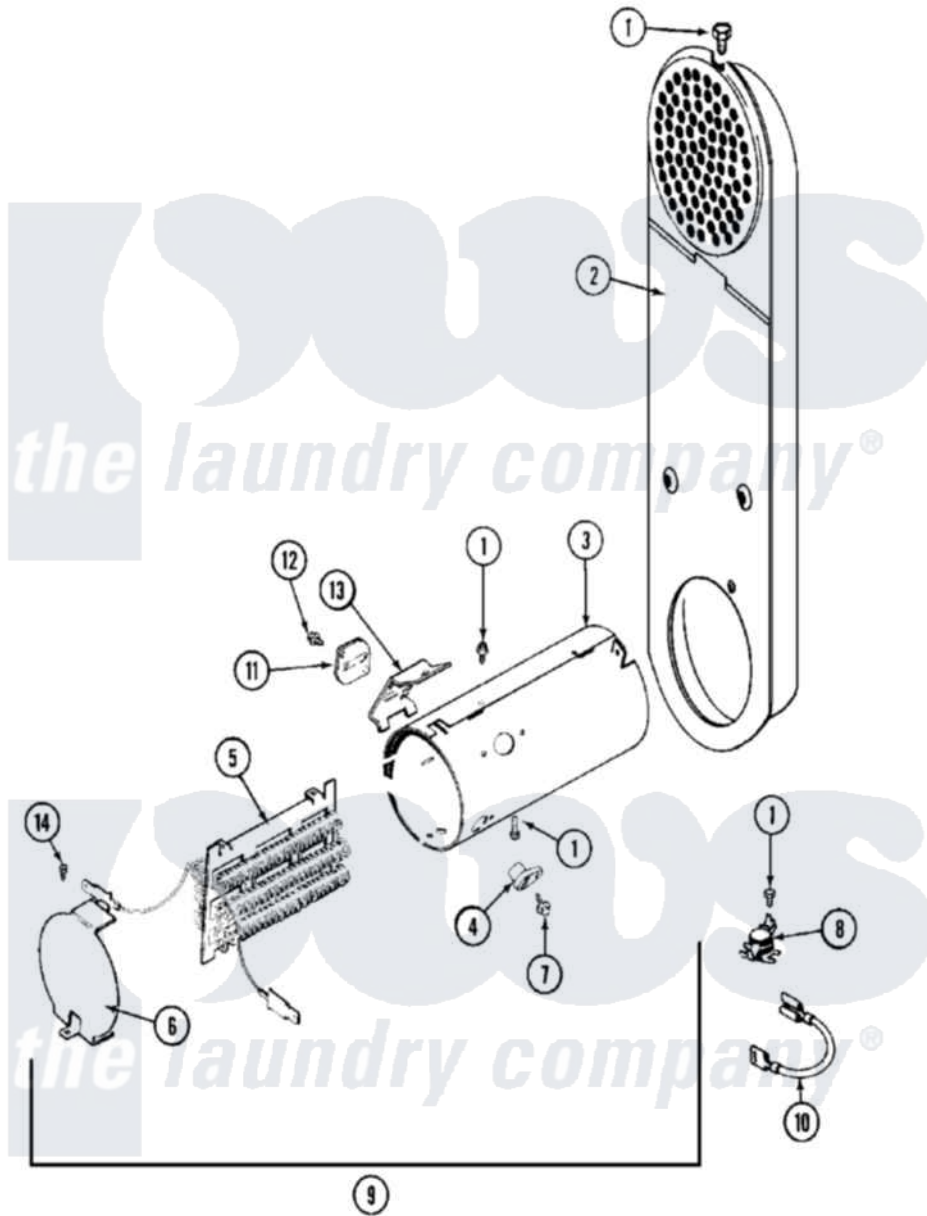

# Maytag MDE14PSADW 04 - HEATER

Maytag Residential Maytag MDE14PSADW Dryer Parts Diagram 04 - HEATER  
 Click on the part number to view part

Item	Original Part Number	Replaced By	Status	Part Description
001	211294	<a href="#">90767</a>		Screw, 8A X 3/8 HeX Washer Head Tapping
002	33001803	<a href="#">33003038</a>		Assembly, Inlet Duct-Elec
003	<a href="#">314995</a>			Enclosure, Heater
004	<a href="#">314998</a>			Insulator, Terminal
005	307184	<a href="#">Y308612</a>		Heater Sub-Assembly
"	307185	<a href="#">308614</a>		Heater Sub-Assembly
006	<a href="#">314999</a>			Shield, Radiant
007	NLA		Not Available	SCREW, TERMINAL INSULATOR
008	<a href="#">303396</a>			Thermostat, Hi-Limit
009	<a href="#">307178</a>			Heater Assembly
"	<a href="#">307179</a>			Heater Assembly
010	<a href="#">Y307173</a>			Wire, Jumper
011	<a href="#">307473</a>			Fuse, Thermal
012	NLA		Not Available	SCREW
013	<a href="#">315346</a>			Bracket, Thermal Fuse