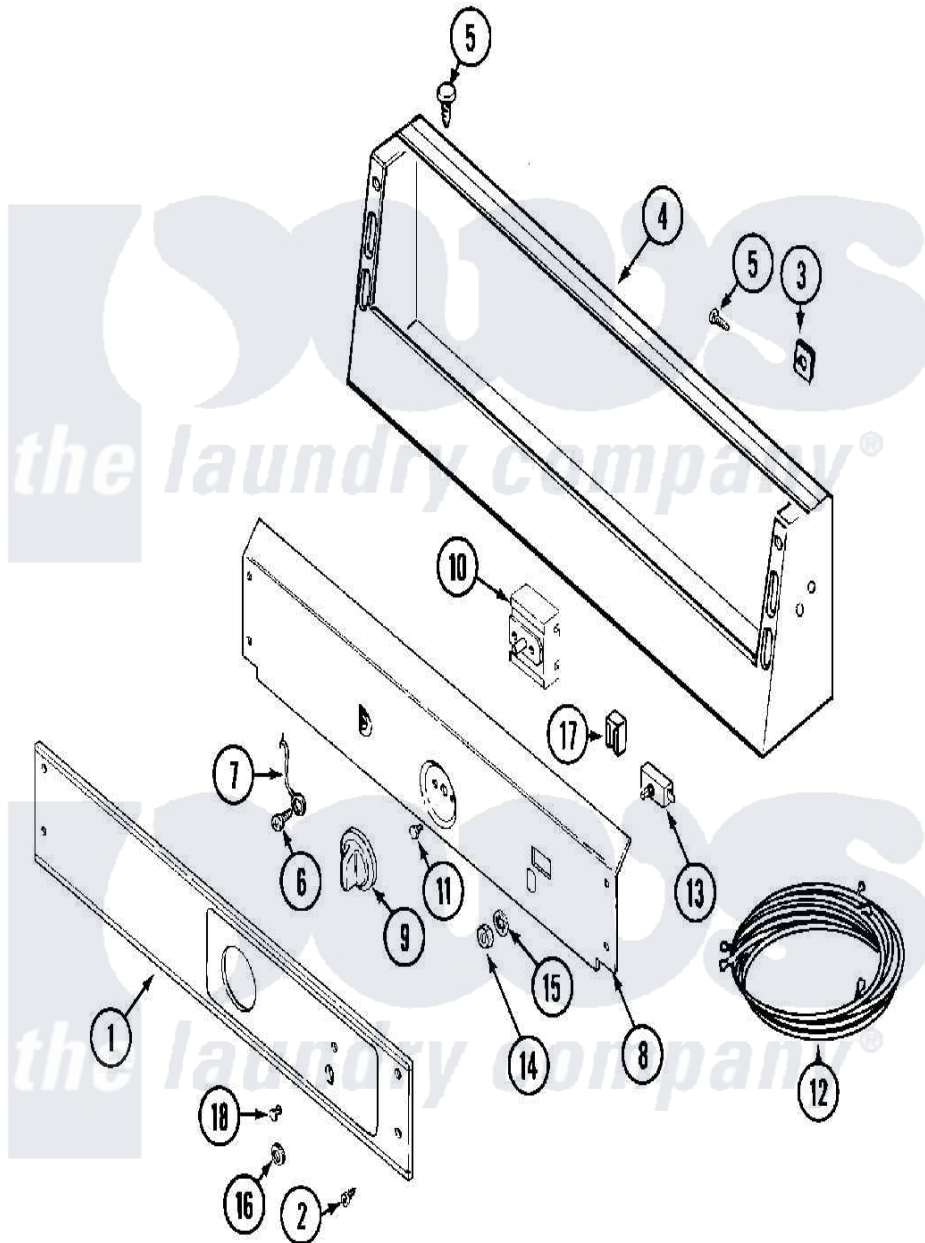

# Maytag MDE16CSAGW 01 - CONTROL PANEL

Maytag [Residential Maytag MDE16CSAGW Dryer Parts](#) Parts Diagram 01 - CONTROL PANEL  
 Click on the part number to view part

Item	Original Part Number	Replaced By	Status	Part Description
001	NLA		Not Available	PANEL, CONTROL
002	<a href="#">215506</a>			Screw, Control Panel Overlay
003	<a href="#">215506</a>			Screw, Control Panel Overlay
004	<a href="#">22002329</a>			Console
"	22002330	<a href="#">22002889</a>		Console
"	<a href="#">22003089</a>			Console
005	212276	<a href="#">W10116760</a>		Screw
006	<a href="#">211252</a>			Screw, Ground Wire
007	<a href="#">205810</a>			Wire, Ground
008	<a href="#">33001959</a>			Bracket, Back
"	<a href="#">33002522</a>			Bracket, Back
"	NLA		Not Available	BRACKET, BACK (ALM)
009	<a href="#">306938</a>			Knob, Selector Switch
010	307237	<a href="#">W10327105</a>		Switch, Cycle Selection
"	<a href="#">33002276</a>			Switch, Cycle Selector
011	Y313588	<a href="#">488234</a>		Screw 8-32 X 1/4

012	<a href="#">33001961</a>		Wire Harness, Main
"	<a href="#">33002240</a>		Wire Harness, Main
"	<a href="#">33002243</a>		Wire Harness, Main
"	NLA	Not Available	WIRE HARNESS, MAIN
013	306940	<a href="#">W10149462</a>	Switch, Push-To-Start
014	Y312706	<a href="#">422617</a>	Nut
015	<a href="#">312751</a>		Lockwasher, Start Switch
016	<a href="#">Y312702</a>		Knurled Nut, Start Switch
017	204075	Not Available	PILOT LAMP (DG MODELS ONLY)
"	22001365	<a href="#">W10139459</a>	Lamp-Indicator 230 V.
018	<a href="#">215564</a>		Lens, Indicator Light
019	<a href="#">16009021</a>		Manual, Service-No Refund