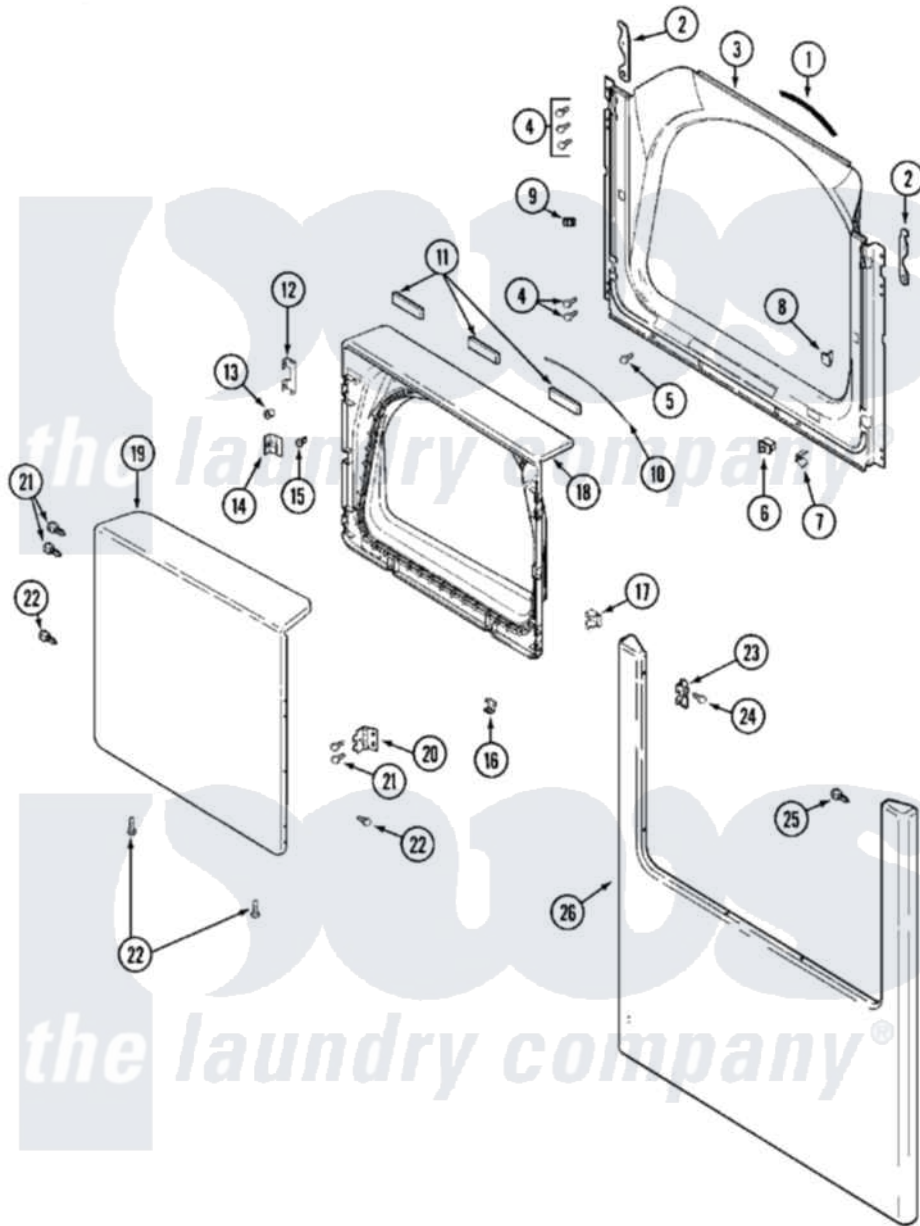

Maytag MDE16CSAGW 03 - DOOR

Maytag Residential Maytag MDE16CSAGW Dryer Parts Parts Diagram 03 - DOOR
 Click on the part number to view part

Item	Original Part Number	Replaced By	Status	Part Description
001	33001767			Seal, Shroud
002	22002247	33002597		Hook, Security
003	33001900			Shroud
"	33001954			Shroud
"	NLA		Not Available	(ALM)
004	22001995			Screw Note: Screw, Tumbler Front And Shroud
005	33001768			Screw, Shroud Note: Screw, Shroud And Outlet Duct
006	33001509	W10169313		Switch-Dor
"	33002167			Switch, Door
"	33002239			Switch, Door
007	33001760			Bracket, Hinge
008	NLA		Not Available	PLUG, DOOR CATCH
009	Y304578	LA-1003		Door Catch Kit
010	33002094			Seal, Door
011	33001268		Not Available	PAD, DOOR

012	22002038		Clip, Door
013	33001771		Bushing, Inner Door
014	33001793		Bracket, Strike
015	33001761		Strike, Door
016	22002039		Clip, Door
017	33001763		Plug, Inner Door
018	22002039		Clip, Door
"	22002063		Screw No.8-18AB Wafer Head
"	33001899		Door, Inner
"	33001908		DOOR, INNER (ALM)
"	33002351		Screw
019	33001904		Door, Outer
"	NLA	Not Available	(ALM)
020	33001759		Hinge, Door
021	22002062	98006631	Screw
022	22002063		Screw No.8-18AB Wafer Head
"	22002064	489355	Screw, 8 X 1/2
023	33001764		Cover, Hinge Hole
"	33001765		Cover, Hinge Hole
024	33001846		Screw, Hinge Hole Cover
025	22002243		Screw, Front Panel And Hinge
"	22002244		Clip, Grounding
026	213280	204439	Screw And Fstner Assembly
"	22002239		Clip, Front Panel
"	33001901		Panel, Front
"	NLA	Not Available	(ALM)