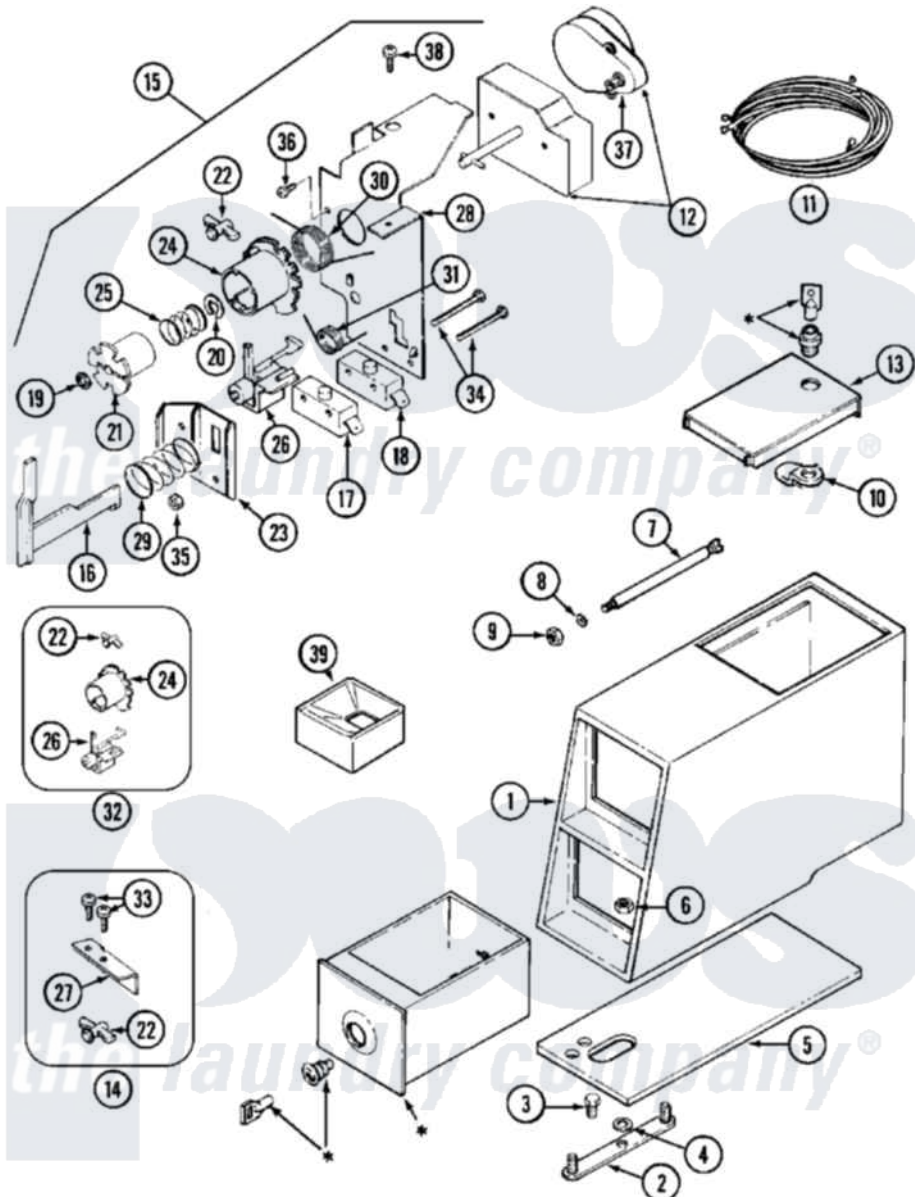

Maytag MDE16CSAGW 08 - CONTROL CENTER

* CONTACT YOUR COMMERCIAL LAUNDRY DISTRIBUTOR

Maytag [Residential Maytag MDE16CSAGW Dryer Parts](#) Parts Diagram 08 - CONTROL CENTER
 Click on the part number to view part

Item	Original Part Number	Replaced By	Status	Part Description
001	22002478		Not Available	VAULT, COIN (WHT) (ORIGINAL COIN VAULT NLA USE)
"	22002479	22002885		Vault, Coin
002	22001810		Not Available	STRAP, MOUNTING
003	211294	90767		Screw, 8A X 3/8 HeX Washer Head Tapping
004	910309			Washer, Mounting Strap
005	22002072			Gasket, Control Center
"	22002073	22002618		Gasket, Control Center
006	Y052740	62739		Nut, Lock
007	22001903	8576635		Bolt
008	910387			Lockwasher, Vault Assembly
009	Y052721			Nut, Terminal Block Plate
010	NLA		Not Available	CAM, LOCKING
011	33001195			Wire Harness, Timer
012	33001155	33002115		Timer