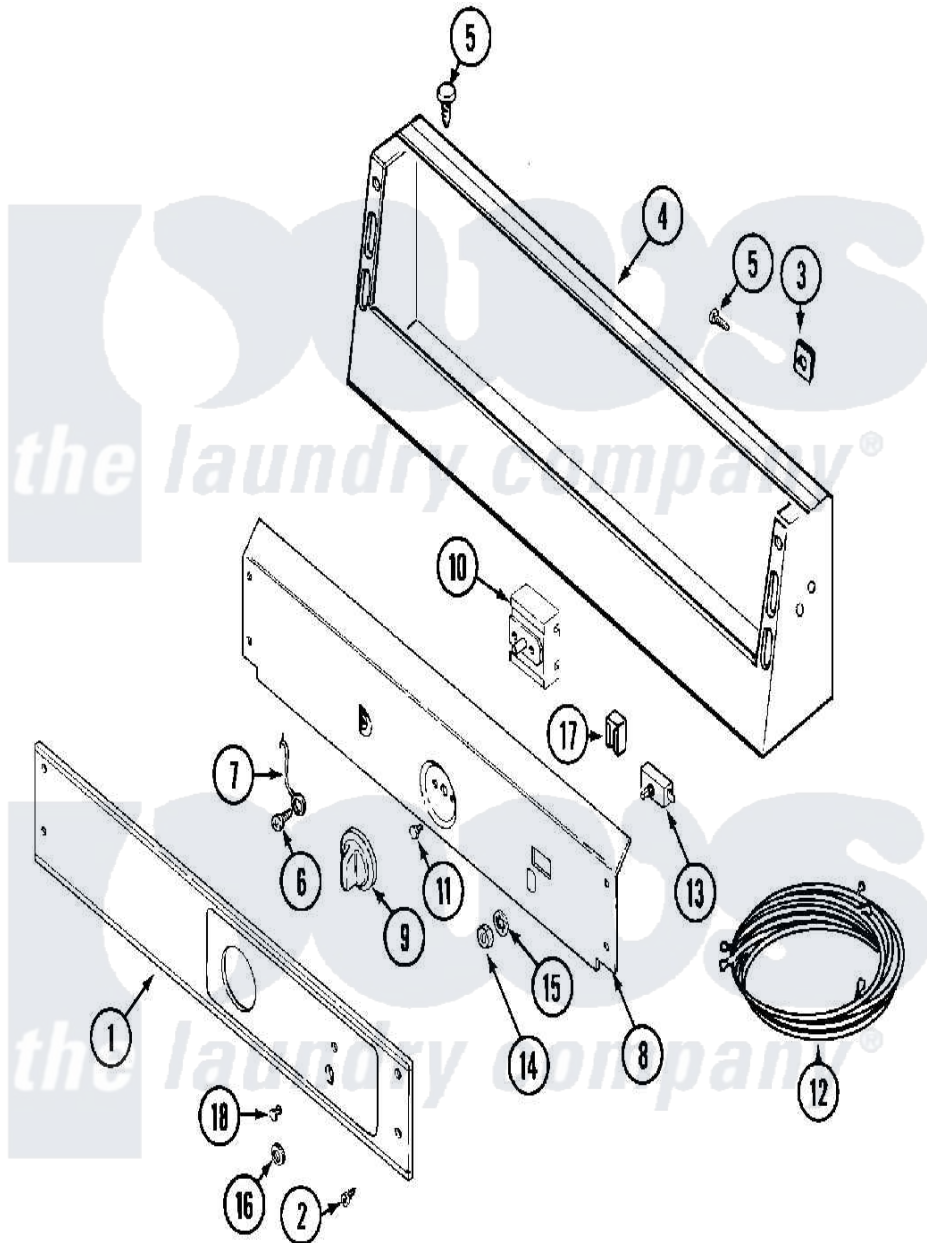

Maytag MDE16CSAKA 01 - CONTROL PANEL

Maytag [Residential Maytag MDE16CSAKA Dryer Parts](#) Parts Diagram 01 - CONTROL PANEL
 Click on the part number to view part

Item	Original Part Number	Replaced By	Status	Part Description
001	NLA		Not Available	PANEL, CONTROL
002	215506			Screw, Control Panel Overlay
003	215506			Screw, Control Panel Overlay
004	22002330	22002889		Console
"	22002889			Console
"	22003088			Console
005	212276	W10116760		Screw
006	211252			Screw, Ground Wire
007	205810			Wire, Ground
008	33002432			Bracket, Back
"	33002521			Bracket, Back
"	NLA		Not Available	BRACKET, BACK (ALM)
009	306938			Knob, Selector Switch
010	33002276			Switch, Cycle Selector
011	Y313588	488234		Screw 8-32 X 1/4
012	33002243			Wire Harness, Main

013	306940	W10149462	Switch, Push-To-Start
014	Y312706	422617	Nut
015	312751		Lockwasher, Start Switch
016	Y312702		Knurled Nut, Start Switch
017	204075	Not Available	PILOT LAMP (DG MODELS ONLY)
018	215564		Lens, Indicator Light
019	16009021		Manual, Service-No Refund