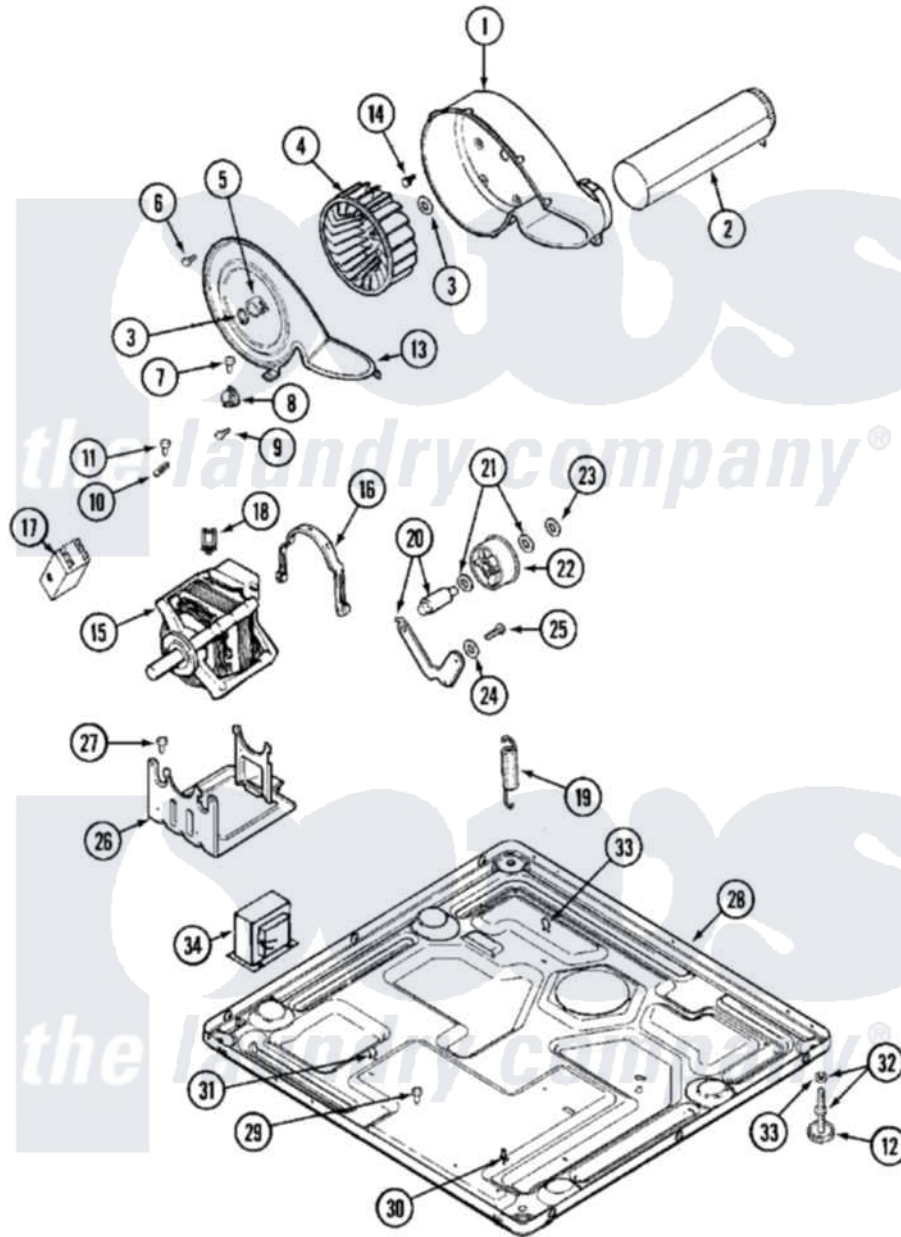

Maytag MDE16CSAKA 07 - MOTOR DRIVE

Maytag [Residential Maytag MDE16CSAKA Dryer Parts](#) Parts Diagram 07 - MOTOR DRIVE
 Click on the part number to view part

Item	Original Part Number	Replaced By	Status	Part Description
001	33001789			Housing, Blower
002	22001995			Screw Note: Screw, Tumbler Front And Shroud
"	33001800			Duct Assembly, Exhaust
003	410233	9703438		Ring-Retrn
004	33001790			Wheel, Blower
005	312967			Clamp, Blower Housing
006	33001855	33002917		Screw, No.10-16
007	Y313561			Screw---NA
008	303392			Thermostat, Cycling
"	306966			Thermostat, Multi-Temp Part Not Used Mdg26ct-MN Only
"	306967			Thermostat, Multi-Temp Part Not Used Mde26ct-MN Only
"	33001306			Wire Harness, Thermostats
009	22001996	3370225		Screw
010	33001762			Fuse, Thermal

011	NLA	Not Available	SCREW, THERMAL CUT-OFF
012	Y314137		Foot, Rubber
013	33001796	33002711	Cover, Blower Housing
014	314818	1163839	Screw
015	33002238		Motor
"	33002464	33002238	Motor
"	33002480	33002238	Motor
016	Y015825		Clip, Motor To Motor Support
017	NLA	Not Available	SWITCH, MOTOR
018	Y310376		Clip, Door Switch Harness
019	33001754	33002459	Assembly, Spring And Plug
"	33002157		Grommet
"	33002460	33002459	Assembly, Spring And Plug
"	33002461		Plug For Spring
020	33001782	6-3705180	Idler Arm
021	Y312527		Washer, Idler Shaft
022	33001783	6-3700340	Bearing- I
023	312958	354987	Ring, Retaining
024	315772		Sleeve, Idler Arm
025	Y014874		Screw, Idler Arm And Sleeve
026	Y313561		Screw---NA
"	33001752	33002817	Motor Support, Offset
"	33002466	33002817	Motor Support, Offset
027	Y313561		Screw---NA
028	NLA	Not Available	BASE
029	22001078	3177991	Screw
030	315471	22003298	Retainer, Wire
031	410490		Spring, Retainer Wire Harness
032	Y305086		Adjustable Leg And Nut
033	Y052740	62739	Nut, Lock
034	211294	90767	Screw, 8A X 3/8 HeX Washer Head Tapping
"	33001821		Transformer
"	33001948		Transformer Lower
"	Y313559		Screw