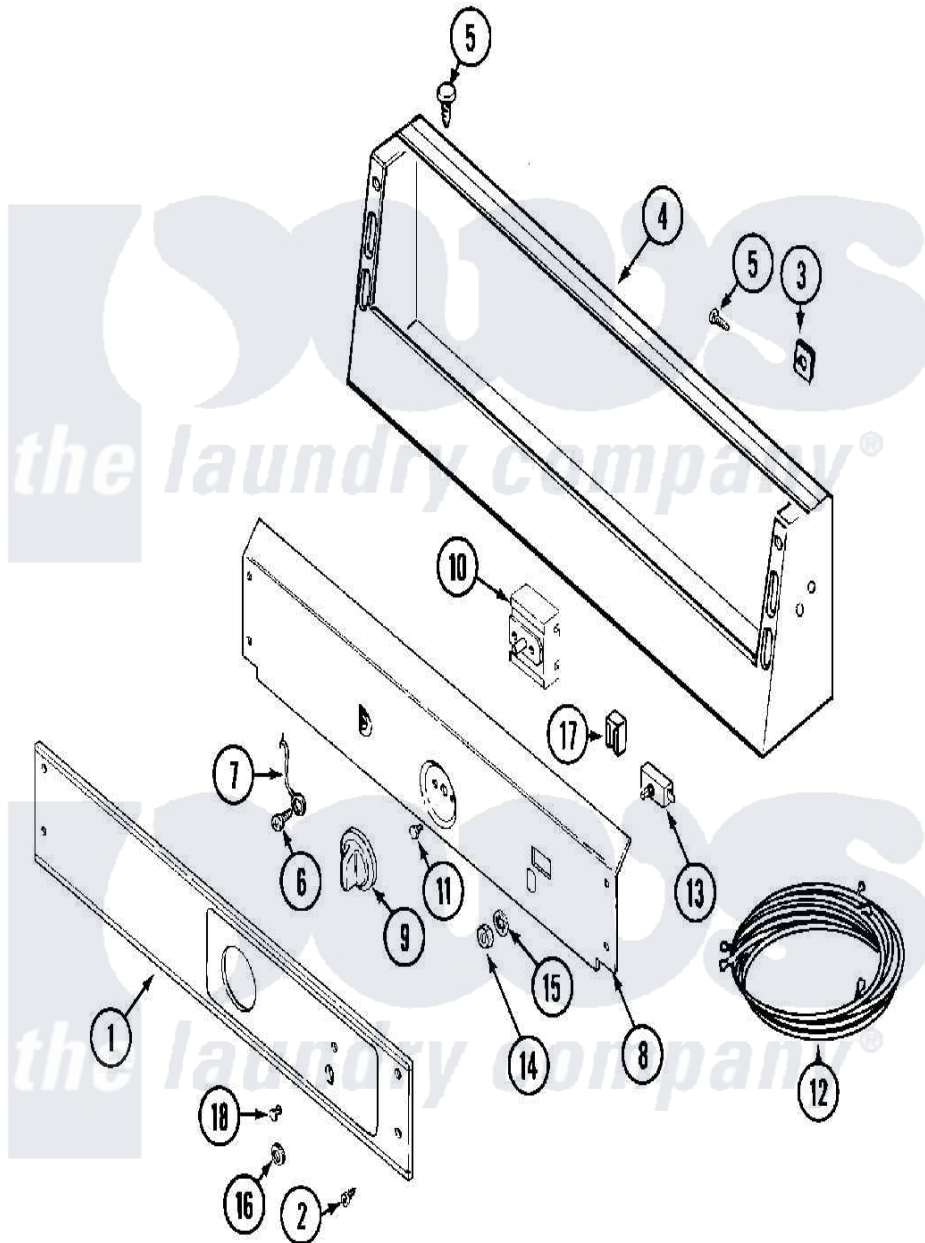

Maytag MDE16CSAQ 01 - CONTROL PANEL

Maytag [Residential Maytag MDE16CSAQ Dryer Parts](#) Parts Diagram 01 - CONTROL PANEL
 Click on the part number to view part

Item	Original Part Number	Replaced By	Status	Part Description
001	NLA		Not Available	PANEL, CONTROL
002	215506			Screw, Control Panel Overlay
003	215506			Screw, Control Panel Overlay
004	22002330	22002889		Console
"	22002889			Console
"	22003088			Console
005	212276	W10116760		Screw
006	211252			Screw, Ground Wire
007	205810			Wire, Ground
008	33002432			Bracket, Back
"	33002521			Bracket, Back
"	NLA		Not Available	BRACKET, BACK (ALM)
009	306938			Knob, Selector Switch
010	33002276			Switch, Cycle Selector
011	Y313588	488234		Screw 8-32 X 1/4
012	33002243			Wire Harness, Main

013	306940	W10149462	Switch, Push-To-Start
014	Y312706	422617	Nut
015	312751		Lockwasher, Start Switch
016	Y312702		Knurled Nut, Start Switch
017	204075	Not Available	PILOT LAMP (DG MODELS ONLY)
018	215564		Lens, Indicator Light
019	16009021		Manual, Service-No Refund