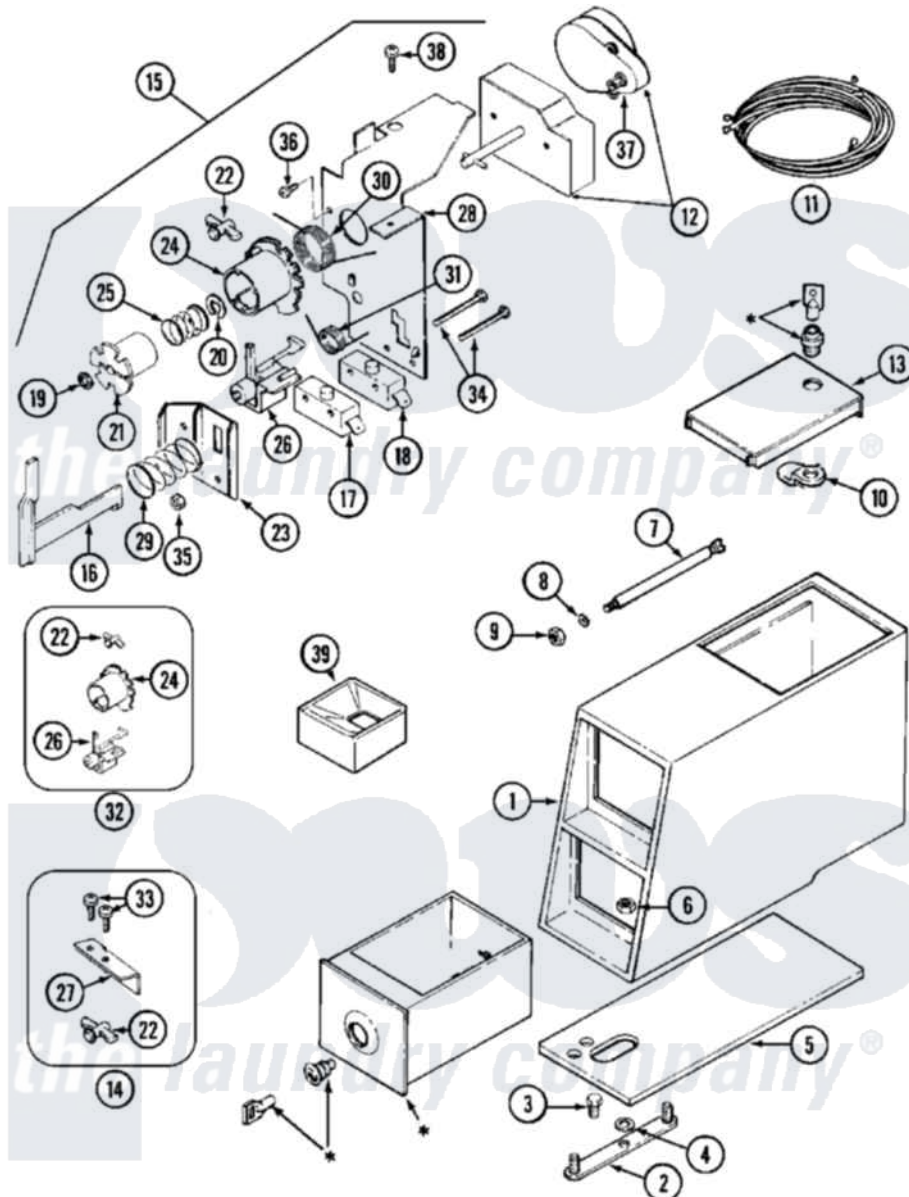

# Maytag MDE16CSAKQ 02 - CONTROL CENTER

\* CONTACT YOUR COMMERCIAL LAUNDRY DISTRIBUTOR

Maytag [Residential Maytag MDE16CSAKQ Dryer Parts](#) Parts Diagram 02 - CONTROL CENTER  
 Click on the part number to view part

Item	Original Part Number	Replaced By	Status	Part Description
001	22002479	<a href="#">22002885</a>		Vault, Coin
"	<a href="#">22002885</a>			Vault, Coin
002	22001810		Not Available	STRAP, MOUNTING
003	211294	<a href="#">90767</a>		Screw, 8A X 3/8 HeX Washer Head Tapping
004	<a href="#">910309</a>			Washer, Mounting Strap
005	22002073	<a href="#">22002618</a>		Gasket, Control Center
"	<a href="#">22002618</a>			Gasket, Control Center
006	Y052740	<a href="#">62739</a>		Nut, Lock
007	22001903	<a href="#">8576635</a>		Bolt
008	<a href="#">910387</a>			Lockwasher, Vault Assembly
009	<a href="#">Y052721</a>			Nut, Terminal Block Plate
010	NLA		Not Available	CAM, LOCKING
011	<a href="#">33001195</a>			Wire Harness, Timer
012	33001202	<a href="#">33002135</a>		Timer 220
013	<a href="#">22001881</a>			Grommet, Double
"	<a href="#">22001882</a>			Latch, Access Door