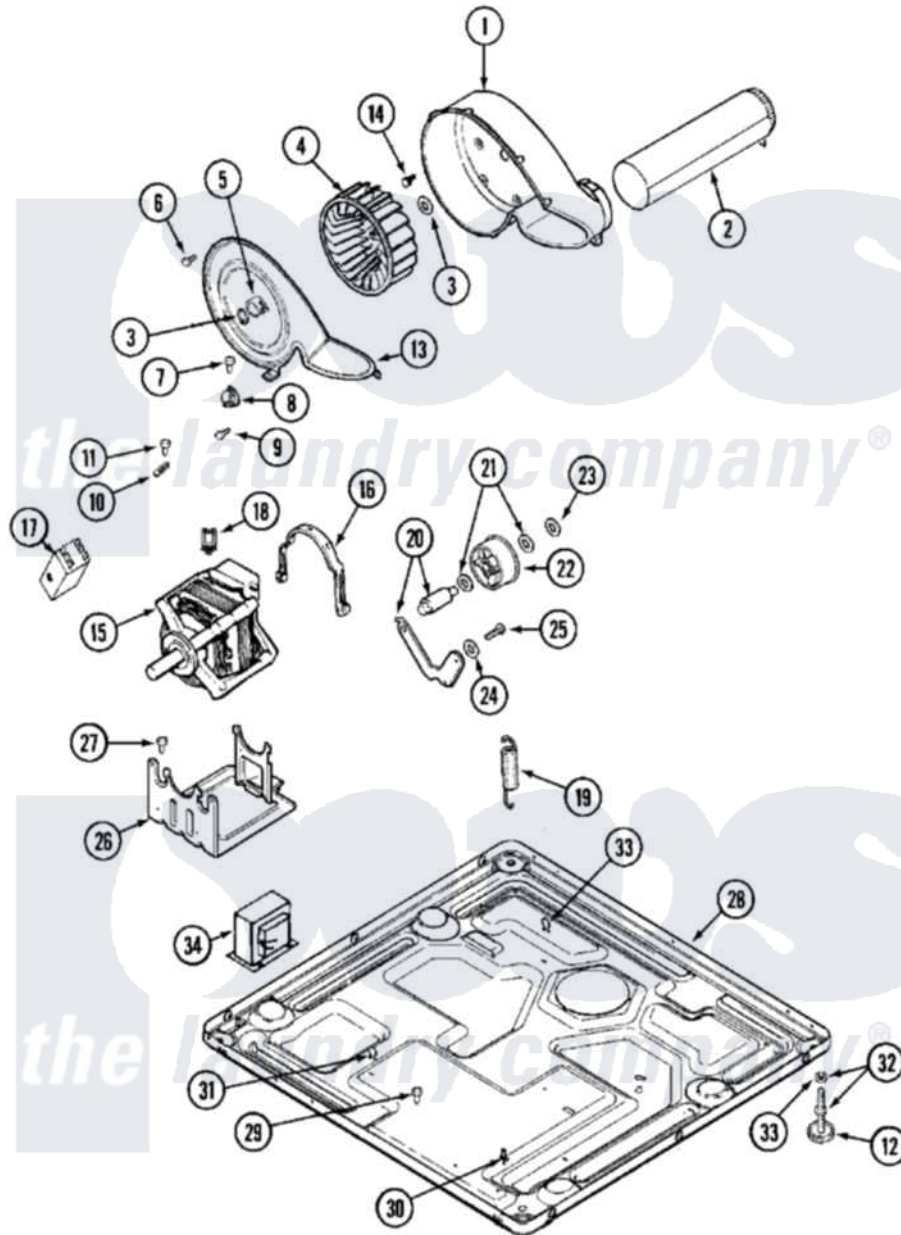

# Maytag MDE16CSAQ 08 - MOTOR DRIVE

Maytag [Residential Maytag MDE16CSAQ Dryer Parts](#) Parts Diagram 08 - MOTOR DRIVE  
 Click on the part number to view part

Item	Original Part Number	Replaced By	Status	Part Description
001	<a href="#">33001789</a>			Housing, Blower
002	<a href="#">22001995</a>			Screw Note: Screw, Tumbler Front And Shroud
"	<a href="#">33001800</a>			Duct Assembly, Exhaust
003	410233	<a href="#">9703438</a>		Ring-Retrn
004	<a href="#">33001790</a>			Wheel, Blower
005	<a href="#">312967</a>			Clamp, Blower Housing
006	33001855	<a href="#">33002917</a>		Screw, No.10-16
007	<a href="#">Y313561</a>			Screw---NA
008	<a href="#">303392</a>			Thermostat, Cycling
"	<a href="#">306966</a>			Thermostat, Multi-Temp Part Not Used Mdg26ct-MN Only
"	<a href="#">306967</a>			Thermostat, Multi-Temp Part Not Used Mde26ct-MN Only
"	<a href="#">33001306</a>			Wire Harness, Thermostats
009	22001996	<a href="#">3370225</a>		Screw
010	<a href="#">33001762</a>			Fuse, Thermal