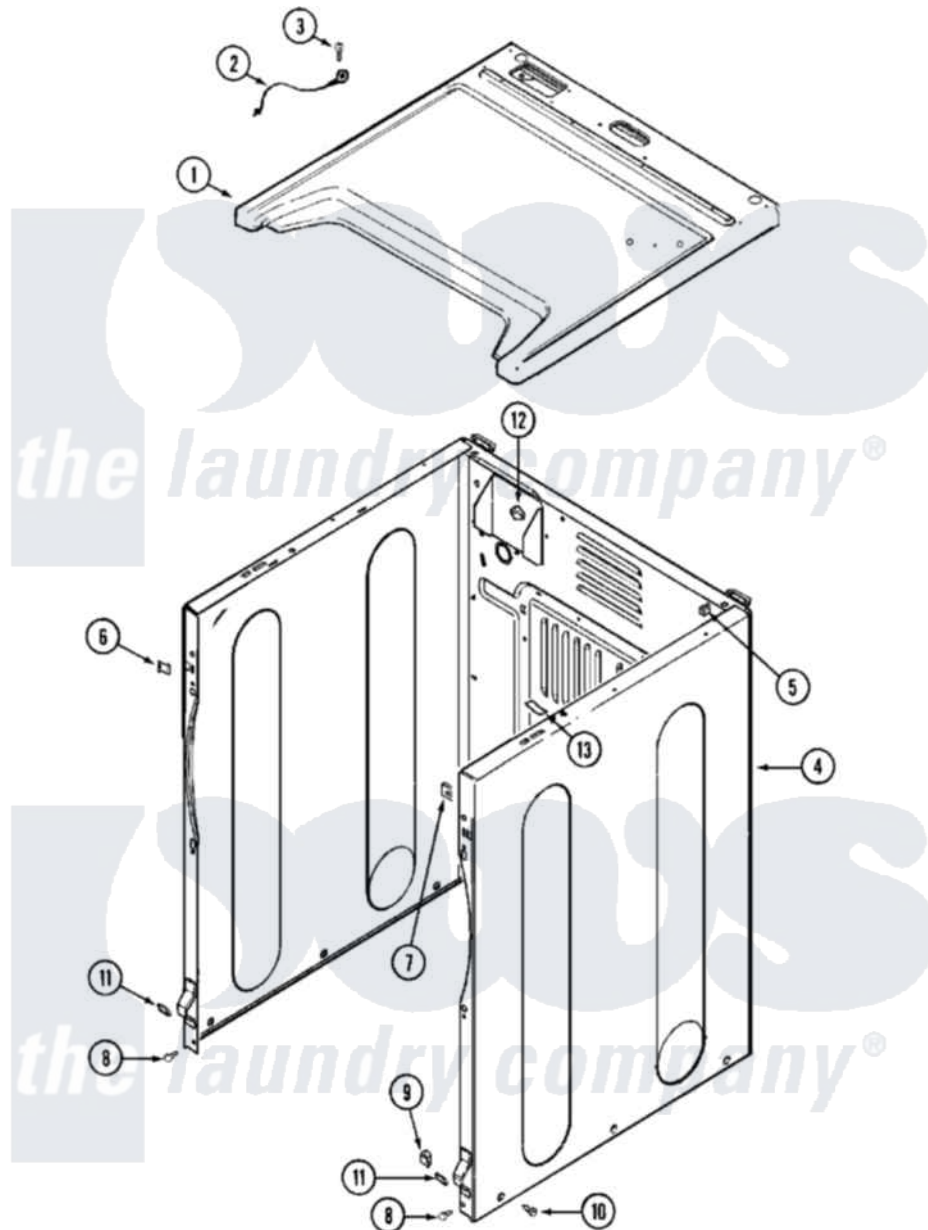

# Maytag MDE16CSAKQ 09 - CABINET-FRONT

Maytag [Residential Maytag MDE16CSAKQ Dryer Parts](#) Parts Diagram 09 - CABINET-FRONT  
 Click on the part number to view part

Item	Original Part Number	Replaced By	Status	Part Description
001	NLA		Not Available	COVER, TOP (ALM)---NA
002	<a href="#">22001959</a>			Wire, Ground
003	210186	<a href="#">3370225</a>		Screw
004	NLA		Not Available	CABINET (ALM)
005	310933	<a href="#">33002194</a>		Nut, Speed
006	<a href="#">22002049</a>			Clip Note: Clip, Front Panel
007	213280	<a href="#">204439</a>		Screw And Fstner Assembly
008	<a href="#">22001995</a>			Screw Note: Screw, Tumbler Front And Shroud
009	<a href="#">Y310376</a>			Clip, Door Switch Harness
010	<a href="#">213007</a>			Xfor Cabinet See Cabinet, Back
011	<a href="#">22002239</a>			Clip, Front Panel
012	<a href="#">Y310376</a>			Clip, Door Switch Harness
013	<a href="#">33001836</a>			Strap, Top Cover Support