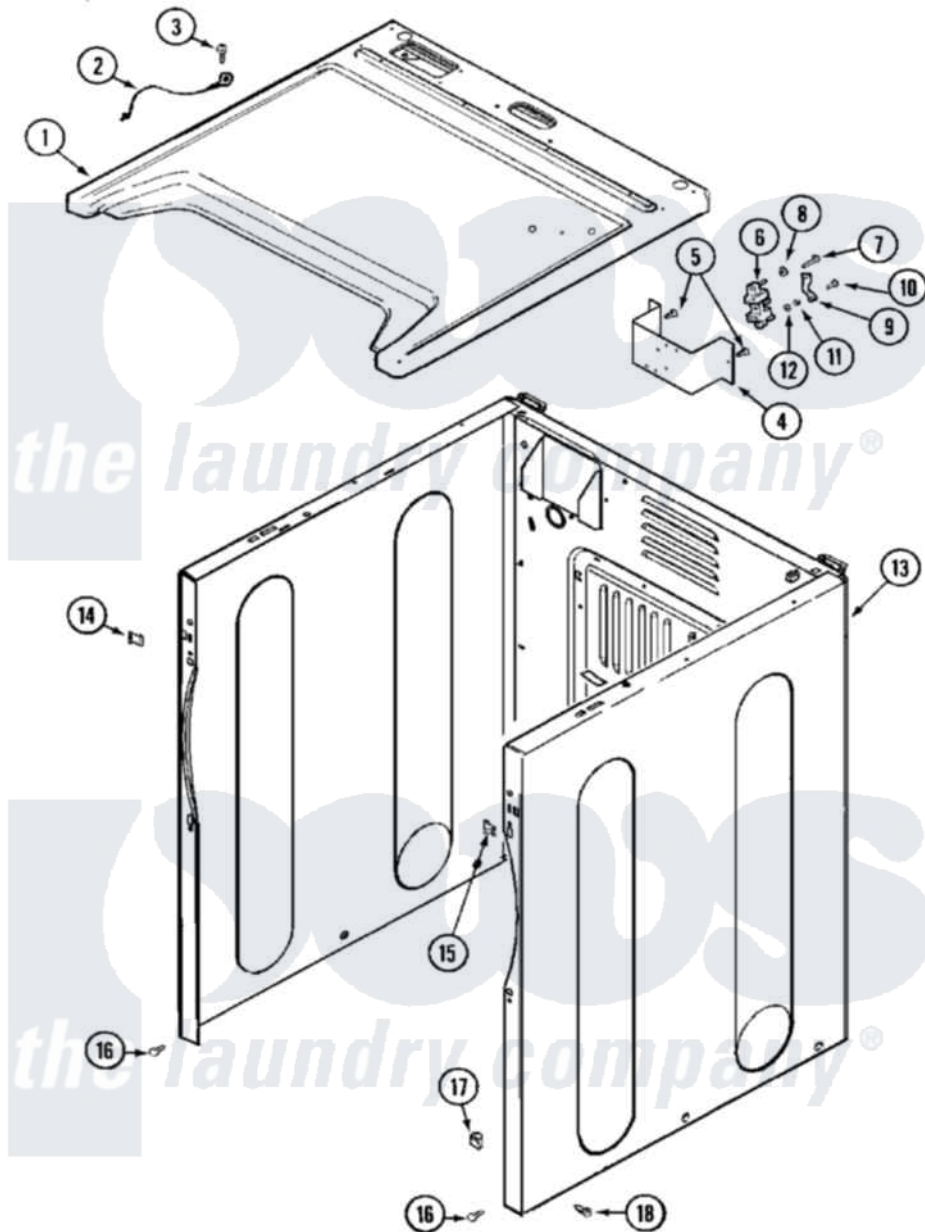

Maytag MDE16CSAYA 02 - CABINET-FRONT

Maytag Residential Maytag MDE16CSAYA Dryer Parts Parts Diagram 02 - CABINET-FRONT
 Click on the part number to view part

Item	Original Part Number	Replaced By	Status	Part Description
001	33001949			Cover, Top
"	33002633			Cover, Top
"	NLA		Not Available	COVER, TOP (ALM)
002	22001959			Wire, Ground
003	210186	3370225		Screw
004	NLA		Not Available	BRACKET, TERMINAL BLOCK---NA
005	22001995			Screw Note: Screw, Tumbler Front And Shroud
006	33001244			Block, Terminal
"	33002106			Shield, Terminal Block
007	Y312209	W10001200		Screw
008	Y311270			Washer, Terminal Block
009	Y312184			Strap, Grounding
010	NLA		Not Available	SCREW, GROUND STRAP
011	311484	112432		Nut
012	311093			Washer, Terminal Connection