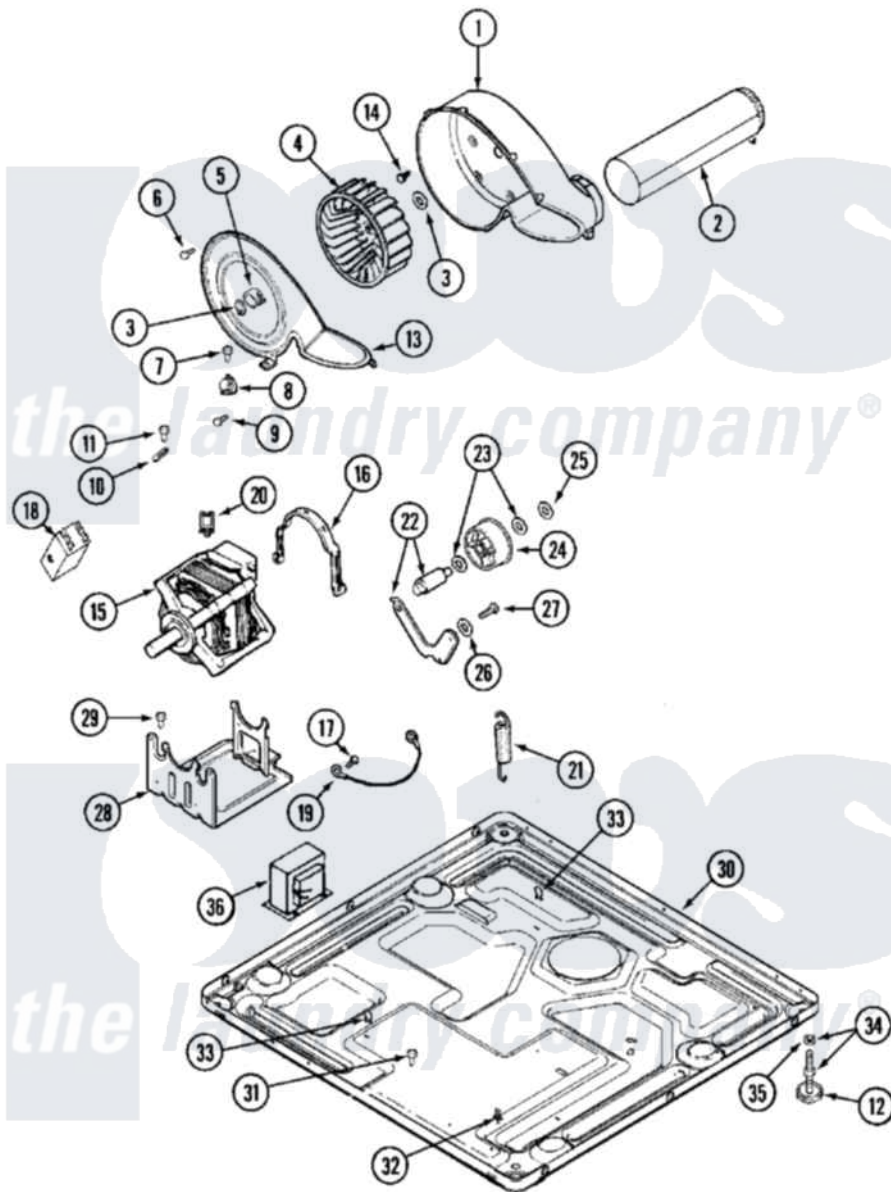

Maytag MDE16CSAYA 07 - MOTOR DRIVE

Maytag [Residential Maytag MDE16CSAYA Dryer Parts](#) Parts Diagram 07 - MOTOR DRIVE
 Click on the part number to view part

Item	Original Part Number	Replaced By	Status	Part Description
001	33001789			Housing, Blower
002	22001995			Screw Note: Screw, Tumbler Front And Shroud
"	33001800			Duct Assembly, Exhaust
003	410233	9703438		Ring-Retrn
004	33001790			Wheel, Blower
"	33002797			Wheel, Blower
005	312967			Clamp, Blower Housing
006	33001855	33002917		Screw, No.10-16
007	Y313561			Screw----NA
008	303392			Thermostat, Cycling
"	306967			Thermostat, Multi-Temp Part Not Used Mde26ct-MN Only
"	33001306			Wire Harness, Thermostats
009	22001996	3370225		Screw
010	33001762			Fuse, Thermal
011	NLA		Not Available	SCREW, THERMAL CUT-OFF