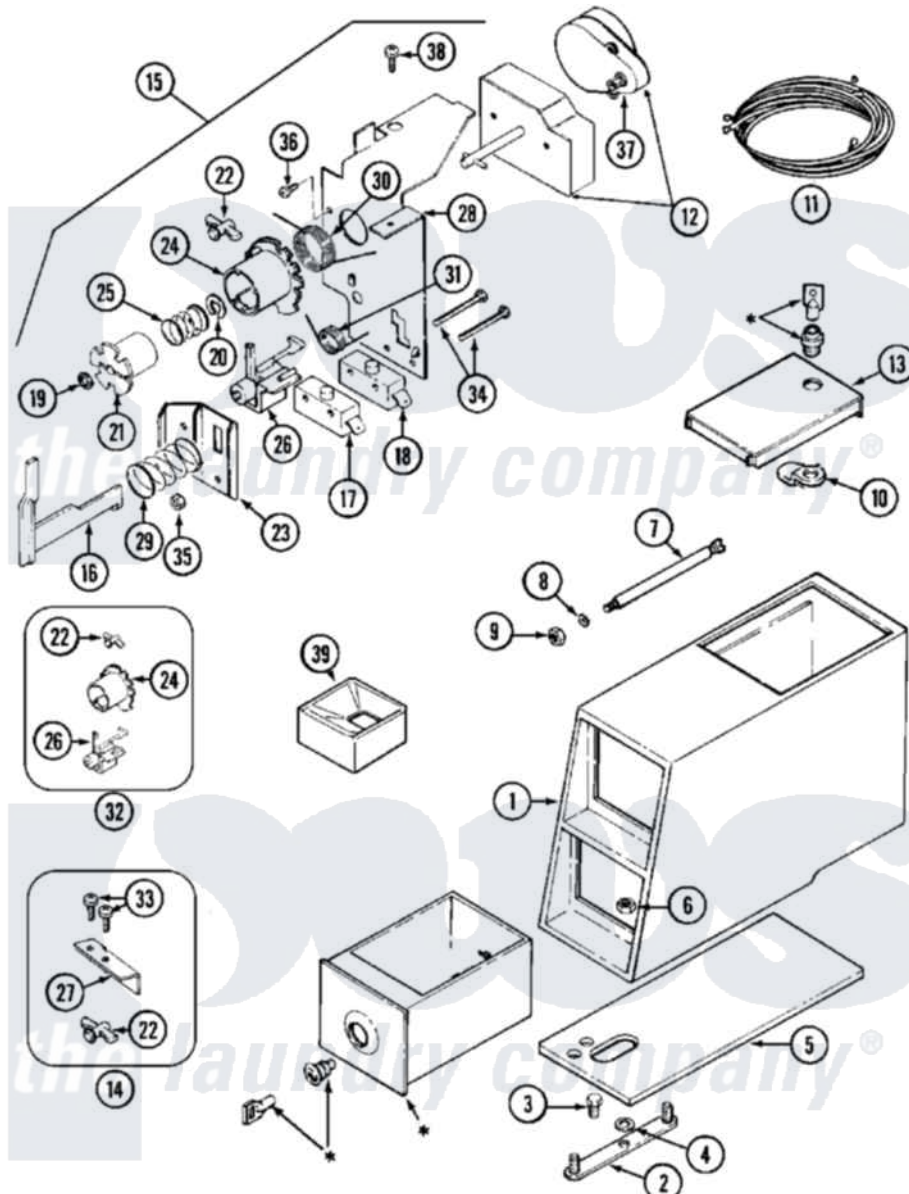

Maytag MDE16CSAYA 08 - CONTROL CENTER

* CONTACT YOUR COMMERCIAL LAUNDRY DISTRIBUTOR

Maytag [Residential Maytag MDE16CSAYA Dryer Parts](#) Parts Diagram 08 - CONTROL CENTER
 Click on the part number to view part

Item	Original Part Number	Replaced By	Status	Part Description
001	22002478		Not Available	VAULT, COIN (WHT) (ORIGINAL COIN VAULT NLA USE)
"	22002479	22002885		Vault, Coin
002	22001810		Not Available	STRAP, MOUNTING
003	211294	90767		Screw, 8A X 3/8 HeX Washer Head Tapping
004	910309			Washer, Mounting Strap
005	22002072			Gasket, Control Center
"	22002073	22002618		Gasket, Control Center
006	Y052740	62739		Nut, Lock
007	22001903	8576635		Bolt
008	910387			Lockwasher, Vault Assembly
009	Y052721			Nut, Terminal Block Plate
010	NLA		Not Available	CAM, LOCKING
011	33001195			Wire Harness, Timer
012	33001155	33002115		Timer