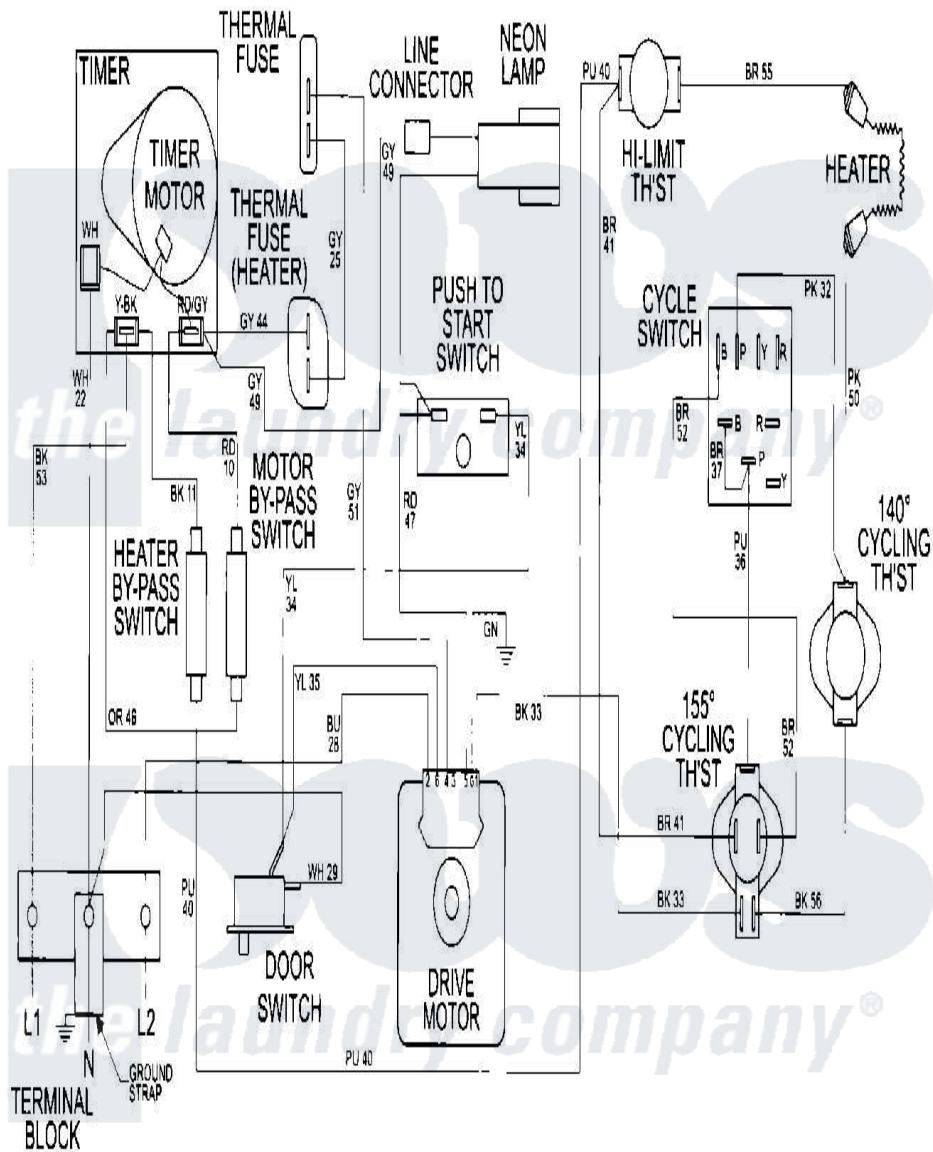

Maytag MDE16CSAYA 10 - WIRING INFORMATION (SER PRE 19)

Maytag [Residential Maytag MDE16CSAYA Dryer Parts](#) Parts Diagram 10 - WIRING INFORMATION (SER PRE 19)

[Click on the part number to view part](#)

Item	Original Part Number	Replaced By	Status	Part Description
001	NLA		Not Available	WIRING INFORMATION