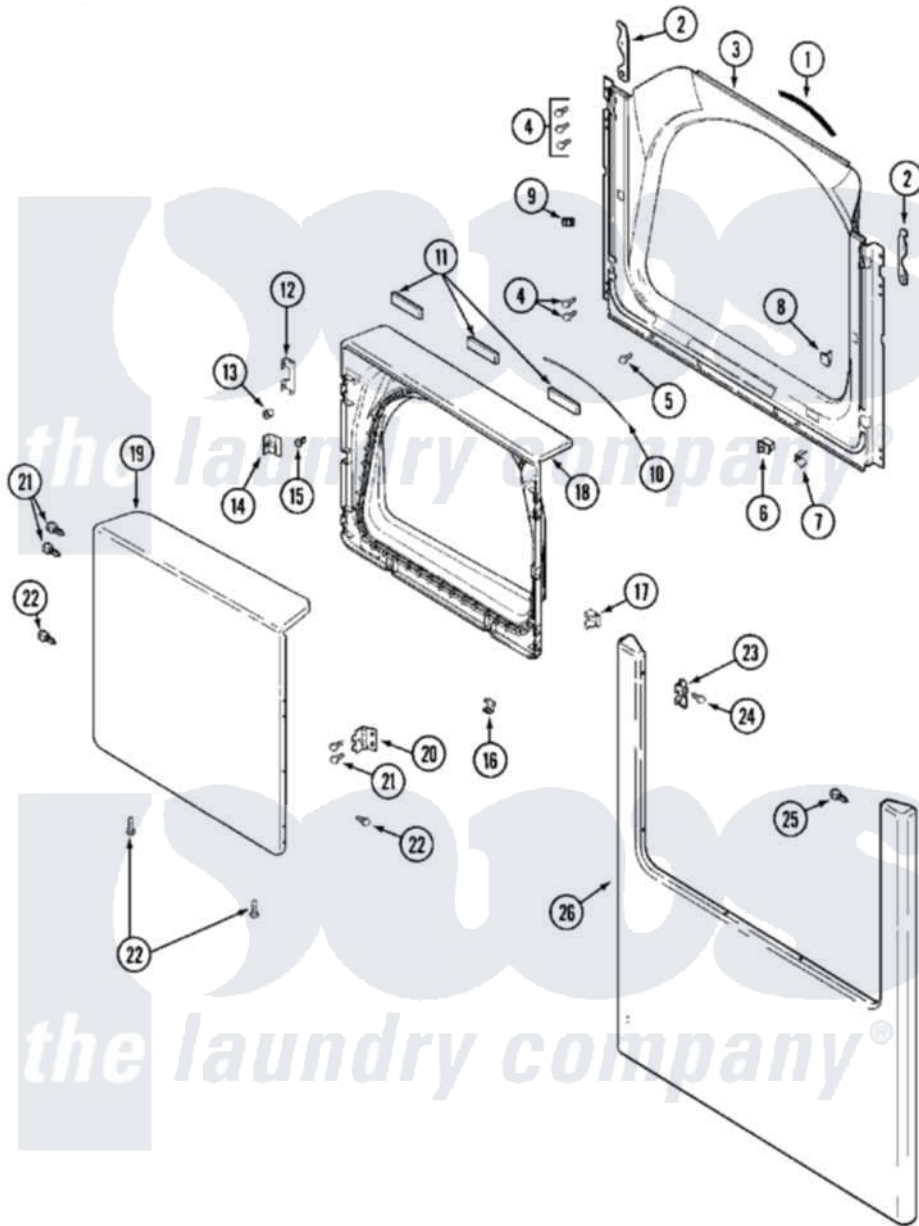

Maytag MDE16CSAYQ 02 - DOOR

Maytag Residential Maytag MDE16CSAYQ Dryer Parts Parts Diagram 02 - DOOR
 Click on the part number to view part

Item	Original Part Number	Replaced By	Status	Part Description
001	33001767			Seal, Shroud
002	22002247	33002597		Hook, Security
003	33001900			Shroud
"	33001954			Shroud
"	NLA		Not Available	(ALM)
004	22001995			Screw Note: Screw, Tumbler Front And Shroud
005	33001768			Screw, Shroud Note: Screw, Shroud And Outlet Duct
006	33001509	W10169313		Switch-Dor
"	33002167			Switch, Door
"	33002239			Switch, Door
007	33001760			Bracket, Hinge
008	NLA		Not Available	PLUG, DOOR CATCH
009	Y304578	LA-1003		Door Catch Kit
010	33002094			Seal, Door
011	33001268		Not Available	PAD, DOOR

012	22002038		Clip, Door
013	33001771		Bushing, Inner Door
014	33001793		Bracket, Strike
015	33001761		Strike, Door
016	22002039		Clip, Door
017	33001763		Plug, Inner Door
018	22002039		Clip, Door
"	22002063		Screw No.8-18AB Wafer Head
"	33001899		Door, Inner
"	33001908		DOOR, INNER (ALM)
"	33002351		Screw
019	33001904		Door, Outer
"	NLA	Not Available	(ALM)
020	33001759		Hinge, Door
021	22002062	98006631	Screw
022	22002063		Screw No.8-18AB Wafer Head
"	22002064	489355	Screw, 8 X 1/2
023	33001764		Cover, Hinge Hole
"	33001765		Cover, Hinge Hole
024	33001846		Screw, Hinge Hole Cover
025	22002243		Screw, Front Panel And Hinge
"	22002244		Clip, Grounding
026	213280	204439	Screw And Fstner Assembly
"	22002239		Clip, Front Panel
"	33001901		Panel, Front
"	NLA	Not Available	(ALM)