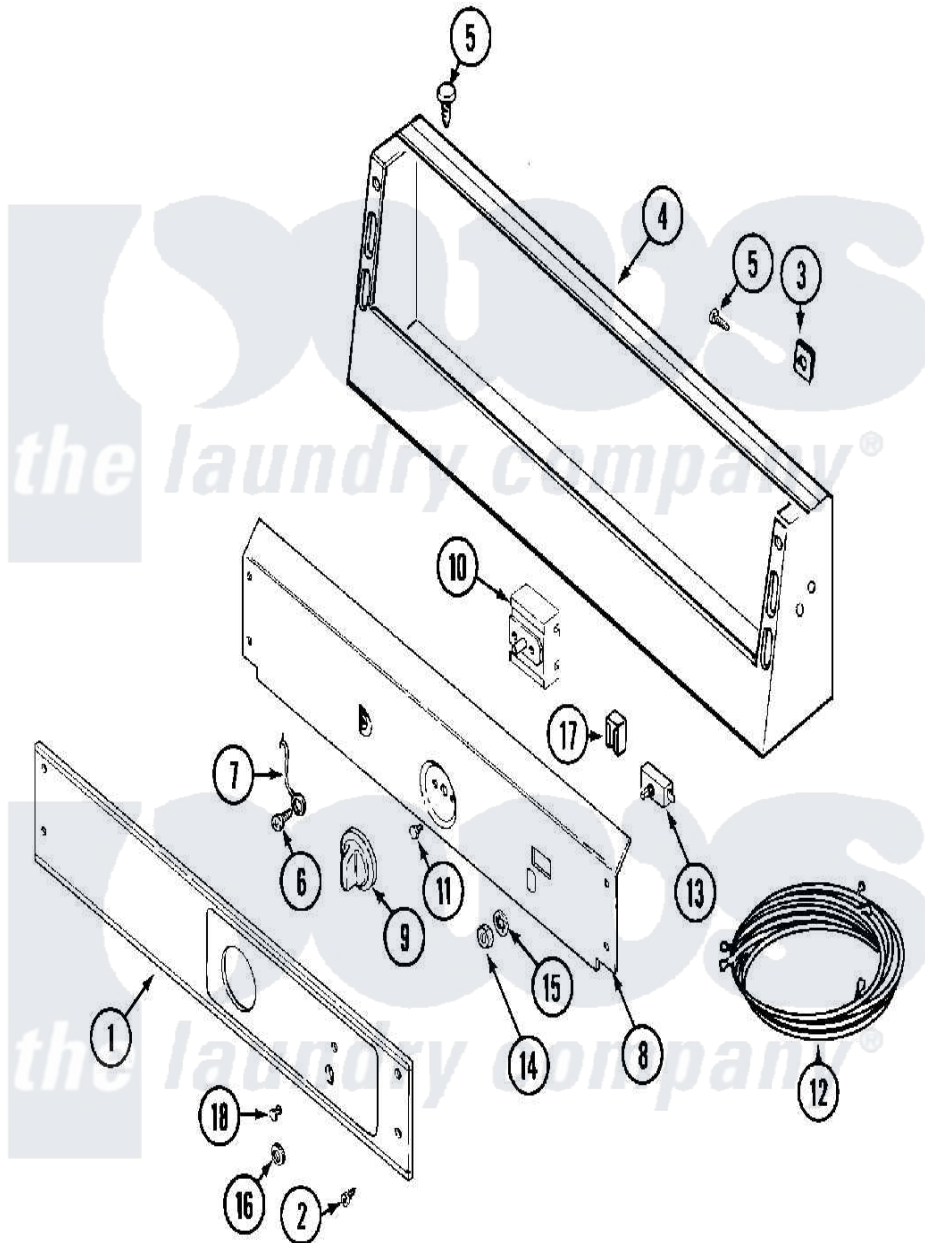

Maytag MDE16CSAYW 01 - CONTROL PANEL

Maytag [Residential Maytag MDE16CSAYW Dryer Parts](#) Parts Diagram 01 - CONTROL PANEL
 Click on the part number to view part

Item	Original Part Number	Replaced By	Status	Part Description
001	NLA		Not Available	PANEL, CONTROL
002	215506			Screw, Control Panel Overlay
003	215506			Screw, Control Panel Overlay
004	22002329			Console
"	22002330	22002889		Console
"	22003089			Console
005	212276	W10116760		Screw
006	211252			Screw, Ground Wire
007	205810			Wire, Ground
008	33001959			Bracket, Back
"	33002522			Bracket, Back
"	NLA		Not Available	BRACKET, BACK (ALM)
009	306938			Knob, Selector Switch
010	307237	W10327105		Switch, Cycle Selection
"	33002276			Switch, Cycle Selector
011	Y313588	488234		Screw 8-32 X 1/4

012	33001961		Wire Harness, Main
"	33002240		Wire Harness, Main
"	33002243		Wire Harness, Main
"	NLA	Not Available	WIRE HARNESS, MAIN
013	306940	W10149462	Switch, Push-To-Start
014	Y312706	422617	Nut
015	312751		Lockwasher, Start Switch
016	Y312702		Knurled Nut, Start Switch
017	204075	Not Available	PILOT LAMP (DG MODELS ONLY)
"	22001365	W10139459	Lamp-Indicator 230 V.
018	215564		Lens, Indicator Light
019	16009021		Manual, Service-No Refund