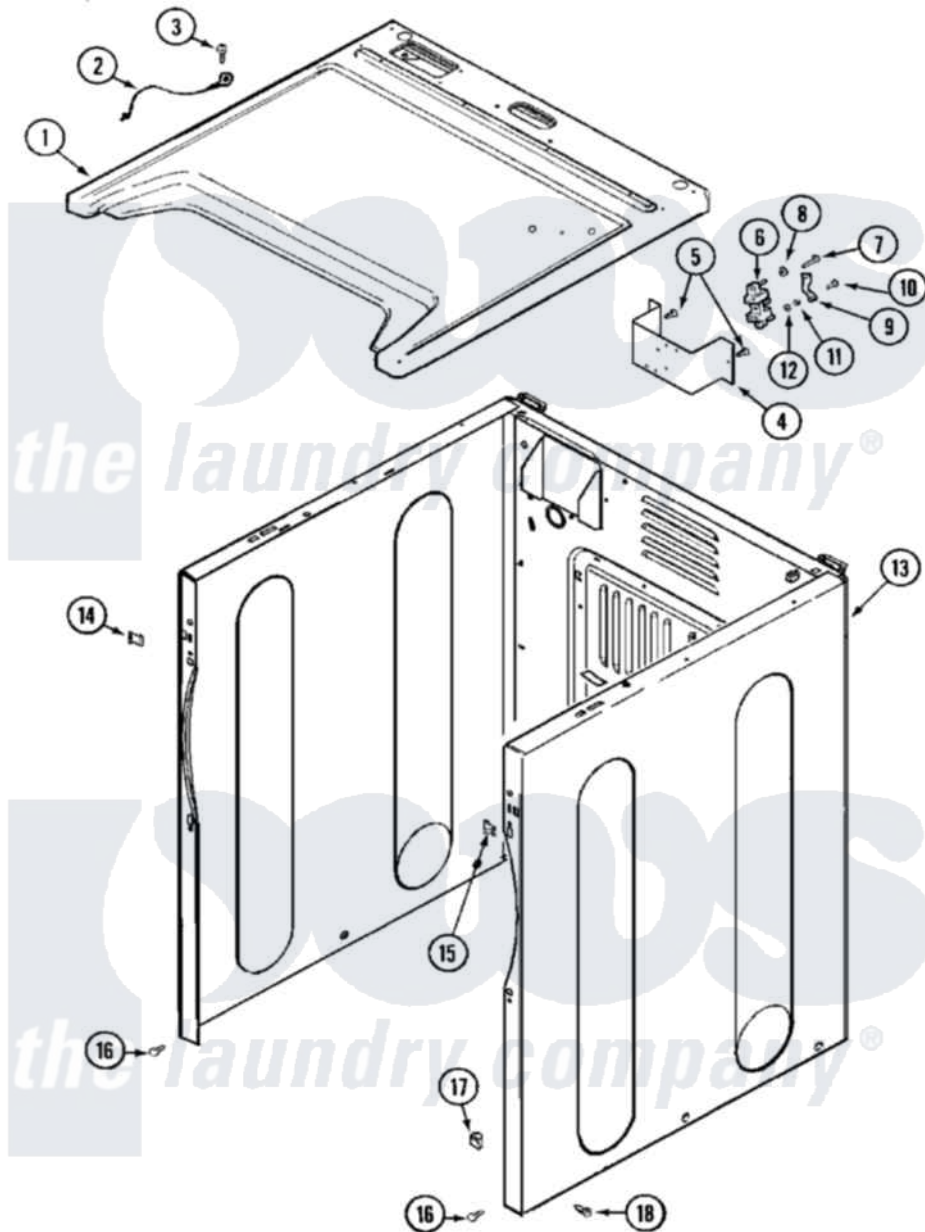

Maytag MDE16CSAYW 02 - CABINET-FRONT

Maytag [Residential Maytag MDE16CSAYW Dryer Parts](#) Parts Diagram 02 - CABINET-FRONT
 Click on the part number to view part

Item	Original Part Number	Replaced By	Status	Part Description
001	33001949			Cover, Top
"	33002633			Cover, Top
"	NLA		Not Available	COVER, TOP (ALM)
002	22001959			Wire, Ground
003	210186	3370225		Screw
004	NLA		Not Available	BRACKET, TERMINAL BLOCK---NA
005	22001995			Screw Note: Screw, Tumbler Front And Shroud
006	33001244			Block, Terminal
"	33002106			Shield, Terminal Block
007	Y312209	W10001200		Screw
008	Y311270			Washer, Terminal Block
009	Y312184			Strap, Grounding
010	NLA		Not Available	SCREW, GROUND STRAP
011	311484	112432		Nut
012	311093			Washer, Terminal Connection