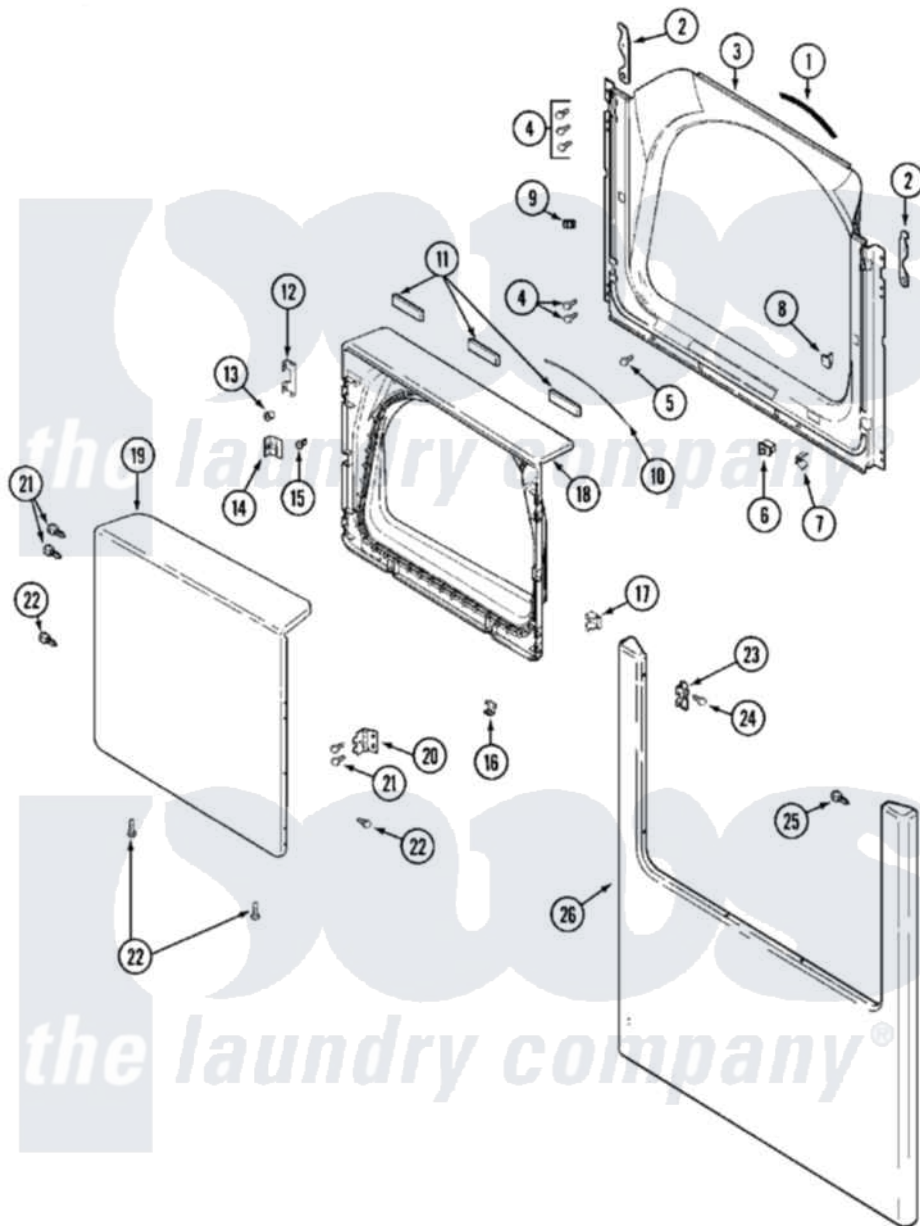

Maytag MDE16CSAYW 03 - DOOR

Maytag [Residential Maytag MDE16CSAYW Dryer Parts](#) Parts Diagram 03 - DOOR
 Click on the part number to view part

Item	Original Part Number	Replaced By	Status	Part Description
001	33001767			Seal, Shroud
002	22002247	33002597		Hook, Security
003	33001900			Shroud
"	33001954			Shroud
"	NLA		Not Available	(ALM)
004	22001995			Screw Note: Screw, Tumbler Front And Shroud
005	33001768			Screw, Shroud Note: Screw, Shroud And Outlet Duct
006	33001509	W10169313		Switch-Dor
"	33002167			Switch, Door
"	33002239			Switch, Door
007	33001760			Bracket, Hinge
008	NLA		Not Available	PLUG, DOOR CATCH
009	Y304578	LA-1003		Door Catch Kit
010	33002094			Seal, Door
011	33001268		Not Available	PAD, DOOR

012	22002038		Clip, Door
013	33001771		Bushing, Inner Door
014	33001793		Bracket, Strike
015	33001761		Strike, Door
016	22002039		Clip, Door
017	33001763		Plug, Inner Door
018	22002039		Clip, Door
"	22002063		Screw No.8-18AB Wafer Head
"	33001899		Door, Inner
"	33001908		DOOR, INNER (ALM)
"	33002351		Screw
019	33001904		Door, Outer
"	NLA	Not Available	(ALM)
020	33001759		Hinge, Door
021	22002062	98006631	Screw
022	22002063		Screw No.8-18AB Wafer Head
"	22002064	489355	Screw, 8 X 1/2
023	33001764		Cover, Hinge Hole
"	33001765		Cover, Hinge Hole
024	33001846		Screw, Hinge Hole Cover
025	22002243		Screw, Front Panel And Hinge
"	22002244		Clip, Grounding
026	213280	204439	Screw And Fstner Assembly
"	22002239		Clip, Front Panel
"	33001901		Panel, Front
"	NLA	Not Available	(ALM)