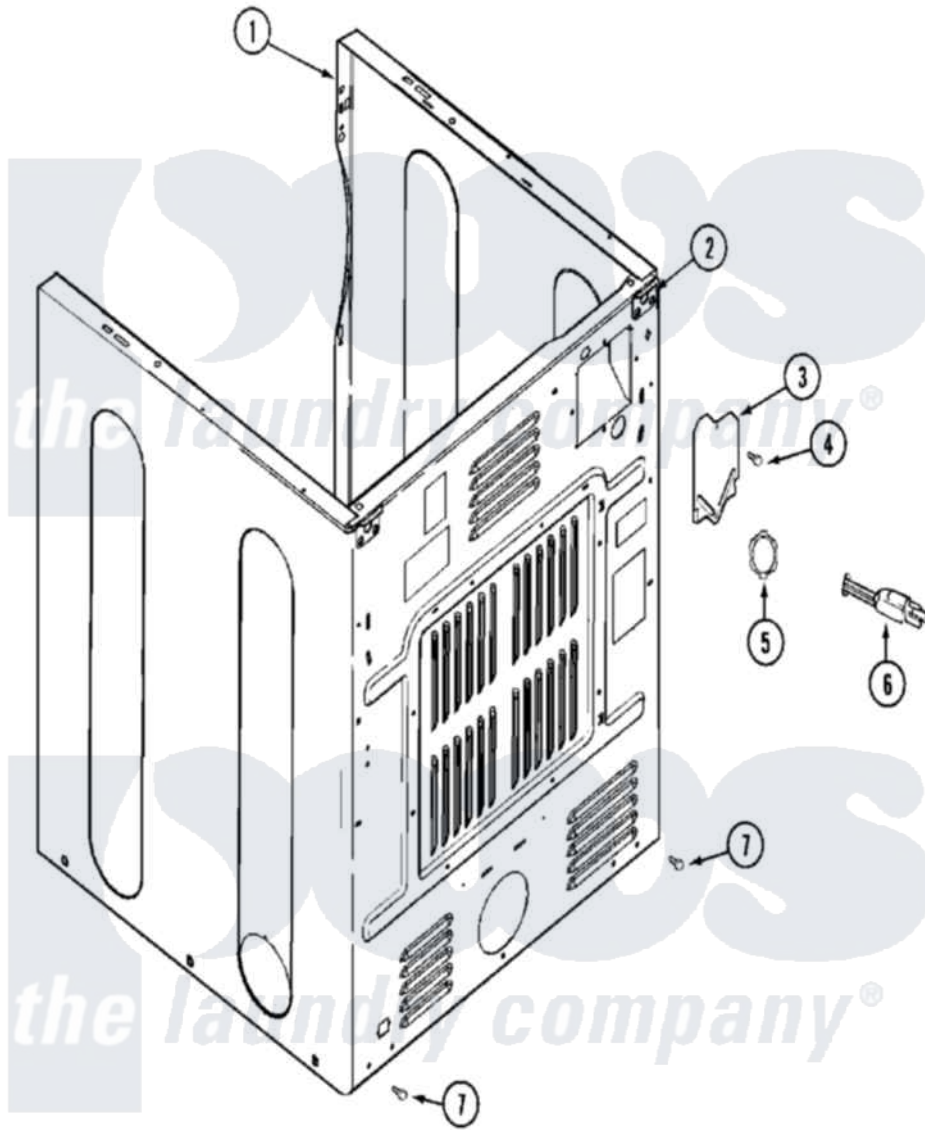

Maytag MDE16CSAYW 04 - CABINET-REAR

Maytag Residential Maytag MDE16CSAYW Dryer Parts Parts Diagram 04 - CABINET-REAR
 Click on the part number to view part

| Item | Original Part Number | Replaced By | Status | Part Description |
|------|--------------------------|--------------------------|---------------|---|
| 001 | NLA | | Not Available | CABINET (WHT) |
| 002 | 22001995 | | | Screw Note: Screw, Tumbler Front And Shroud |
| " | 22003367 | 22004095 | | Hinge, Plastic |
| " | NLA | | Not Available | BRACKET, CABINET HINGE |
| 003 | 33001795 | | | Cover, Terminal Block |
| 004 | 22001995 | | | Screw Note: Screw, Tumbler Front And Shroud |
| " | Y912873 | | | Screw, Terminal Block Bracket |
| 005 | 33001425 | | | Locknut, Eared For Canadian |
| 006 | 305168 | 33002916 | | Power Cord, Canadian 240V |
| 007 | 22001995 | | | Screw Note: Screw, Tumbler Front And Shroud |