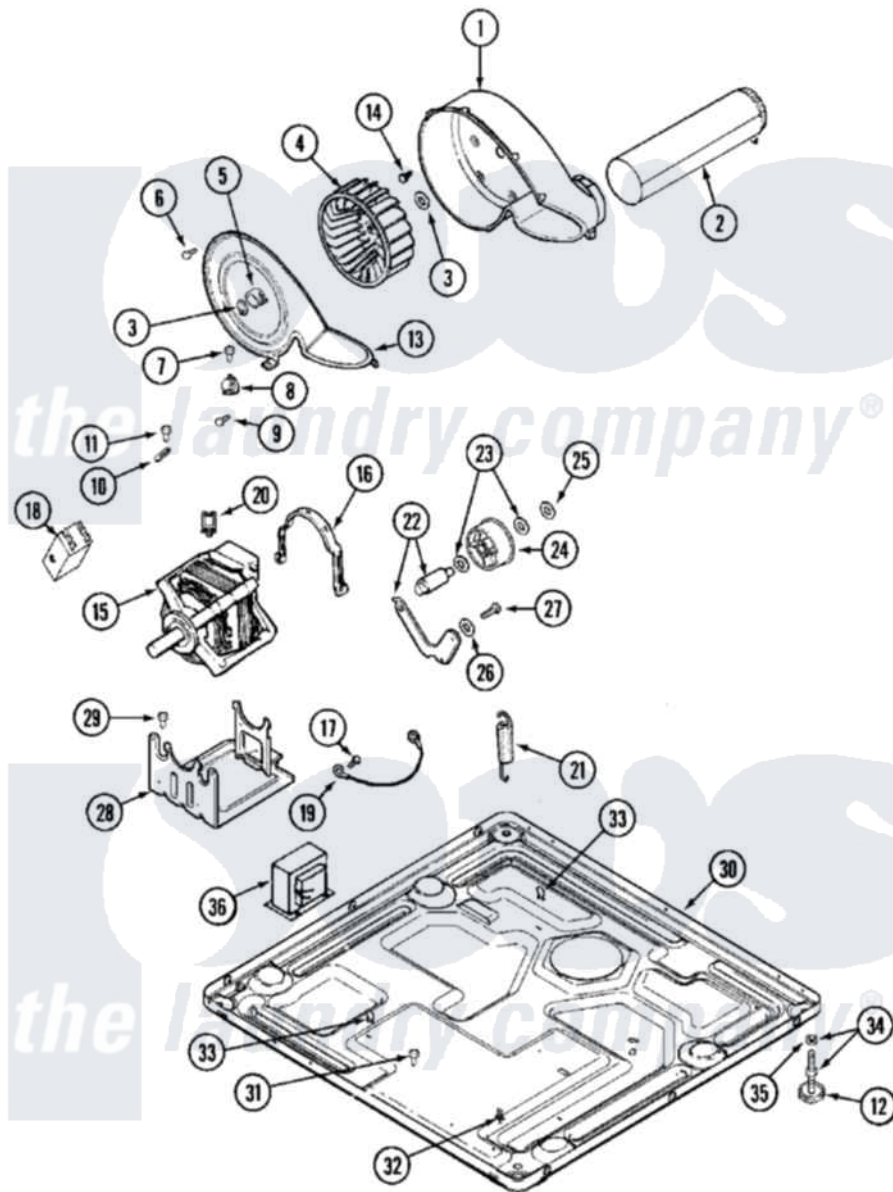

Maytag MDE16CSAYW 07 - MOTOR DRIVE

Maytag [Residential Maytag MDE16CSAYW Dryer Parts](#) Parts Diagram 07 - MOTOR DRIVE
 Click on the part number to view part

Item	Original Part Number	Replaced By	Status	Part Description
001	33001789			Housing, Blower
002	22001995			Screw Note: Screw, Tumbler Front And Shroud
"	33001800			Duct Assembly, Exhaust
003	410233	9703438		Ring-Retrn
004	33001790			Wheel, Blower
"	33002797			Wheel, Blower
005	312967			Clamp, Blower Housing
006	33001855	33002917		Screw, No.10-16
007	Y313561			Screw----NA
008	303392			Thermostat, Cycling
"	306967			Thermostat, Multi-Temp Part Not Used Mde26ct-MN Only
"	33001306			Wire Harness, Thermostats
009	22001996	3370225		Screw
010	33001762			Fuse, Thermal
011	NLA		Not Available	SCREW, THERMAL CUT-OFF