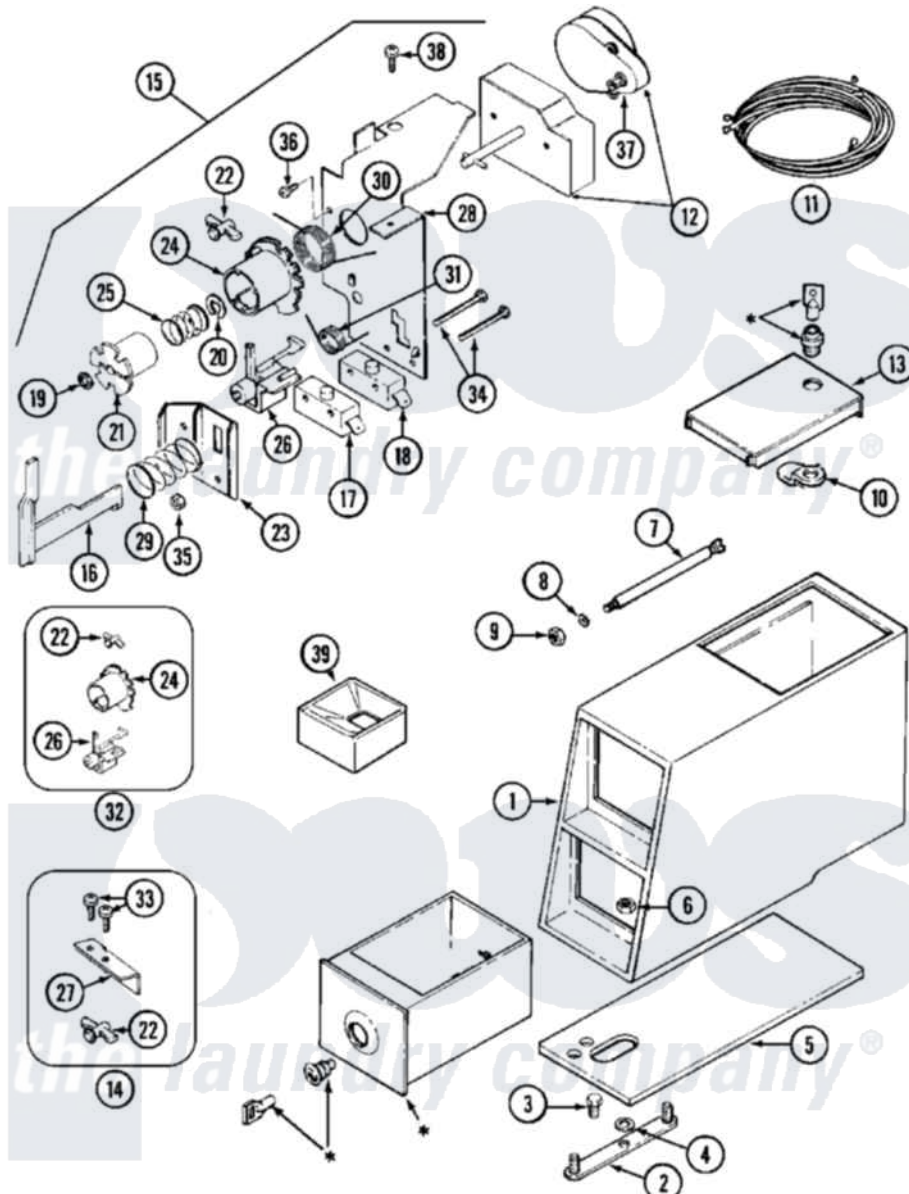

Maytag MDE16CSAYW 08 - CONTROL CENTER

* CONTACT YOUR COMMERCIAL LAUNDRY DISTRIBUTOR

Maytag [Residential Maytag MDE16CSAYW Dryer Parts](#) Parts Diagram 08 - CONTROL CENTER
 Click on the part number to view part

Item	Original Part Number	Replaced By	Status	Part Description
001	22002478		Not Available	VAULT, COIN (WHT) (ORIGINAL COIN VAULT NLA USE
"	22002479	22002885		Vault, Coin
002	22001810		Not Available	STRAP, MOUNTING
003	211294	90767		Screw, 8A X 3/8 HeX Washer Head Tapping
004	910309			Washer, Mounting Strap
005	22002072			Gasket, Control Center
"	22002073	22002618		Gasket, Control Center
006	Y052740	62739		Nut, Lock
007	22001903	8576635		Bolt
008	910387			Lockwasher, Vault Assembly
009	Y052721			Nut, Terminal Block Plate
010	NLA		Not Available	CAM, LOCKING
011	33001195			Wire Harness, Timer
012	33001155	33002115		Timer