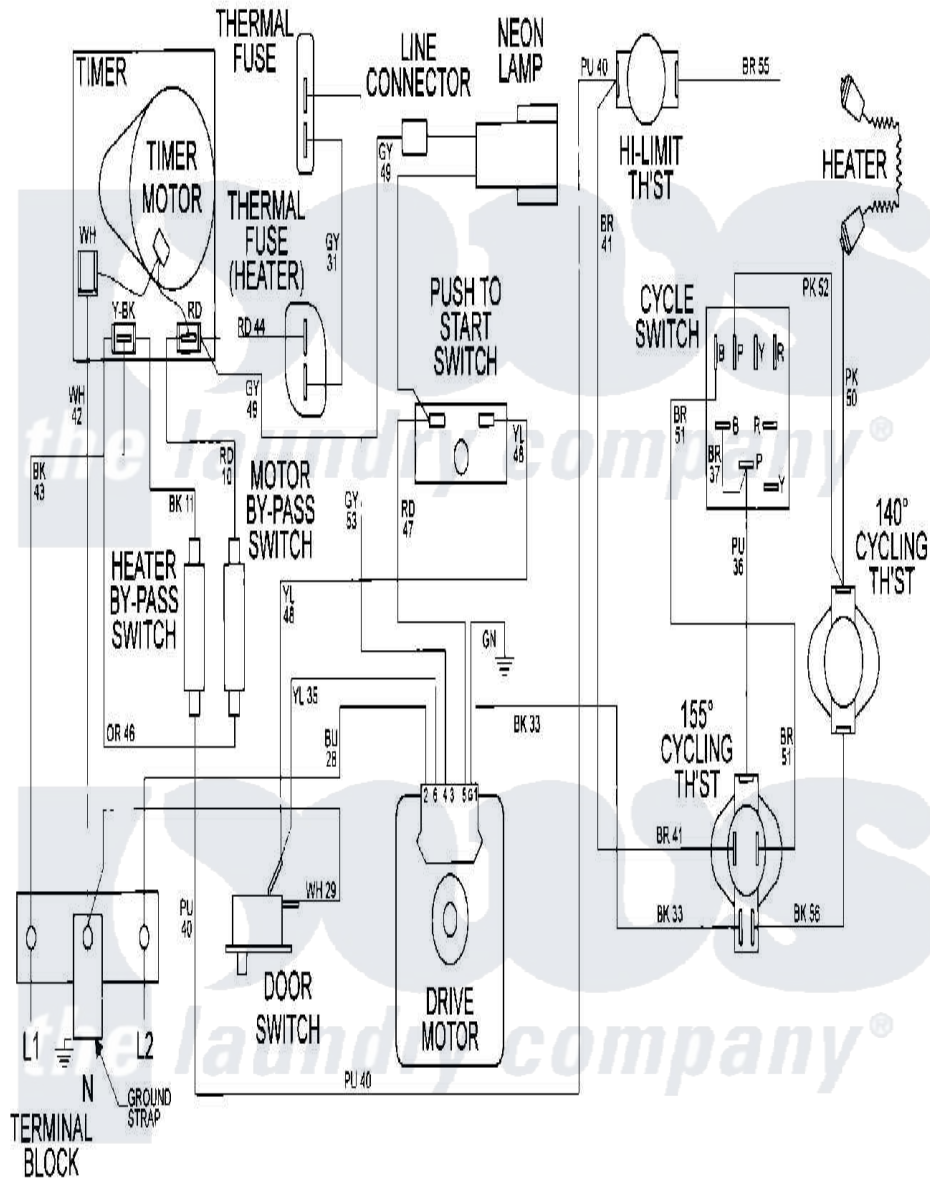

Maytag MDE16CSAYW 09 - WIRING INFORMATION

Maytag Residential Maytag MDE16CSAYW Dryer Parts Parts Diagram 09 - WIRING INFORMATION
 Click on the part number to view part

Item	Original Part Number	Replaced By	Status	Part Description
001	NLA		Not Available	WIRING INFORMATION