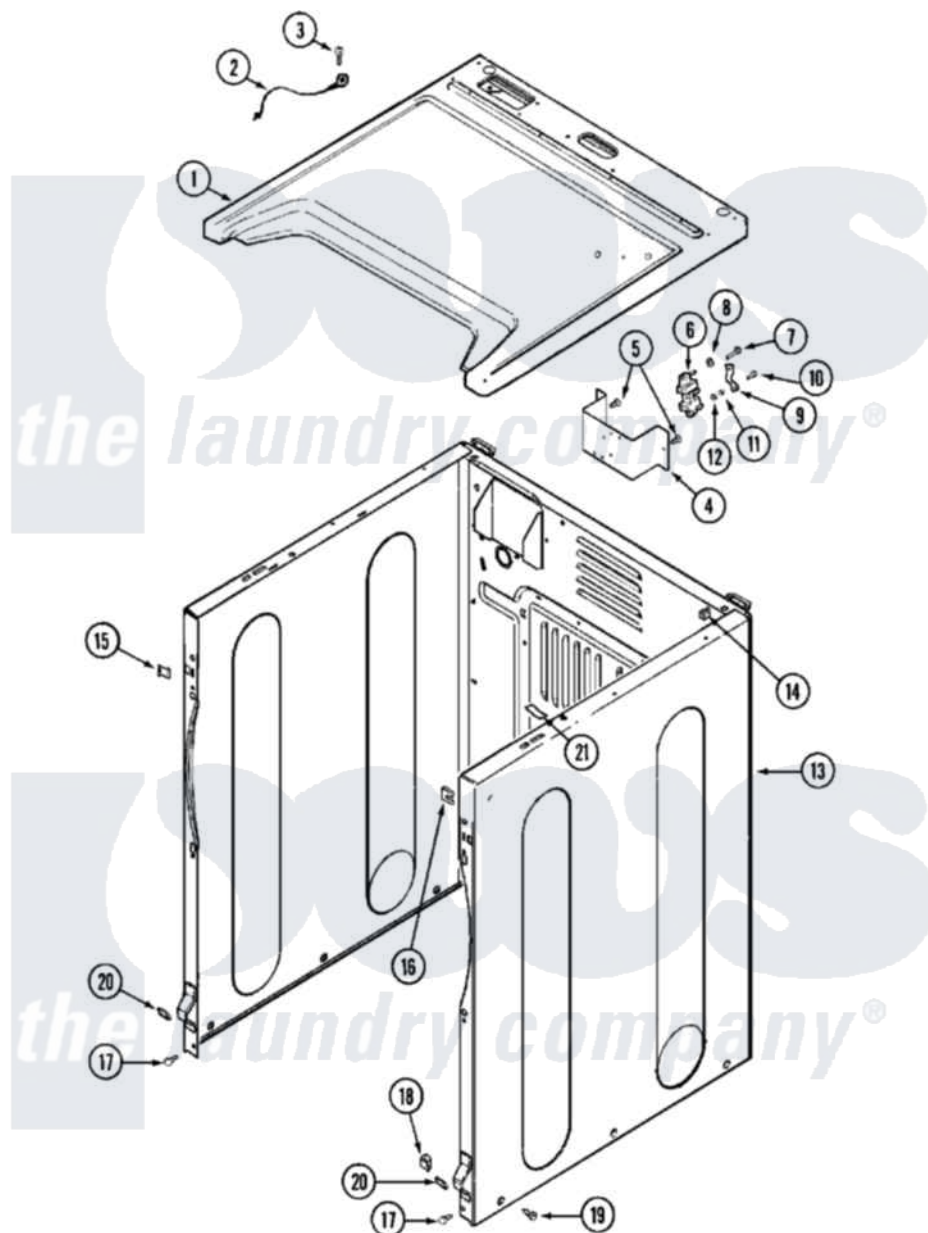

# Maytag MDE16CSAYW 10 - CABINET-FRONT (MDE16CSAYQ/MDE16CSAZQ)

Maytag [Residential Maytag MDE16CSAYW Dryer Parts](#) Parts Diagram 10 - CABINET-FRONT  
(MDE16CSAYQ/MDE16CSAZQ)

[Click on the part number to view part](#)

Item	Original Part Number	Replaced By	Status	Part Description
001	33002634		Not Available	COVER, TOP (BSQ-AS PK)
"	NLA		Not Available	COVER, TOP (BSQ)
002	<a href="#">22001959</a>			Wire, Ground
003	210186	<a href="#">3370225</a>		Screw
004	NLA		Not Available	BRACKET, TERMINAL BLOCK---NA
005	<a href="#">22001995</a>			Screw Note: Screw, Tumbler Front And Shroud
006	<a href="#">33001244</a>			Block, Terminal
007	Y312209	<a href="#">W10001200</a>		Screw
008	<a href="#">Y311270</a>			Washer, Terminal Block
009	<a href="#">Y312184</a>			Strap, Grounding
010	NLA		Not Available	SCREW, GROUND STRAP
011	311484	<a href="#">112432</a>		Nut
012	<a href="#">311093</a>			Washer, Terminal Connection