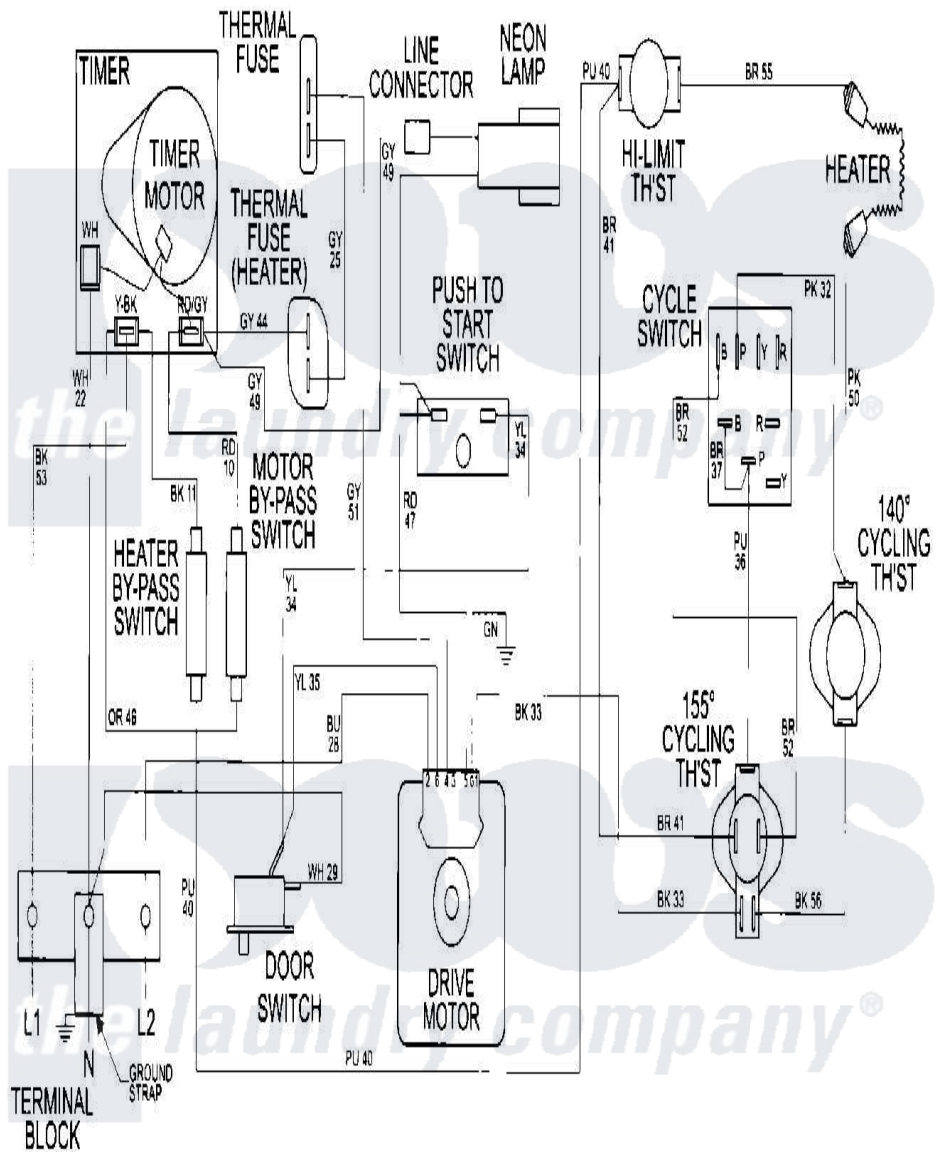

# Maytag MDE16CSAYW 11 - WIRING INFORMATION (SER PRE 19)

Maytag [Residential Maytag MDE16CSAYW Dryer Parts](#) Parts Diagram 11 - WIRING INFORMATION (SER PRE 19)

[Click on the part number to view part](#)

Item	Original Part Number	Replaced By	Status	Part Description
001	NLA		Not Available	WIRING INFORMATION