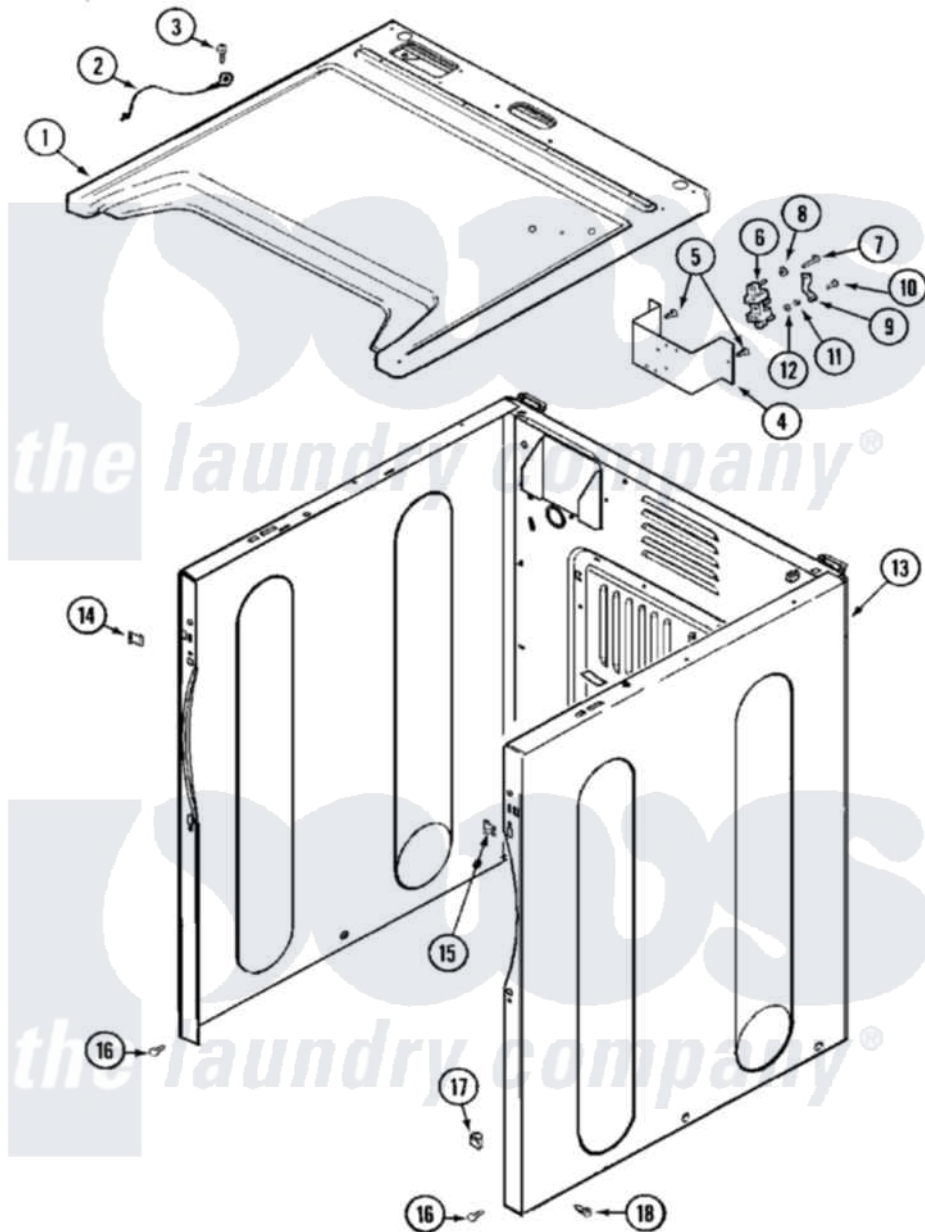

# Maytag MDE16CSAZA 02 - CABINET-FRONT

Maytag Residential Maytag MDE16CSAZA Dryer Parts Parts Diagram 02 - CABINET-FRONT  
 Click on the part number to view part

Item	Original Part Number	Replaced By	Status	Part Description
001	<a href="#">33001949</a>			Cover, Top
"	<a href="#">33002633</a>			Cover, Top
"	NLA		Not Available	COVER, TOP (ALM)
002	<a href="#">22001959</a>			Wire, Ground
003	210186	<a href="#">3370225</a>		Screw
004	NLA		Not Available	BRACKET, TERMINAL BLOCK---NA
005	<a href="#">22001995</a>			Screw Note: Screw, Tumbler Front And Shroud
006	<a href="#">33001244</a>			Block, Terminal
"	<a href="#">33002106</a>			Shield, Terminal Block
007	Y312209	<a href="#">W10001200</a>		Screw
008	<a href="#">Y311270</a>			Washer, Terminal Block
009	<a href="#">Y312184</a>			Strap, Grounding
010	NLA		Not Available	SCREW, GROUND STRAP
011	311484	<a href="#">112432</a>		Nut
012	<a href="#">311093</a>			Washer, Terminal Connection