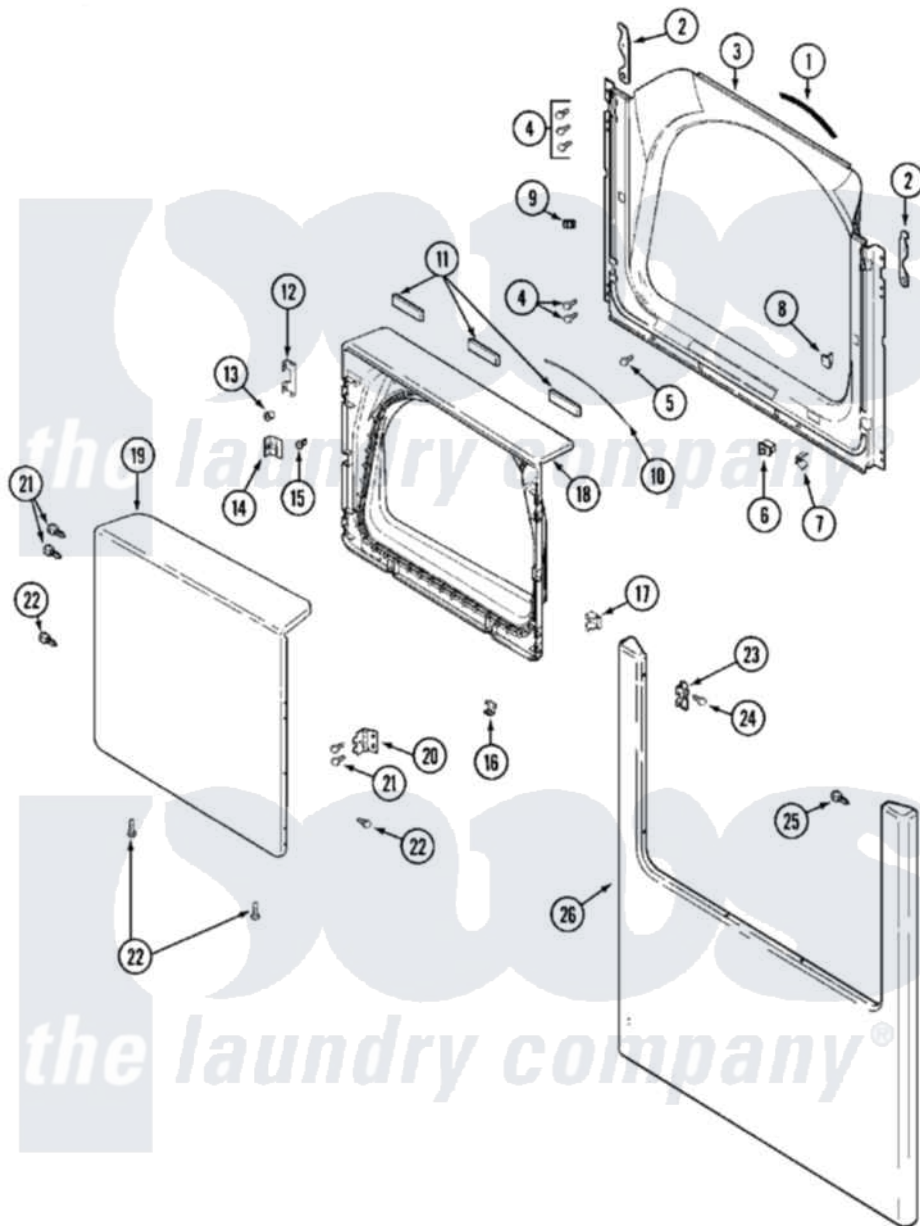

Maytag MDE16CSAZA 03 - DOOR

Maytag [Residential Maytag MDE16CSAZA Dryer Parts](#) Parts Diagram 03 - DOOR
 Click on the part number to view part

Item	Original Part Number	Replaced By	Status	Part Description
001	33001767			Seal, Shroud
002	22002247	33002597		Hook, Security
003	33001900			Shroud
"	33001954			Shroud
"	NLA		Not Available	(ALM)
004	22001995			Screw Note: Screw, Tumbler Front And Shroud
005	33001768			Screw, Shroud Note: Screw, Shroud And Outlet Duct
006	33001509	W10169313		Switch-Dor
"	33002167			Switch, Door
"	33002239			Switch, Door
007	33001760			Bracket, Hinge
008	NLA		Not Available	PLUG, DOOR CATCH
009	Y304578	LA-1003		Door Catch Kit
010	33002094			Seal, Door
011	33001268		Not Available	PAD, DOOR

012	22002038		Clip, Door
013	33001771		Bushing, Inner Door
014	33001793		Bracket, Strike
015	33001761		Strike, Door
016	22002039		Clip, Door
017	33001763		Plug, Inner Door
018	22002039		Clip, Door
"	22002063		Screw No.8-18AB Wafer Head
"	33001899		Door, Inner
"	33001908		DOOR, INNER (ALM)
"	33002351		Screw
019	33001904		Door, Outer
"	NLA	Not Available	(ALM)
020	33001759		Hinge, Door
021	22002062	98006631	Screw
022	22002063		Screw No.8-18AB Wafer Head
"	22002064	489355	Screw, 8 X 1/2
023	33001764		Cover, Hinge Hole
"	33001765		Cover, Hinge Hole
024	33001846		Screw, Hinge Hole Cover
025	22002243		Screw, Front Panel And Hinge
"	22002244		Clip, Grounding
026	213280	204439	Screw And Fstner Assembly
"	22002239		Clip, Front Panel
"	33001901		Panel, Front
"	NLA	Not Available	(ALM)