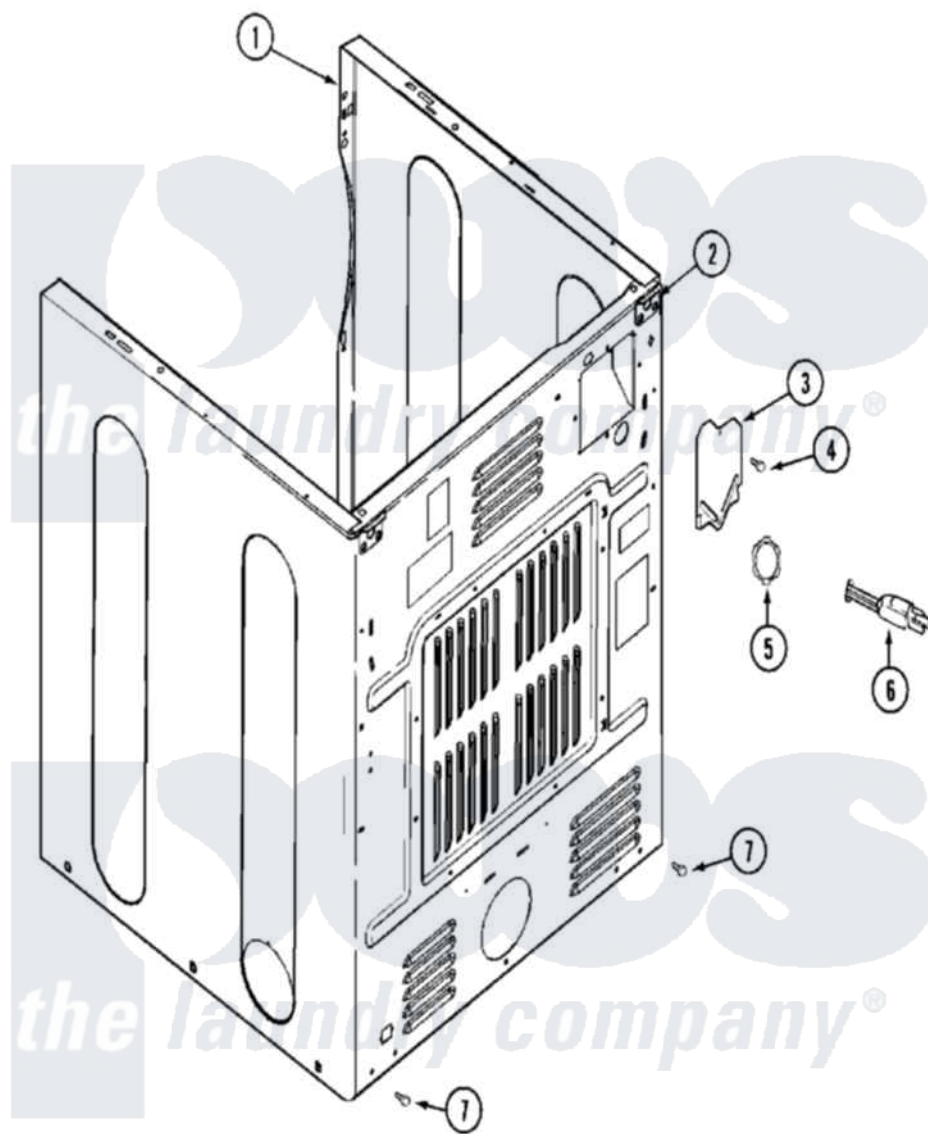

Maytag MDE16CSAZA 04 - CABINET-REAR

Maytag Residential Maytag MDE16CSAZA Dryer Parts Parts Diagram 04 - CABINET-REAR
 Click on the part number to view part

Item	Original Part Number	Replaced By	Status	Part Description
001	NLA		Not Available	CABINET (WHT)
002	22001995			Screw Note: Screw, Tumbler Front And Shroud
"	22003367	22004095		Hinge, Plastic
"	NLA		Not Available	BRACKET, CABINET HINGE
003	33001795			Cover, Terminal Block
004	22001995			Screw Note: Screw, Tumbler Front And Shroud
"	Y912873			Screw, Terminal Block Bracket
005	33001425			Locknut, Eared For Canadian
006	305168	33002916		Power Cord, Canadian 240V
007	22001995			Screw Note: Screw, Tumbler Front And Shroud