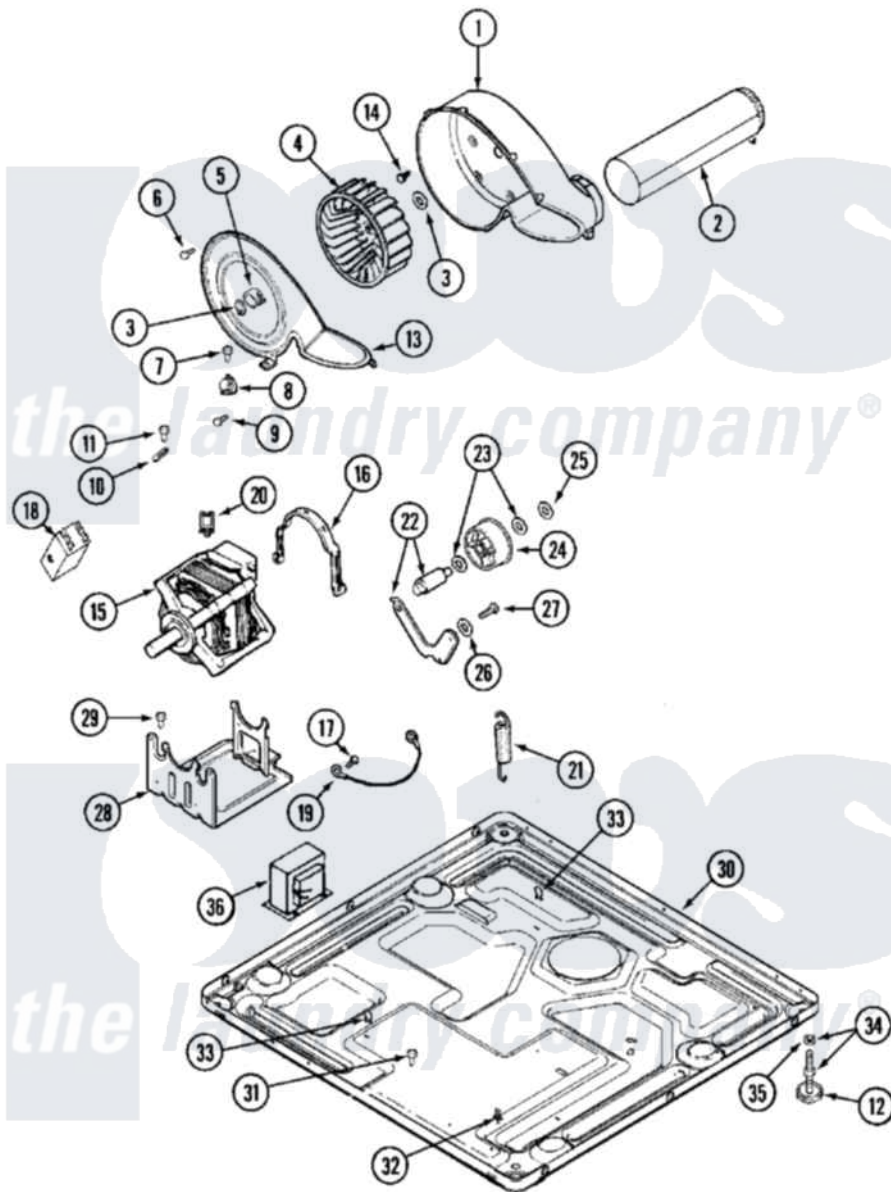

Maytag MDE16CSAZA 07 - MOTOR DRIVE

Maytag [Residential Maytag MDE16CSAZA Dryer Parts](#) Parts Diagram 07 - MOTOR DRIVE
 Click on the part number to view part

Item	Original Part Number	Replaced By	Status	Part Description
001	33001789			Housing, Blower
002	22001995			Screw Note: Screw, Tumbler Front And Shroud
"	33001800			Duct Assembly, Exhaust
003	410233	9703438		Ring-Retrn
004	33001790			Wheel, Blower
"	33002797			Wheel, Blower
005	312967			Clamp, Blower Housing
006	33001855	33002917		Screw, No.10-16
007	Y313561			Screw----NA
008	303392			Thermostat, Cycling
"	306967			Thermostat, Multi-Temp Part Not Used Mde26ct-MN Only
"	33001306			Wire Harness, Thermostats
009	22001996	3370225		Screw
010	33001762			Fuse, Thermal
011	NLA		Not Available	SCREW, THERMAL CUT-OFF