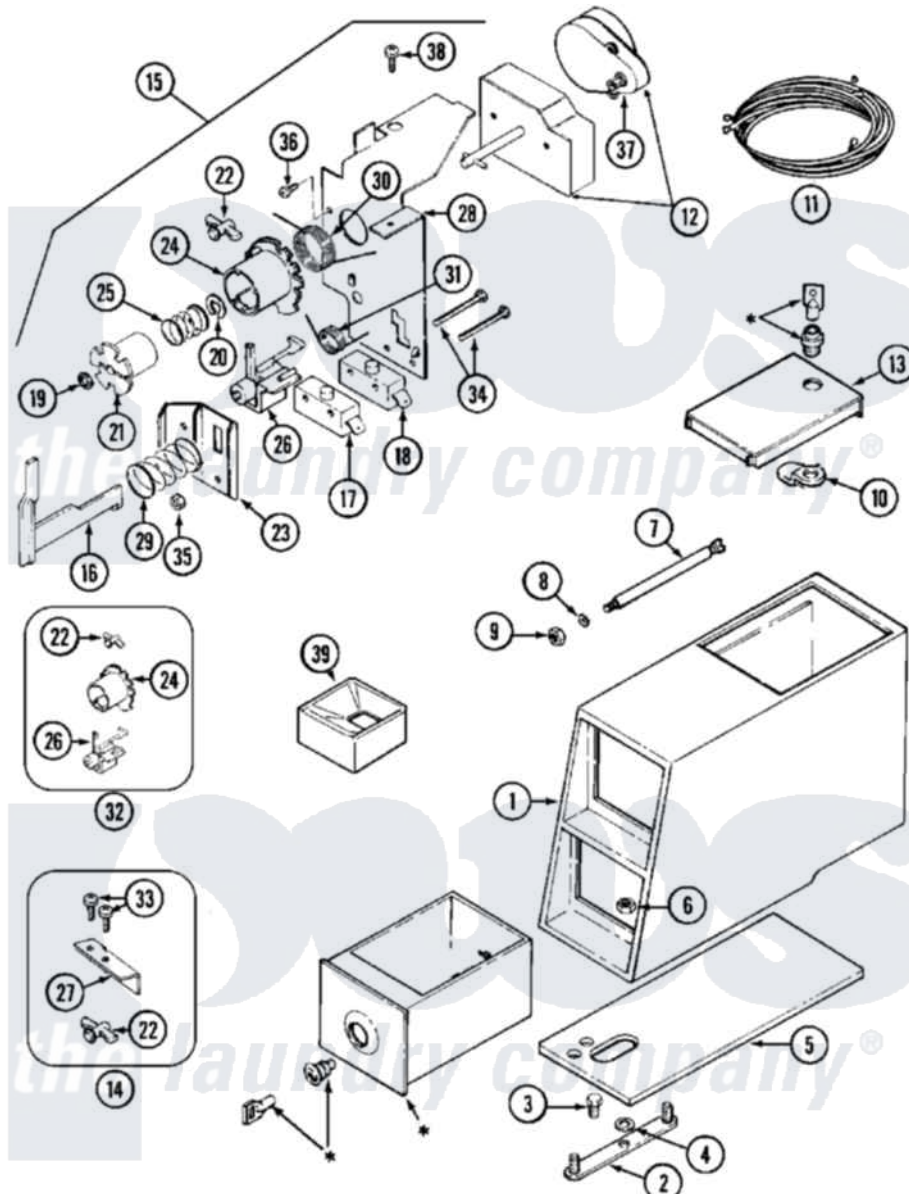

# Maytag MDE16CSAZA 08 - CONTROL CENTER

\* CONTACT YOUR COMMERCIAL LAUNDRY DISTRIBUTOR

Maytag [Residential Maytag MDE16CSAZA Dryer Parts](#) Parts Diagram 08 - CONTROL CENTER  
 Click on the part number to view part

Item	Original Part Number	Replaced By	Status	Part Description
001	22002478		Not Available	VAULT, COIN (WHT) (ORIGINAL COIN VAULT NLA USE)
"	22002479	<a href="#">22002885</a>		Vault, Coin
002	22001810		Not Available	STRAP, MOUNTING
003	211294	<a href="#">90767</a>		Screw, 8A X 3/8 HeX Washer Head Tapping
004	<a href="#">910309</a>			Washer, Mounting Strap
005	<a href="#">22002072</a>			Gasket, Control Center
"	22002073	<a href="#">22002618</a>		Gasket, Control Center
006	Y052740	<a href="#">62739</a>		Nut, Lock
007	22001903	<a href="#">8576635</a>		Bolt
008	<a href="#">910387</a>			Lockwasher, Vault Assembly
009	<a href="#">Y052721</a>			Nut, Terminal Block Plate
010	NLA		Not Available	CAM, LOCKING
011	<a href="#">33001195</a>			Wire Harness, Timer
012	33001155	<a href="#">33002115</a>		Timer