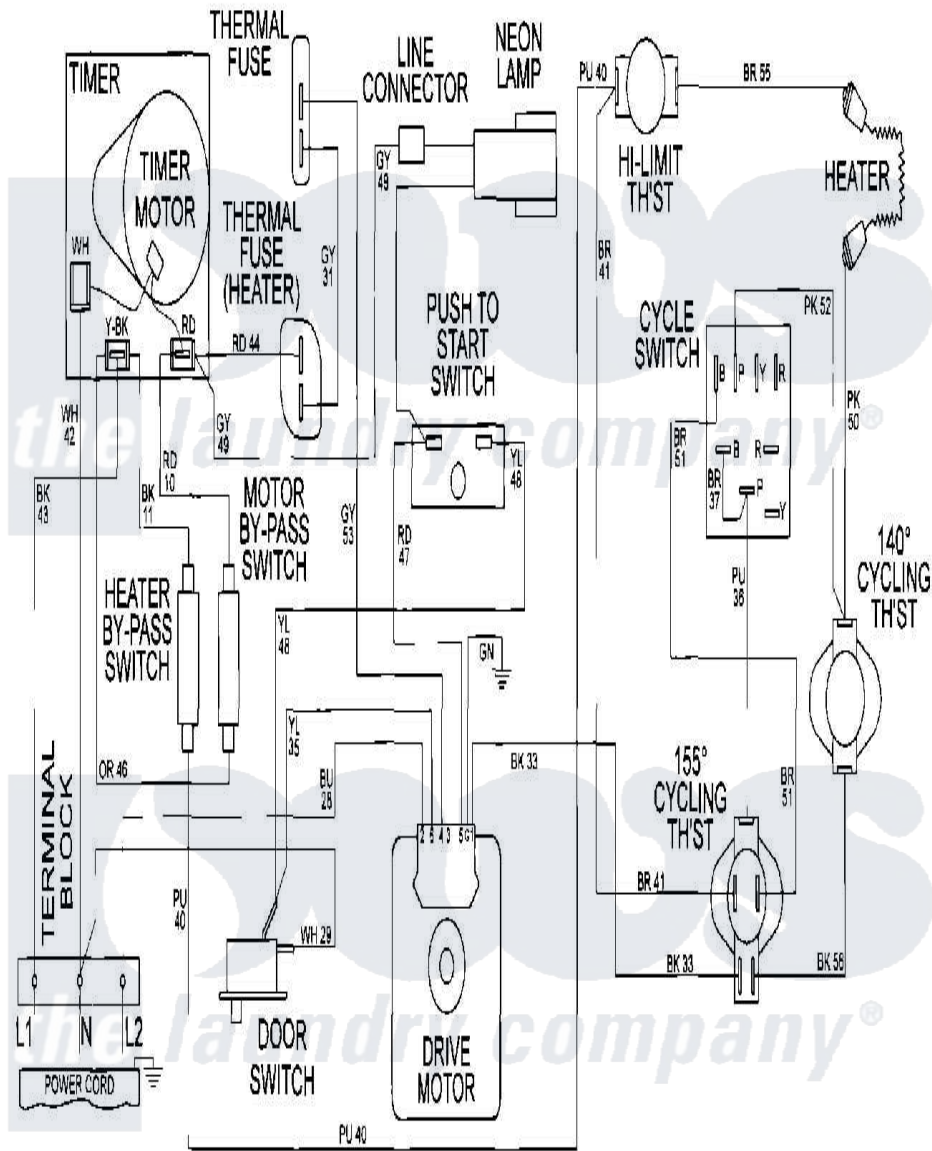

Maytag MDE16CSAZA 09 - WIRING INFORMATION

Maytag Residential Maytag MDE16CSAZA Dryer Parts Parts Diagram 09 - WIRING INFORMATION
 Click on the part number to view part

Item	Original Part Number	Replaced By	Status	Part Description
001	NLA		Not Available	WIRING INFORMATION