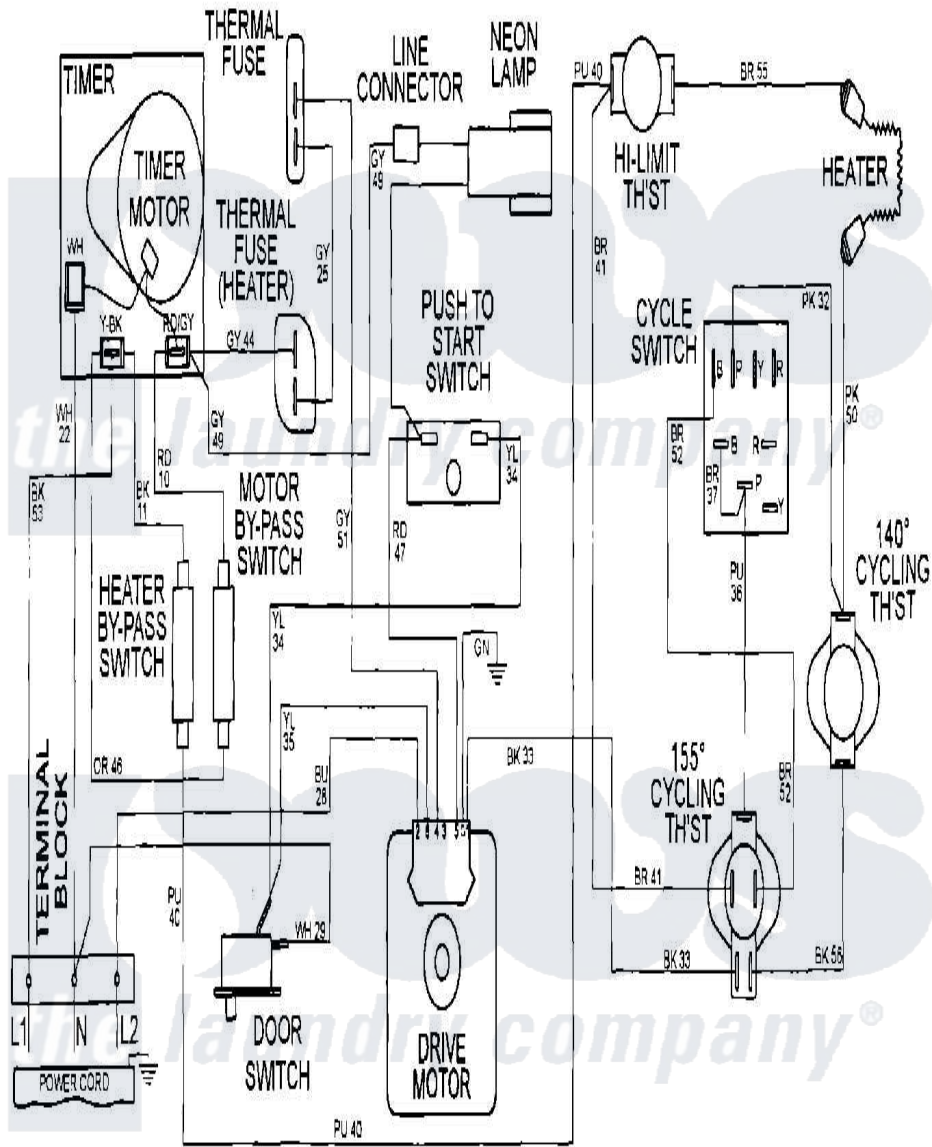

Maytag MDE16CSAZQ 09 - WIRING INFORMATION (MDE16CSAZQ)

Maytag Residential Maytag MDE16CSAZQ Dryer Parts Parts Diagram 09 - WIRING INFORMATION (MDE16CSAZQ)

[Click on the part number to view part](#)

Item	Original Part Number	Replaced By	Status	Part Description
001	NLA		Not Available	WIRING INFORMATION