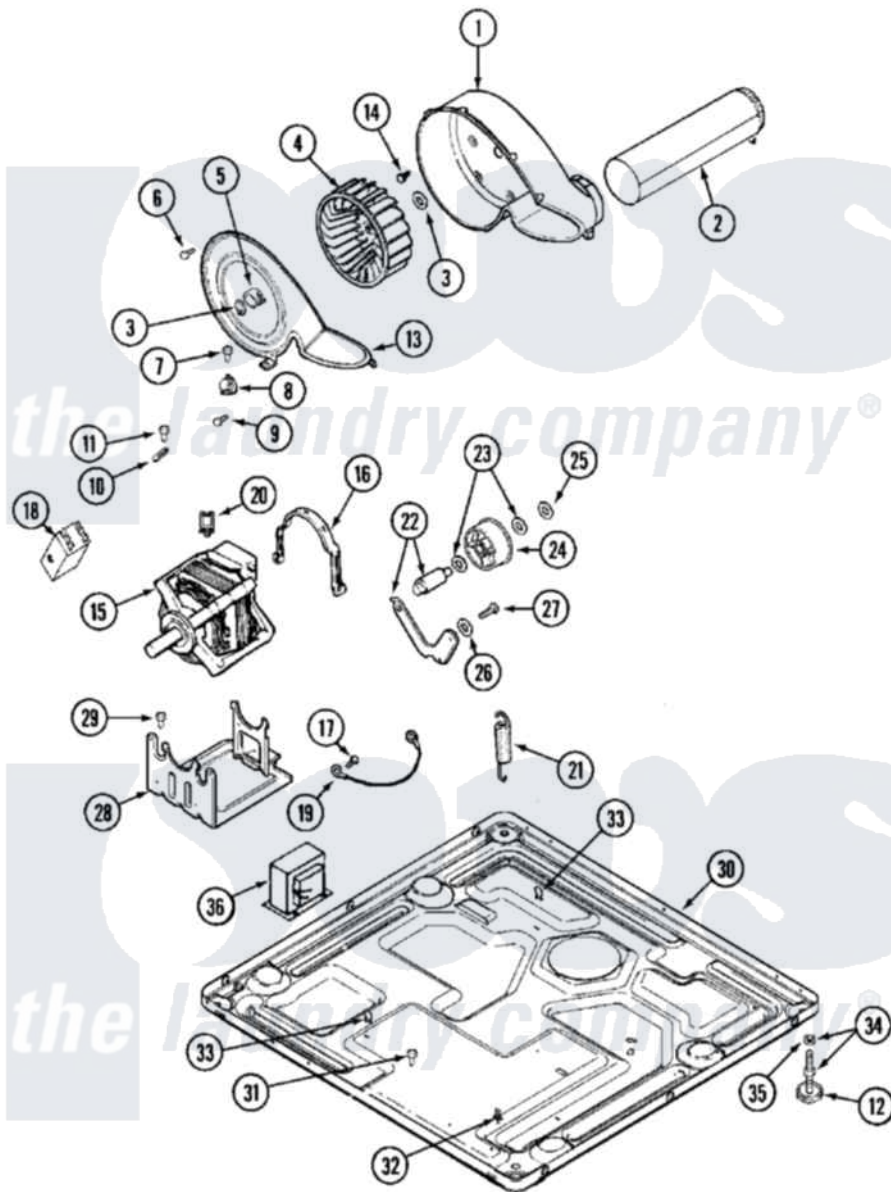

Maytag MDE16CSAZW 05 - MOTOR DRIVE

Maytag [Residential Maytag MDE16CSAZW Dryer Parts](#) Parts Diagram 05 - MOTOR DRIVE
 Click on the part number to view part

Item	Original Part Number	Replaced By	Status	Part Description
001	33001789			Housing, Blower
002	22001995			Screw Note: Screw, Tumbler Front And Shroud
"	33001800			Duct Assembly, Exhaust
003	410233	9703438		Ring-Retrn
004	33001790			Wheel, Blower
"	33002797			Wheel, Blower
005	312967			Clamp, Blower Housing
006	33001855	33002917		Screw, No.10-16
007	Y313561			Screw----NA
008	303392			Thermostat, Cycling
"	306967			Thermostat, Multi-Temp Part Not Used Mde26ct-MN Only
"	33001306			Wire Harness, Thermostats
009	22001996	3370225		Screw
010	33001762			Fuse, Thermal
011	NLA		Not Available	SCREW, THERMAL CUT-OFF