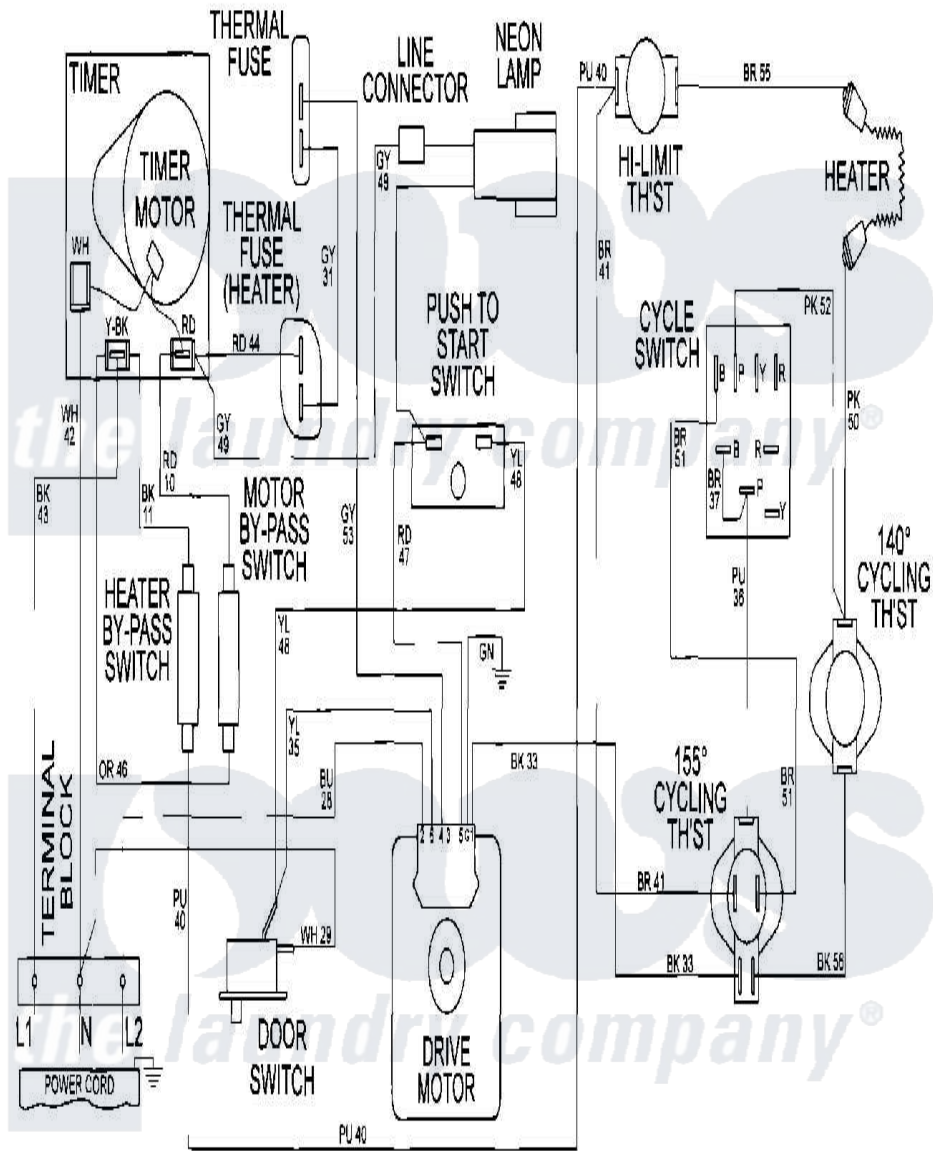

# Maytag MDE16CSAZW 07 - WIRING INFORMATION

Maytag Residential Maytag MDE16CSAZW Dryer Parts Parts Diagram 07 - WIRING INFORMATION  
 Click on the part number to view part

Item	Original Part Number	Replaced By	Status	Part Description
001	NLA		Not Available	WIRING INFORMATION