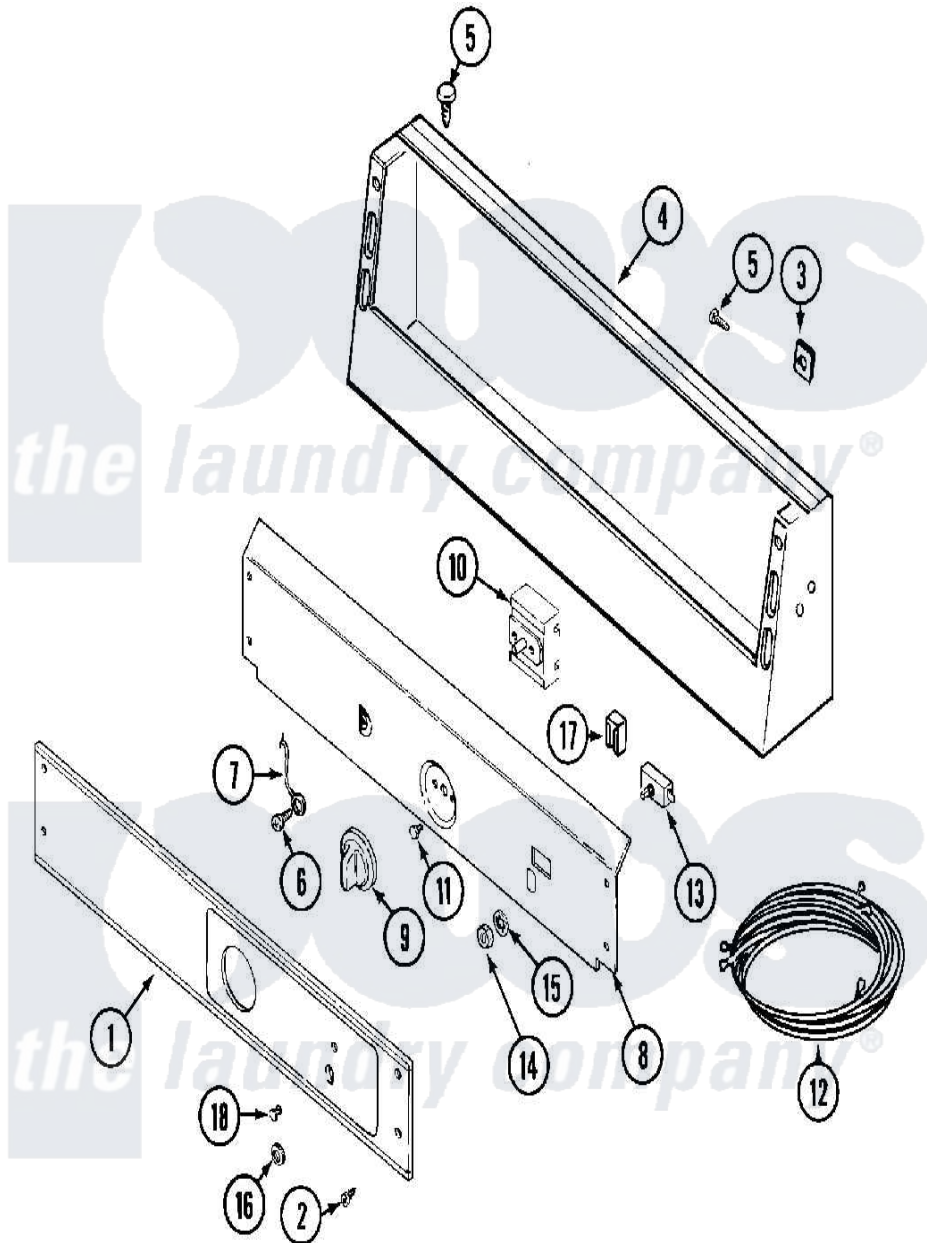

Maytag MDE16CSDGW 01 - CONTROL PANEL

Maytag [Residential Maytag MDE16CSDGW Dryer Parts](#) Parts Diagram 01 - CONTROL PANEL
 Click on the part number to view part

Item	Original Part Number	Replaced By	Status	Part Description
001	33002938			Facia - Cs
002	215506			Screw, Control Panel Overlay
003	215506			Screw, Control Panel Overlay
004	22003089			Console
005	212276	W10116760		Screw
006	211252			Screw, Ground Wire
007	205810			Wire, Ground
008	33002522			Bracket, Back
009	306938			Knob, Selector Switch
010	307237	W10327105		Switch, Cycle Selection
"	33002276			Switch, Cycle Selector
011	Y313588	488234		Screw 8-32 X 1/4
012	33002240			Wire Harness, Main
"	33002243			Wire Harness, Main
013	306940	W10149462		Switch, Push-To-Start
014	Y312706	422617		Nut

015	312751		Lockwasher, Start Switch
016	Y312702		Knurled Nut, Start Switch
017	22001365	W10139459	Lamp-Indicator 230 V.
"	33002798	Y303703	Pilot Light
018	215564		Lens, Indicator Light
019	16009021		Manual, Service-No Refund
"	33002671		Use And Care Manual
"	33002712	Not Available	MANUAL, OWNERS