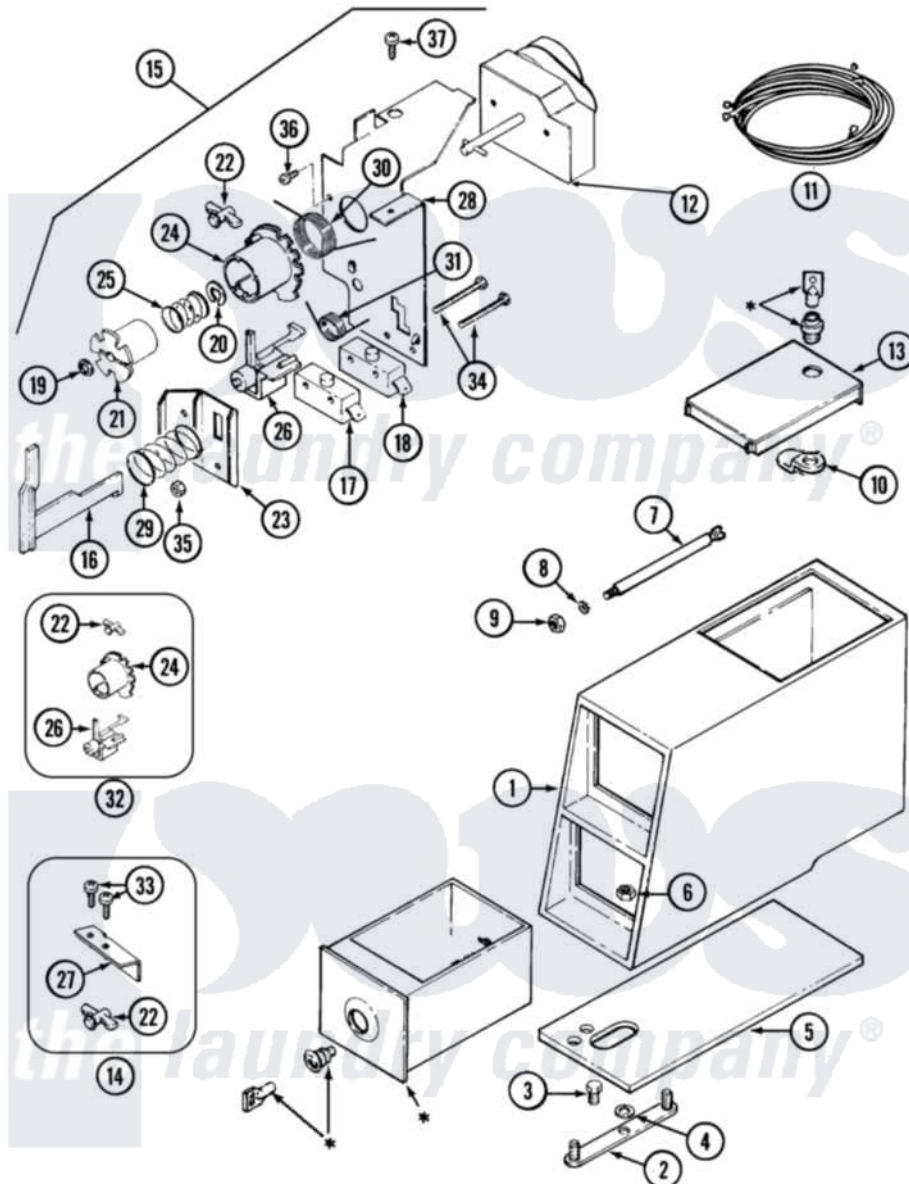

# Maytag MDE16CSDGW 02 - CONTROL CENTER

• CONTACT YOUR COMMERCIAL LAUNDRY DISTRIBUTOR

Maytag [Residential Maytag MDE16CSDGW Dryer Parts](#) Parts Diagram 02 - CONTROL CENTER  
 Click on the part number to view part

Item	Original Part Number	Replaced By	Status	Part Description
001	22002478		Not Available	VAULT, COIN (WHT) (ORIGINAL COIN VAULT NLA USE
002	22001810		Not Available	STRAP, MOUNTING
003	211294	<a href="#">90767</a>		Screw, 8A X 3/8 HeX Washer Head Tapping
004	<a href="#">910309</a>			Washer, Mounting Strap
005	<a href="#">22002072</a>			Gasket, Control Center
006	Y052740	<a href="#">62739</a>		Nut, Lock
007	22001903	<a href="#">8576635</a>		Bolt
008	<a href="#">910387</a>			Lockwasher, Vault Assembly
009	<a href="#">Y052721</a>			Nut, Terminal Block Plate
010	<a href="#">22003677</a>			Nut, Locking Cam
011	<a href="#">33001195</a>			Wire Harness, Timer
012	<a href="#">33002115</a>			Timer
"	<a href="#">33002136</a>			Timer
013	<a href="#">22001881</a>			Grommet, Double