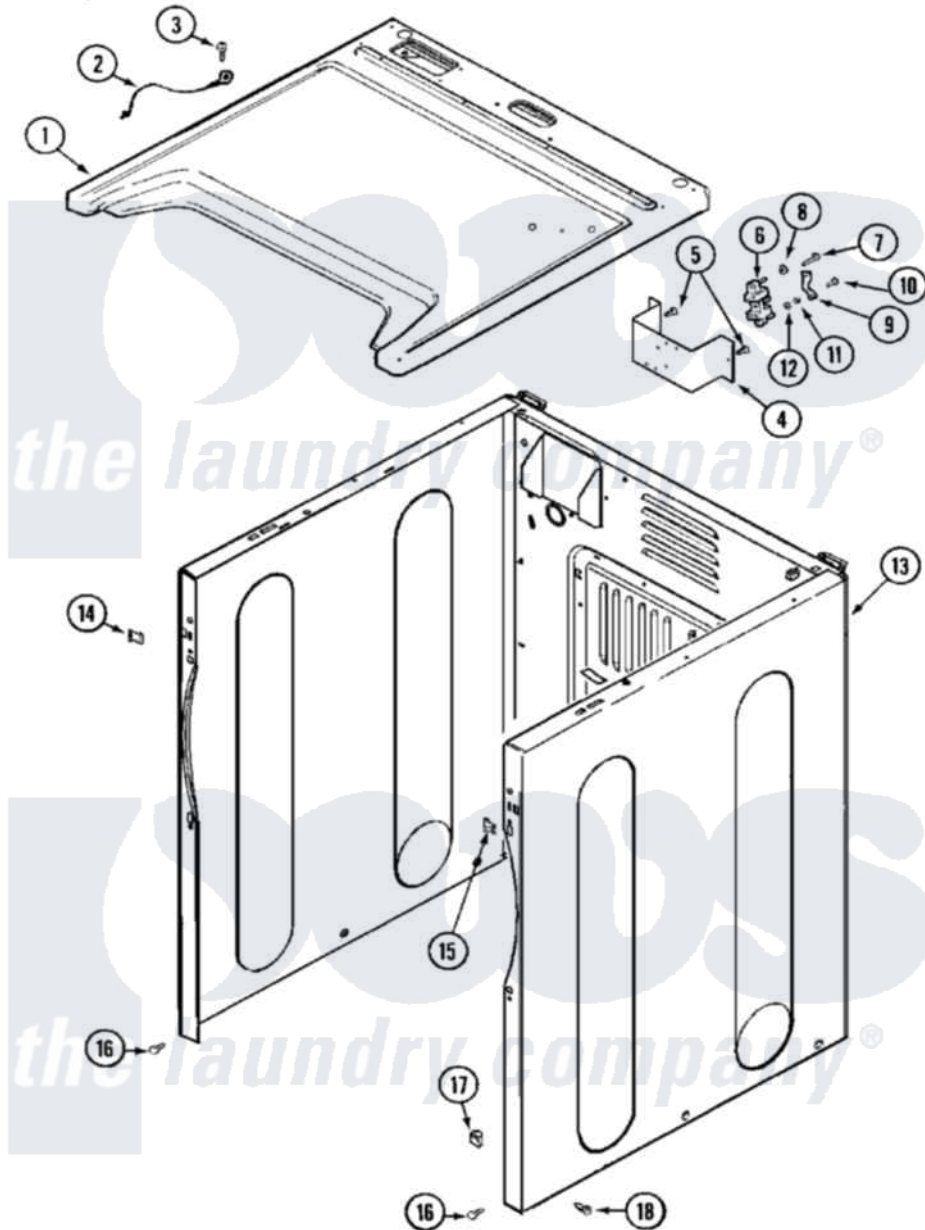

Maytag MDE16CSDGW 03 - CABINET-FRONT

Maytag Residential Maytag MDE16CSDGW Dryer Parts Parts Diagram 03 - CABINET-FRONT
 Click on the part number to view part

Item	Original Part Number	Replaced By	Status	Part Description
001	33002633			Cover, Top
002	22001959			Wire, Ground
003	210186	3370225		Screw
004	NLA		Not Available	BRACKET, TERMINAL BLOCK---NA
005	22001995			Screw Note: Screw, Tumbler Front And Shroud
006	33001244			Block, Terminal
"	33002106			Shield, Terminal Block
"	33002259			Block, Terminal
007	Y312209	W10001200		Screw
008	Y311270			Washer, Terminal Block
009	Y312184			Strap, Grounding
010	NLA		Not Available	SCREW, GROUND STRAP
011	311484	112432		Nut
012	311093			Washer, Terminal Connection
013	NLA		Not Available	CABINET ASSY (WHT-AS)

013

NLA

Not Available

PK)

014 [22002049](#)

Clip Note: Clip, Front Panel

015 213280

[204439](#)