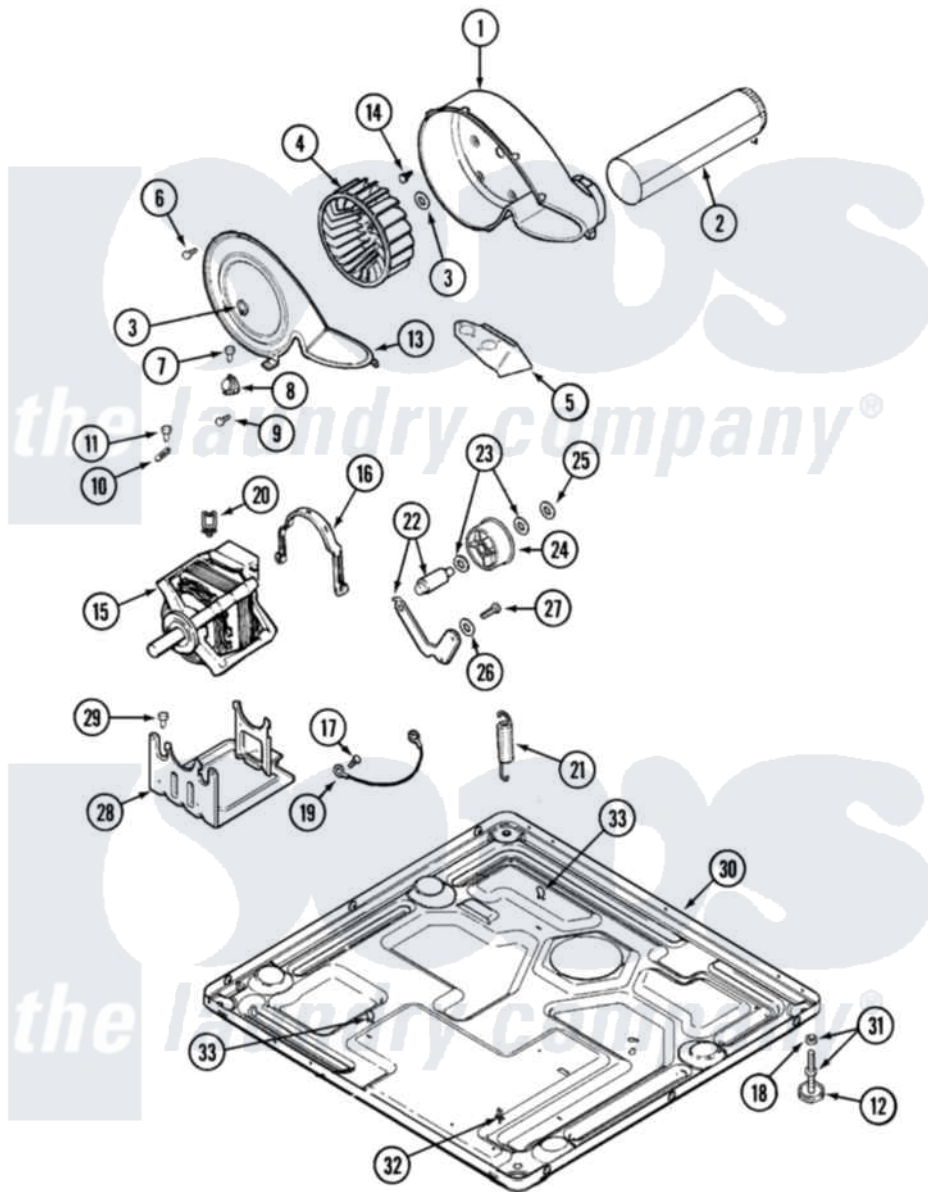

Maytag MDE16CSDGW 08 - MOTOR DRIVE

Maytag Residential Maytag MDE16CSDGW Dryer Parts Parts Diagram 08 - MOTOR DRIVE
 Click on the part number to view part

Item	Original Part Number	Replaced By	Status	Part Description
001	33001789			Housing, Blower
002	22001995			Screw Note: Screw, Tumbler Front And Shroud
"	33001800			Duct Assembly, Exhaust
003	410233	9703438		Ring-Retrn
004	33002797			Wheel, Blower
005	33001837			Cover, Thermostat
006	33001855	33002917		Screw, No.10-16
007	Y313561			Screw---NA
008	303392			Thermostat, Cycling
"	306967			Thermostat, Multi-Temp Part Not Used Mde26ct-MN Only
"	33001306			Wire Harness, Thermostats
009	22001996	3370225		Screw
010	33001762			Fuse, Thermal
011	NLA		Not Available	SCREW, THERMAL CUT-OFF
012	Y314137			Foot, Rubber

013	33002711		Cover, Blower Housing
014	314818	1163839	Screw
015	33002795		Motor, Drive 60Hz
"	33002796	W10197708	Motor-Drive
016	33002221	Y015825	Clip, Motor To Motor Support
017	910343	488234	Screw 8-32 X 1/4
018	Y052740	62739	Nut, Lock
019	901220		Ground Wire
020	Y310376		Clip, Door Switch Harness
021	33002460	33002459	Assembly, Spring And Plug
"	33002461		Plug For Spring
022	33001840	6-3705180	Idler Arm
023	Y312527		Washer, Idler Shaft
024	33001783	6-3700340	Bearing- I
025	312958	354987	Ring, Retaining
026	33002218		Grommet, Idler Arm
027	Y014874		Screw, Idler Arm And Sleeve
028	33002817		Motor Support, Offset
029	Y313561		Screw----NA
030	NLA	Not Available	BASE, (LWR)----NA
031	Y305086		Adjustable Leg And Nut
032	315471	22003298	Retainer, Wire
033	410490		Spring, Retainer Wire Harness