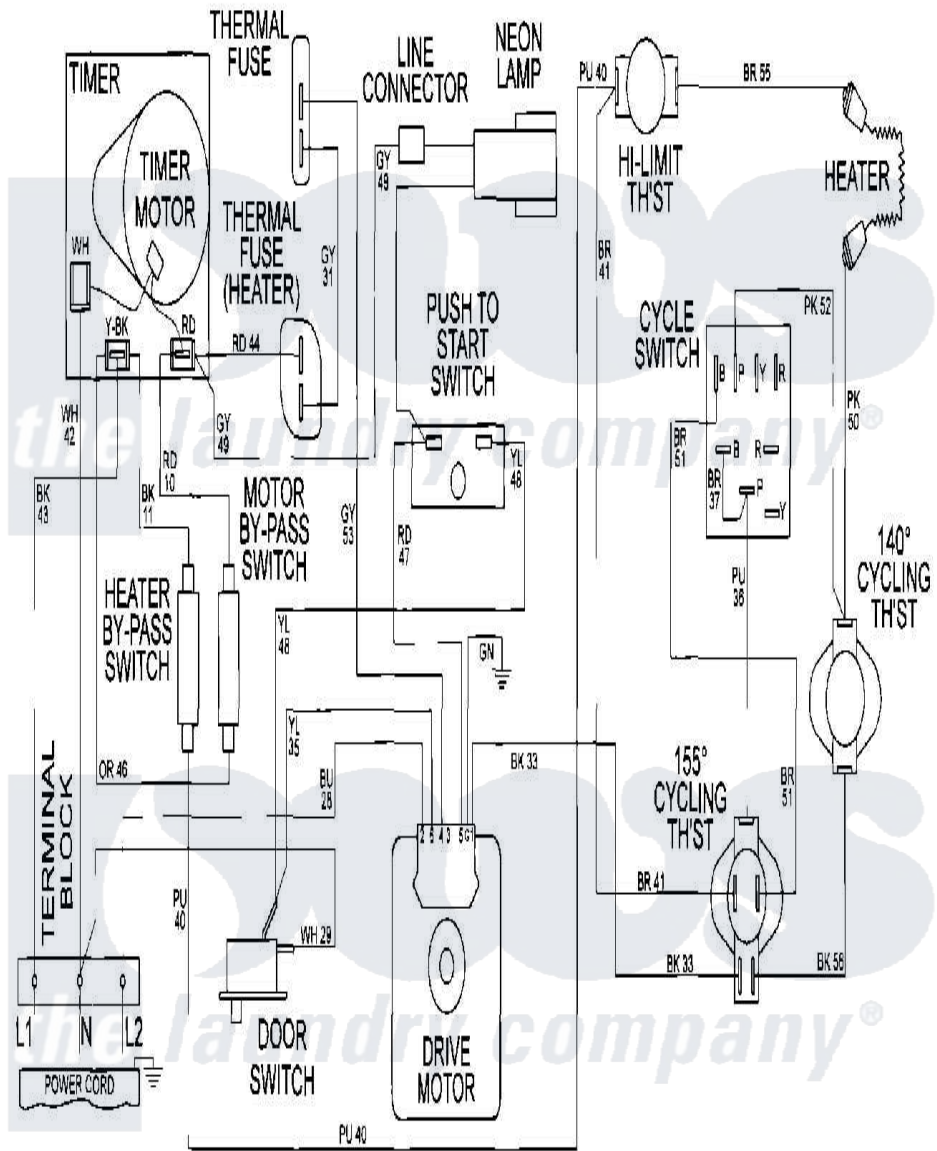

Maytag MDE16CSDGW 09 - WIRING INFORMATION

Maytag Residential Maytag MDE16CSDGW Dryer Parts Parts Diagram 09 - WIRING INFORMATION
 Click on the part number to view part

Item	Original Part Number	Replaced By	Status	Part Description
001	NLA		Not Available	WIRING INFORMATION