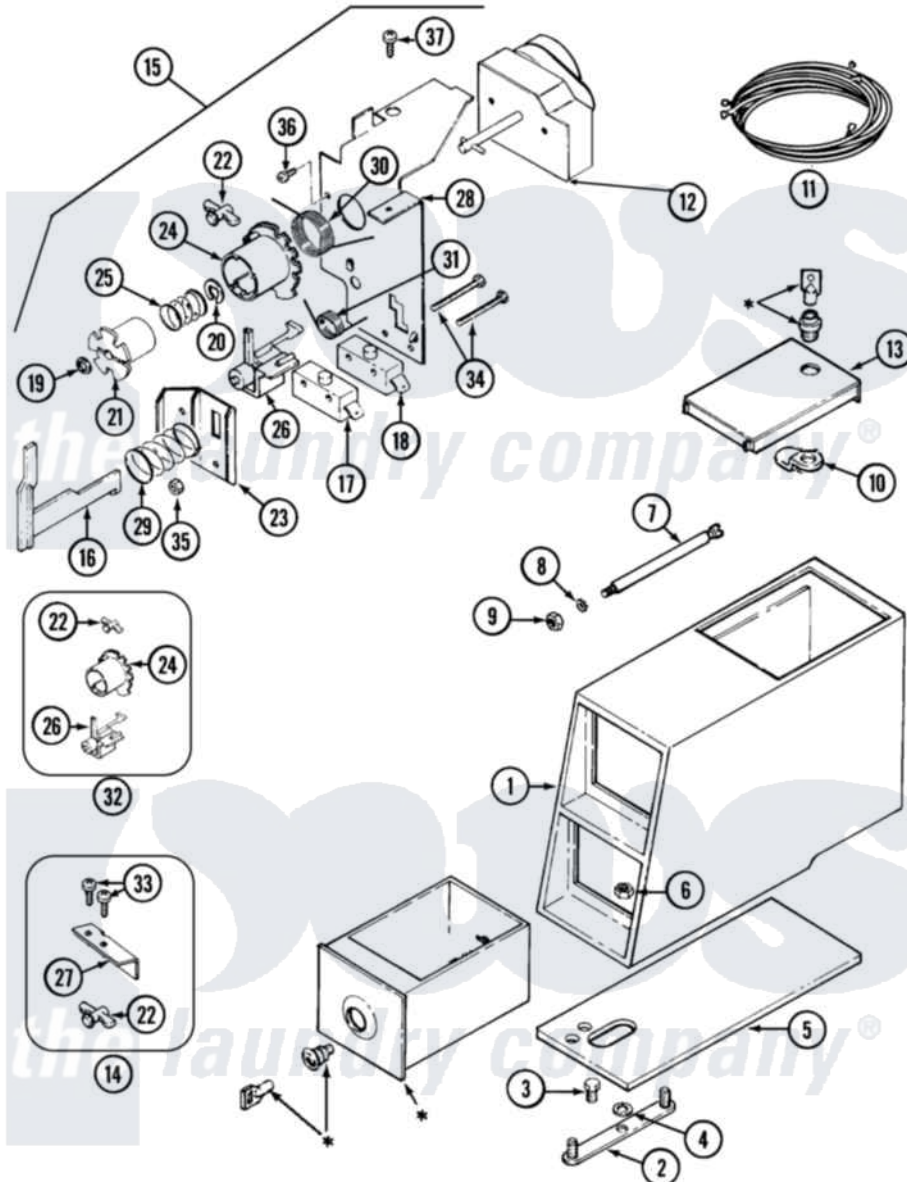

# Maytag MDE16CSDYW 02 - CONTROL CENTER

• CONTACT YOUR COMMERCIAL LAUNDRY DISTRIBUTOR

Maytag [Residential Maytag MDE16CSDYW Dryer Parts](#) Parts Diagram 02 - CONTROL CENTER  
 Click on the part number to view part

Item	Original Part Number	Replaced By	Status	Part Description
001	22002478		Not Available	VAULT, COIN (WHT) (ORIGINAL COIN VAULT NLA USE
002	22001810		Not Available	STRAP, MOUNTING
003	211294	<a href="#">90767</a>		Screw, 8A X 3/8 HeX Washer Head Tapping
004	<a href="#">910309</a>			Washer, Mounting Strap
005	<a href="#">22002072</a>			Gasket, Control Center
006	Y052740	<a href="#">62739</a>		Nut, Lock
007	22001903	<a href="#">8576635</a>		Bolt
008	<a href="#">910387</a>			Lockwasher, Vault Assembly
009	<a href="#">Y052721</a>			Nut, Terminal Block Plate
010	<a href="#">22003677</a>			Nut, Locking Cam
011	<a href="#">33001195</a>			Wire Harness, Timer
012	<a href="#">33002115</a>			Timer
"	<a href="#">33002136</a>			Timer
013	<a href="#">22001881</a>			Grommet, Double