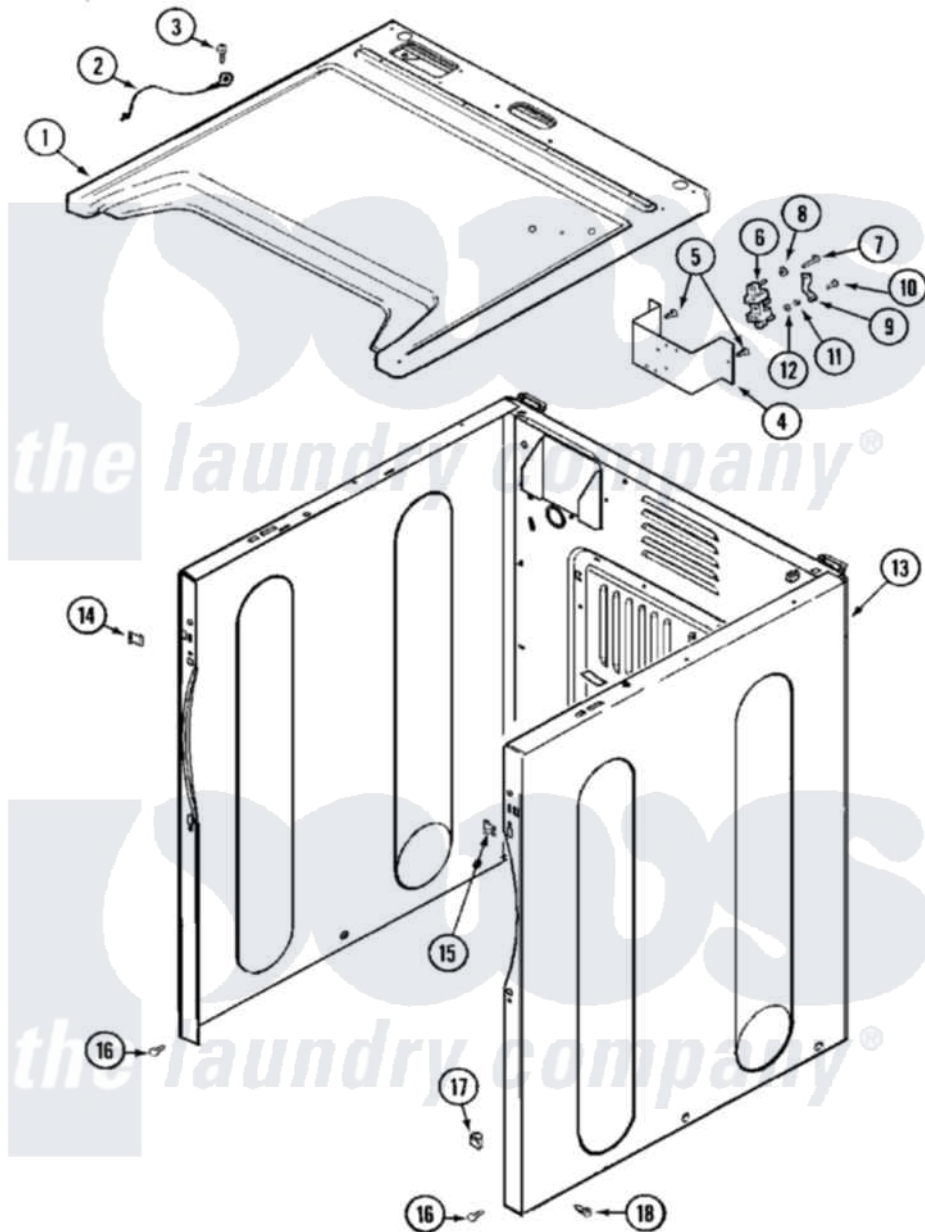

# Maytag MDE16CSDYW 03 - CABINET-FRONT

Maytag [Residential Maytag MDE16CSDYW Dryer Parts](#) Parts Diagram 03 - CABINET-FRONT  
 Click on the part number to view part

Item	Original Part Number	Replaced By	Status	Part Description
001	<a href="#">33002633</a>			Cover, Top
002	<a href="#">22001959</a>			Wire, Ground
003	210186	<a href="#">3370225</a>		Screw
004	NLA		Not Available	BRACKET, TERMINAL BLOCK---NA
005	<a href="#">22001995</a>			Screw Note: Screw, Tumbler Front And Shroud
006	<a href="#">33001244</a>			Block, Terminal
"	<a href="#">33002106</a>			Shield, Terminal Block
"	<a href="#">33002259</a>			Block, Terminal
007	Y312209	<a href="#">W10001200</a>		Screw
008	<a href="#">Y311270</a>			Washer, Terminal Block
009	<a href="#">Y312184</a>			Strap, Grounding
010	NLA		Not Available	SCREW, GROUND STRAP
011	311484	<a href="#">112432</a>		Nut
012	<a href="#">311093</a>			Washer, Terminal Connection
013	NLA		Not Available	CABINET ASSY (WHT-AS)

013

NLA

Not Available

PK)

014 [22002049](#)

Clip Note: Clip, Front Panel

015 213280

[204439](#)