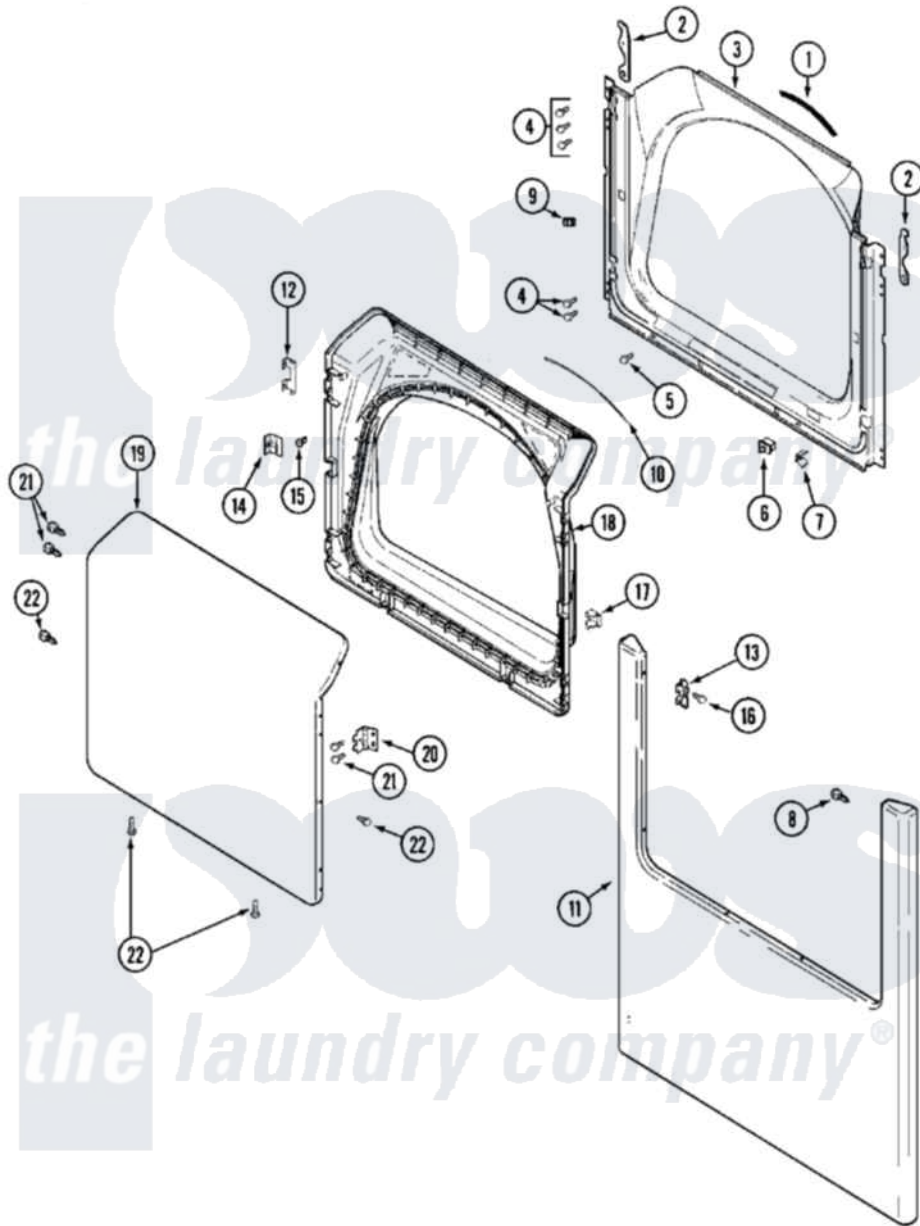

# Maytag MDE16CSDYW 04 - DOOR

Maytag [Residential Maytag MDE16CSDYW Dryer Parts](#) Parts Diagram 04 - DOOR  
 Click on the part number to view part

Item	Original Part Number	Replaced By	Status	Part Description
001	<a href="#">33001767</a>			Seal, Shroud
002	<a href="#">33002597</a>			Hook, Security
003	<a href="#">33001900</a>			Shroud
004	<a href="#">22001995</a>			Screw Note: Screw, Tumbler Front And Shroud
005	33001855	<a href="#">33002917</a>		Screw, No.10-16
006	33001509	<a href="#">W10169313</a>		Switch-Dor
"	<a href="#">33002239</a>			Switch, Door
007	<a href="#">33001760</a>			Bracket, Hinge
008	<a href="#">22002243</a>			Screw, Front Panel And Hinge
"	<a href="#">22002244</a>			Clip, Grounding
009	Y304578	<a href="#">LA-1003</a>		Door Catch Kit
010	<a href="#">33002094</a>			Seal, Door
011	<a href="#">22002239</a>			Clip, Front Panel
"	<a href="#">33001901</a>			Panel, Front
012	<a href="#">22002038</a>			Clip, Door
013	<a href="#">33001771</a>			Bushing, Inner Door

014	<a href="#">33001793</a>		Bracket, Strike
015	<a href="#">33001761</a>		Strike, Door
016	<a href="#">22002039</a>		Clip, Door
017	<a href="#">33001763</a>		Plug, Inner Door
018	<a href="#">33001899</a>		Door, Inner
019	<a href="#">33001904</a>		Door, Outer
020	<a href="#">33001759</a>		Hinge, Door
021	22002062	<a href="#">98006631</a>	Screw
022	<a href="#">22002063</a>		Screw No.8-18AB Wafer Head
023	<a href="#">33001764</a>		Cover, Hinge Hole
024	<a href="#">33001846</a>		Screw, Hinge Hole Cover