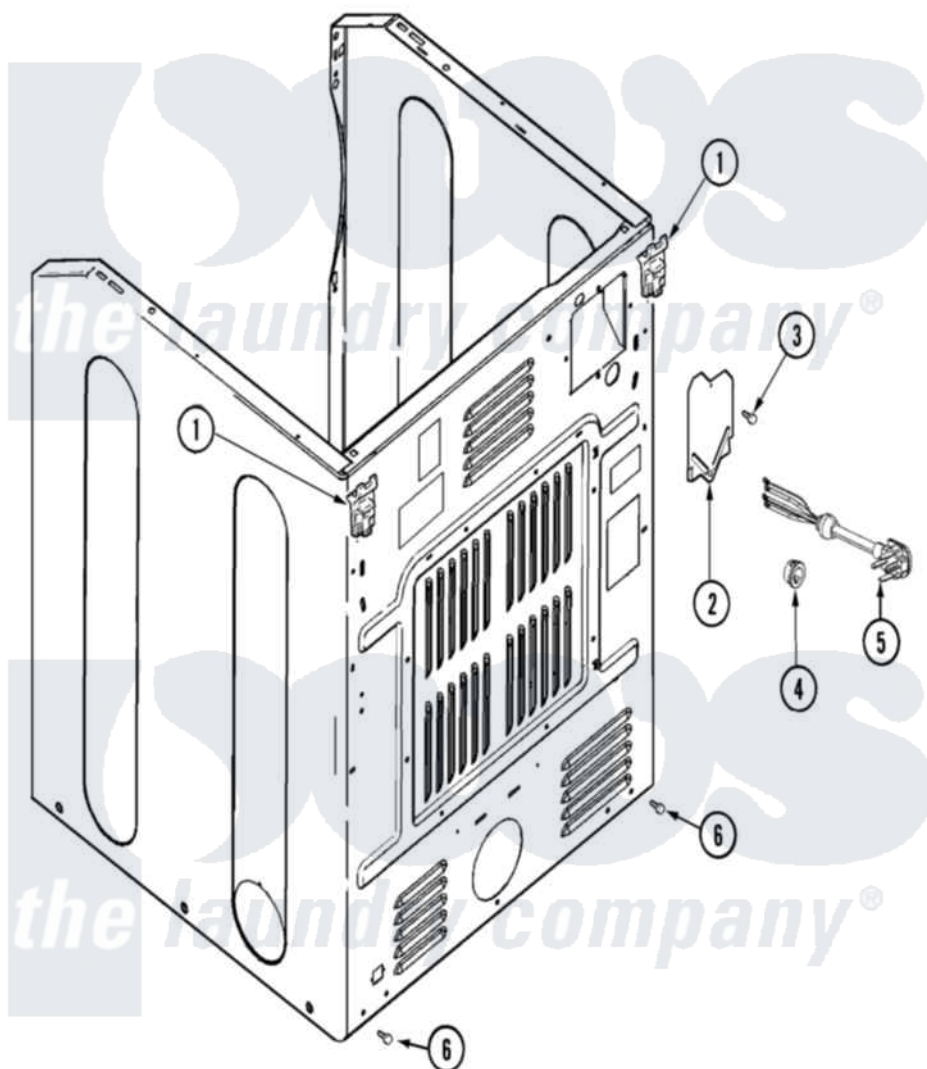

Maytag MDE16CSDYW 05 - CABINET-REAR

Maytag Residential Maytag MDE16CSDYW Dryer Parts Parts Diagram 05 - CABINET-REAR
 Click on the part number to view part

Item	Original Part Number	Replaced By	Status	Part Description
001	22001995			Screw Note: Screw, Tumbler Front And Shroud
"	22004095			Hinge, Plastic
002	33001795			Cover, Terminal Block
003	33002190			SCrew, C BraCe, BraCket, Cabinet
"	Y912873			Screw, Terminal Block Bracket
004	33002157			Grommet
005	22004502			Clamp, Power Cord
"	33001425			Locknut, Eared For Canadian
"	33002258			Clamp, Power Cord
"	33002260			Nut, Power Cord Clamp
"	33002916			Power Cord, Canadian 240V
006	22001995			Screw Note: Screw, Tumbler Front And Shroud