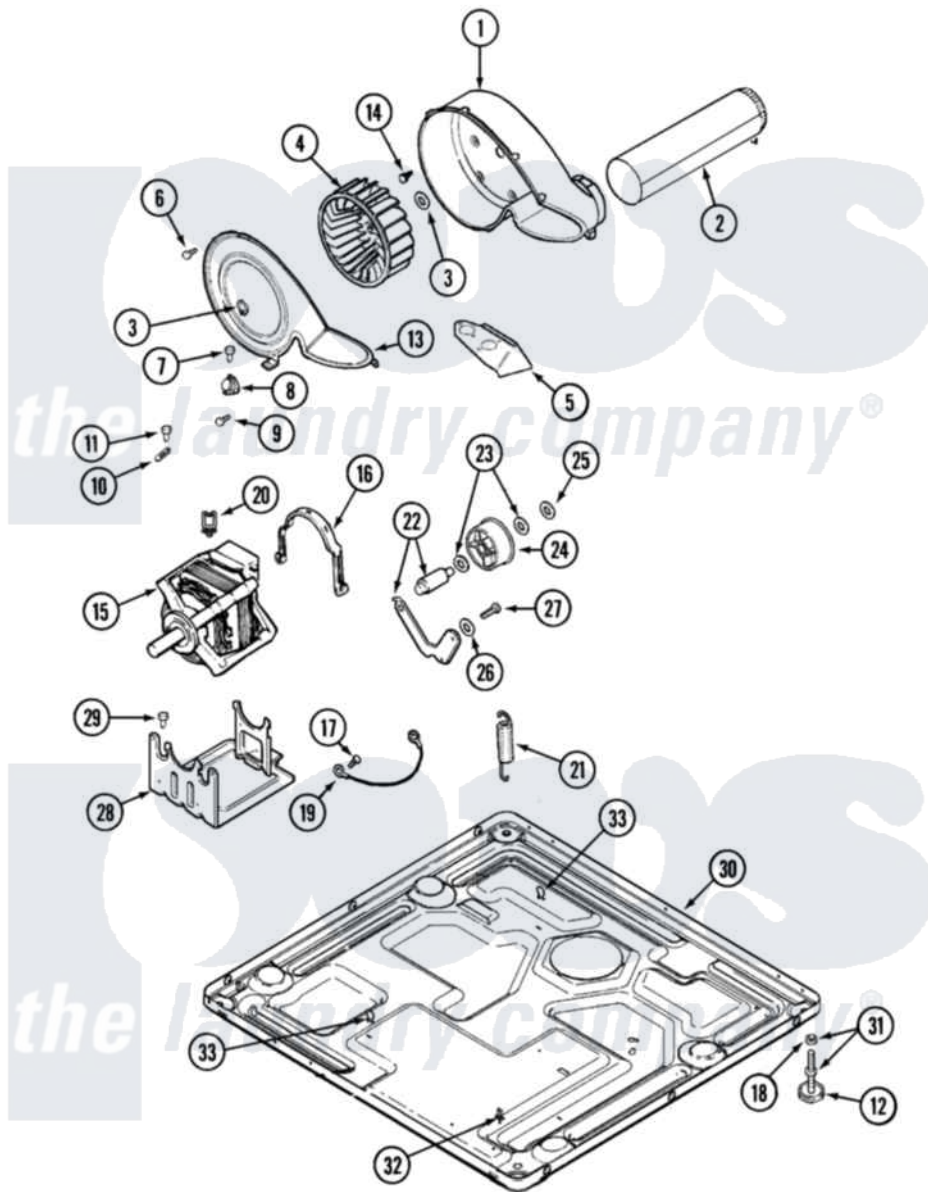

# Maytag MDE16CSDYW 08 - MOTOR DRIVE

Maytag [Residential Maytag MDE16CSDYW Dryer Parts](#) Parts Diagram 08 - MOTOR DRIVE  
 Click on the part number to view part

| Item | Original Part Number     | Replaced By              | Status        | Part Description                                     |
|------|--------------------------|--------------------------|---------------|--|
| 001  | <a href="#">33001789</a> |                          |               | Housing, Blower                                      |
| 002  | <a href="#">22001995</a> |                          |               | Screw Note: Screw, Tumbler Front And Shroud          |
| "    | <a href="#">33001800</a> |                          |               | Duct Assembly, Exhaust                               |
| 003  | 410233                   | <a href="#">9703438</a>  |               | Ring-Retrn   |
| 004  | <a href="#">33002797</a> |                          |               | Wheel, Blower  |
| 005  | <a href="#">33001837</a> |                          |               | Cover, Thermostat                                    |
| 006  | 33001855                 | <a href="#">33002917</a> |               | Screw, No.10-16                                      |
| 007  | <a href="#">Y313561</a>  |                          |               | Screw---NA   |
| 008  | <a href="#">303392</a>   |                          |               | Thermostat, Cycling                                  |
| "    | <a href="#">306967</a>   |                          |               | Thermostat, Multi-Temp Part Not Used Mde26ct-MN Only |
| "    | <a href="#">33001306</a> |                          |               | Wire Harness, Thermostats                            |
| 009  | 22001996                 | <a href="#">3370225</a>  |               | Screw  |
| 010  | <a href="#">33001762</a> |                          |               | Fuse, Thermal  |
| 011  | NLA                      |                          | Not Available | SCREW, THERMAL CUT-OFF                               |
| 012  | <a href="#">Y314137</a>  |                          |               | Foot, Rubber   |