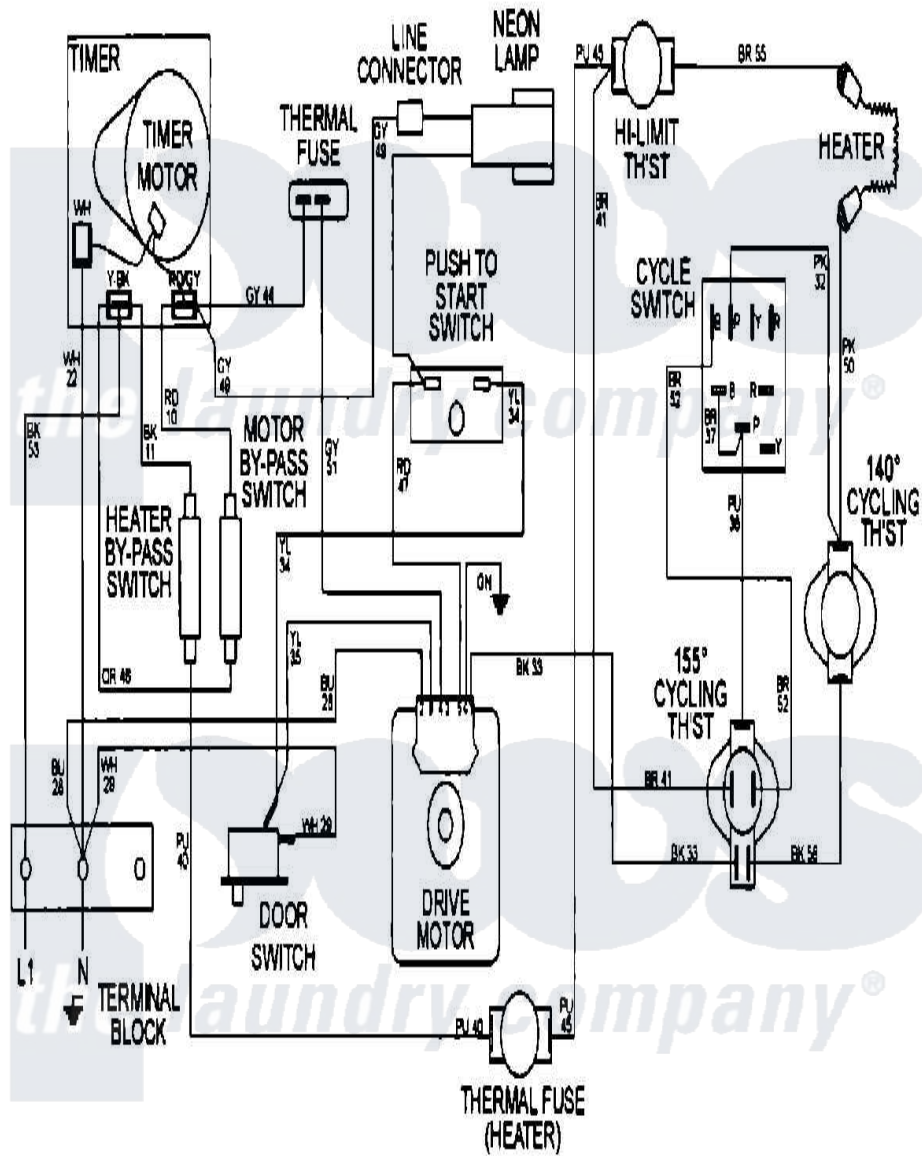

Maytag MDE16CSDYW 09 - WIRING INFORMATION

Maytag Residential Maytag MDE16CSDYW Dryer Parts Parts Diagram 09 - WIRING INFORMATION
 Click on the part number to view part

Item	Original Part Number	Replaced By	Status	Part Description
001	NLA		Not Available	WIRING INFORMATION