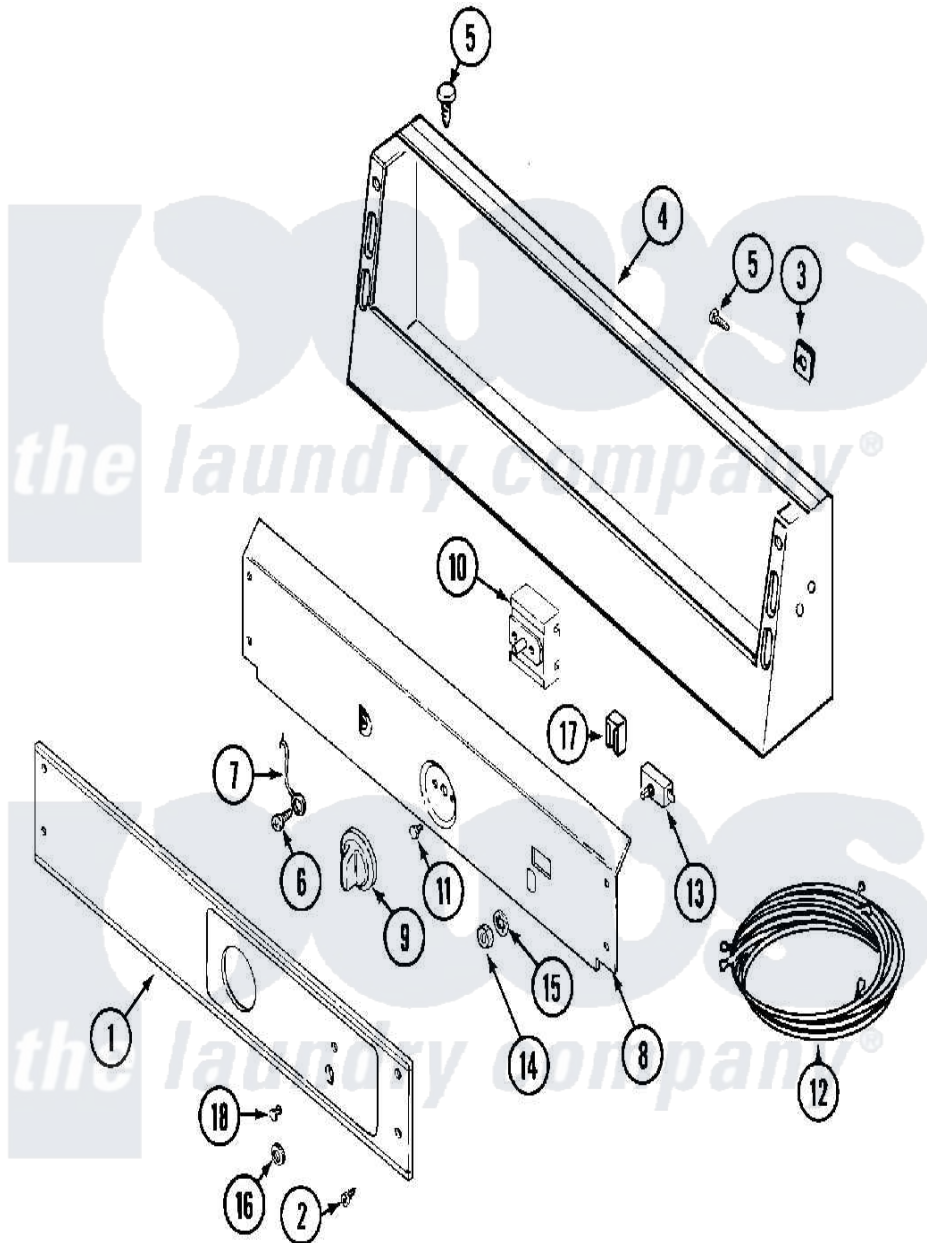

Maytag MDE16CSDZW 01 - CONTROL PANEL

Maytag Residential Maytag MDE16CSDZW Dryer Parts Parts Diagram 01 - CONTROL PANEL
 Click on the part number to view part

Item	Original Part Number	Replaced By	Status	Part Description
001	33002938			Facia - Cs
002	215506			Screw, Control Panel Overlay
003	215506			Screw, Control Panel Overlay
004	22003089			Console
005	212276	W10116760		Screw
006	211252			Screw, Ground Wire
007	205810			Wire, Ground
008	33002522			Bracket, Back
009	306938			Knob, Selector Switch
010	307237	W10327105		Switch, Cycle Selection
"	33002276			Switch, Cycle Selector
011	Y313588	488234		Screw 8-32 X 1/4
012	33002240			Wire Harness, Main
"	33002243			Wire Harness, Main
013	306940	W10149462		Switch, Push-To-Start
014	Y312706	422617		Nut

015	312751		Lockwasher, Start Switch
016	Y312702		Knurled Nut, Start Switch
017	22001365	W10139459	Lamp-Indicator 230 V.
"	33002798	Y303703	Pilot Light
018	215564		Lens, Indicator Light
019	16009021		Manual, Service-No Refund
"	33002671		Use And Care Manual
"	33002712	Not Available	MANUAL, OWNERS