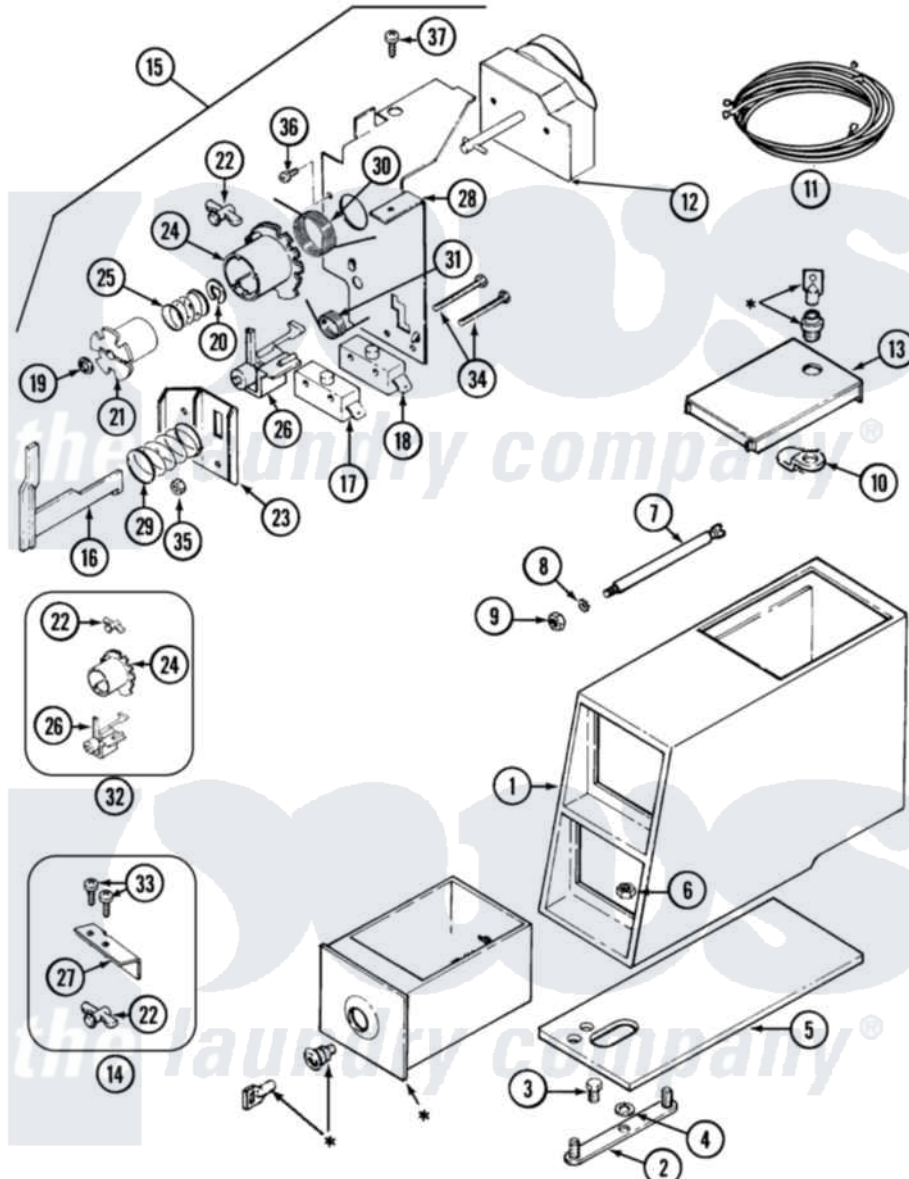

Maytag MDE16CSDZW 02 - CONTROL CENTER

• CONTACT YOUR COMMERCIAL LAUNDRY DISTRIBUTOR

Maytag [Residential Maytag MDE16CSDZW Dryer Parts](#) Parts Diagram 02 - CONTROL CENTER
 Click on the part number to view part

Item	Original Part Number	Replaced By	Status	Part Description
001	22002478		Not Available	VAULT, COIN (WHT) (ORIGINAL COIN VAULT NLA USE
002	22001810		Not Available	STRAP, MOUNTING
003	211294	90767		Screw, 8A X 3/8 HeX Washer Head Tapping
004	910309			Washer, Mounting Strap
005	22002072			Gasket, Control Center
006	Y052740	62739		Nut, Lock
007	22001903	8576635		Bolt
008	910387			Lockwasher, Vault Assembly
009	Y052721			Nut, Terminal Block Plate
010	22003677			Nut, Locking Cam
011	33001195			Wire Harness, Timer
012	33002115			Timer
"	33002136			Timer
013	22001881			Grommet, Double

"	22001882		Latch, Access Door
"	22001883	214354	Screw, Top Cover To Cabnt.
"	33002772		Door, Access
014	33002598		Actuator, Dryer Kit
015	33001275		Torsion Timer Assembly
"	33001276		Torsion Timer Assembly
016	314337	33002968	Slider
017	305798	Not Available	BYPASS SWITCH FOR MOTOR
018	Y305799		Bypass Switch For Heater
019	211790		Lock Ring For Timer Shaft
020	Y312270		Clip, Spring Retainer
021	314330	Not Available	DRIVER FOR INDEX WHEEL (NOT INCLUDED W/KIT)
022	314335		Peg, Tine Adjustment
"	314547	Y308109	Slide And Adj. Return Bracket
023	314339		Switch And Slider Bracket
024	314546		Wheel, Index
025	211065		Spring, Index Wheel
026	314548	33002967	Actuator, Switch
"	33002967		Actuator, Switch
027	33001708		Bracket, Coin Slide
028	33002702		Timer Bracket
029	NLA	Not Available	SPRING, HELICAL
030	314331		Spring, Torsion Return
031	314332		Spring, Actuator
032	306104		Actuator Switch Kit
033	212707	3196385	Screw
034	315277		Screw
035	Y052634	701719	Nut, Hex
036	910708	488234	Screw 8-32 X 1/4
037	211168	W10139210	Screw, 8-18 X 5/16